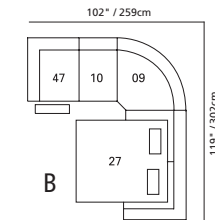

39" / 99cm wide
31 power recliner
32 rocker recliner
33 swivel rocker recliner
35 wall hugger recliner
inside arm to inside arm
= 17" / 43cm

32" / 81cm wide
47 left arm facing recliner
67 left arm facing power recliner

72" / 183cm wide
27 right arm facing
54" sofa bed

47" / 119cm wide
09 corner seat

82 straight console
13" x 36" x 36"
33cm x 91cm x 91cm
• storage under armpad
• 2 cup holders

80 home theater wedge
17" x 36" x 36"
43cm x 91cm x 91cm
• storage under armpad
• 2 cup holders

81 45° wedge
36" x 36" x 36"
91cm x 91cm x 91cm
• storage under armpad
• 2 cup holders

04 home theater ottoman
44" x 28" x 20"
112cm x 72cm x 51cm
• storage drawer

MOST POPULAR CONFIGURATIONS

NOTE: ALWAYS ASSEMBLE CONFIGURATIONS FROM RIGHT HAND FACING TO LEFT HAND FACING COMPONENTS

STATIONARY OPTIONS

62" / 157cm
03 stationary loveseat
inside arm to inside arm
= 42" / 107cm

90" / 229cm
22 sofa bed 60"
inside arm to inside arm
= 66" / 168cm

Sizes may vary + or - 1"/2.5 cm

Width x Depth x Height