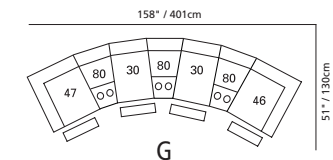

39" / 99cm wide
31 power recliner
32 rocker recliner
33 swivel rocker recliner
35 wall hugger recliner
inside arm to inside arm
= 17" / 43cm

32" / 81cm wide
47 left arm facing recliner
67 left arm facing power recliner

72" / 183cm wide
27 right arm facing
54" sofa bed

47" / 119cm wide
09 corner seat

82 straight console
13" x 36" x 36"
33cm x 91cm x 91cm
• storage under armpad
• 2 cup holders

80 home theater wedge
17" x 36" x 36"
43cm x 91cm x 91cm
• storage under armpad
• 2 cup holders

81 45° wedge
36" x 36" x 36"
91cm x 91cm x 91cm
• storage under armpad
• 2 cup holders

04 home theater ottoman
44" x 28" x 20"
112cm x 72cm x 51cm
• storage drawer

MOST POPULAR CONFIGURATIONS

NOTE: ALWAYS ASSEMBLE CONFIGURATIONS FROM RIGHT HAND FACING TO LEFT HAND FACING COMPONENTS

STATIONARY OPTIONS

62" / 157cm
03 stationary loveseat
inside arm to inside arm
= 42" / 107cm

90" / 229cm
22 sofa bed 60"
inside arm to inside arm
= 66" / 168cm

Sizes may vary + or - 1"/2.5 cm

Width x Depth x Height