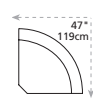

39" / 99cm wide
31 power recliner
32 rocker recliner
33 swivel rocker recliner
35 wall hugger recliner
inside arm to inside arm
= 17" / 43cm

32" / 81cm wide
47 left arm facing recliner
67 left arm facing power recliner

32" / 81cm wide
46 right arm facing recliner
66 right arm facing power recliner

23" / 58cm wide
30 armless recliner
60 armless power recliner

23" / 58cm wide
10 armless chair

72" / 183cm wide
26 left arm facing
54" sofa bed

72" / 183cm wide
27 right arm facing
54" sofa bed

47" / 119cm wide
09 corner seat

82 straight console
13" x 36" x 36"
33cm x 91cm x 91cm
• storage under armpad
• 2 cup holders

80 home theater wedge
17" x 36" x 36"
43cm x 91cm x 91cm
• storage under armpad
• 2 cup holders

81 45° wedge
36" x 36" x 36"
91cm x 91cm x 91cm
• storage under armpad
• 2 cup holders

04 home theater ottoman
44" x 28" x 20"
112cm x 72cm x 51cm
• storage drawer

MOST POPULAR CONFIGURATIONS

NOTE: ALWAYS ASSEMBLE CONFIGURATIONS FROM RIGHT HAND FACING TO LEFT HAND FACING COMPONENTS