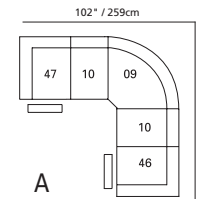

39" / 99cm wide
31 power recliner
32 rocker recliner
33 swivel rocker recliner
35 wall hugger recliner
inside arm to inside arm
= 17" / 43cm

32" / 81cm wide
47 left arm facing recliner
67 left arm facing power recliner

72" / 183cm wide
27 right arm facing
54" sofa bed

47" / 119cm wide
09 corner seat

82 straight console
13" x 36" x 36"
33cm x 91cm x 91cm
• storage under armpad
• 2 cup holders

80 home theater wedge
17" x 36" x 36"
43cm x 91cm x 91cm
• storage under armpad
• 2 cup holders

81 45° wedge
36" x 36" x 36"
91cm x 91cm x 91cm
• storage under armpad
• 2 cup holders

04 home theater ottoman
44" x 28" x 20"
112cm x 72cm x 51cm
• storage drawer

MOST POPULAR CONFIGURATIONS

NOTE: ALWAYS ASSEMBLE CONFIGURATIONS FROM RIGHT HAND FACING TO LEFT HAND FACING COMPONENTS

STATIONARY OPTIONS

62" / 157cm
03 stationary loveseat
inside arm to inside arm
= 42" / 107cm

90" / 229cm
22 sofa bed 60"
inside arm to inside arm
= 66" / 168cm

Sizes may vary + or - 1"/2.5 cm

Width x Depth x Height