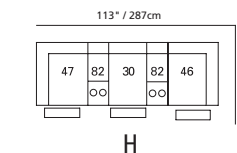

32" / 81cm wide
46 right arm facing recliner
66 right arm facing power recliner

23" / 58cm wide
30 armless recliner
60 armless power recliner

23" / 58cm wide
10 armless chair

72" / 183cm wide
26 left arm facing
54" sofa bed

72" / 183cm wide
27 right arm facing
54" sofa bed

47" / 119cm wide
09 corner seat

82 straight console
13" x 36" x 36"
33cm x 91cm x 91cm
• storage under armpad
• 2 cup holders

80 home theater wedge
17" x 36" x 36"
43cm x 91cm x 91cm
• storage under armpad
• 2 cup holders

81 45° wedge
36" x 36" x 36"
91cm x 91cm x 91cm
• storage under armpad
• 2 cup holders

04 home theater ottoman
44" x 28" x 20"
112cm x 72cm x 51cm
• storage drawer

MOST POPULAR CONFIGURATIONS

NOTE: ALWAYS ASSEMBLE CONFIGURATIONS FROM RIGHT HAND FACING TO LEFT HAND FACING COMPONENTS

STATIONARY OPTIONS

62" / 157cm
03 stationary loveseat
inside arm to inside arm
= 42" / 107cm

90" / 229cm
22 sofa bed 60"
inside arm to inside arm
= 66" / 168cm

Sizes may vary + or - 1"/2.5 cm

Width x Depth x Height