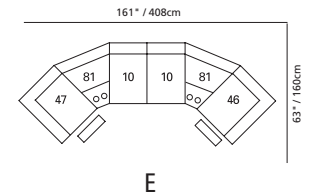

Forward extension to a maximum of 26" / 65cm.

Design • It • Yourself

86" / 218cm wide
51 sofa recliner
61 sofa power recliner
inside arm to inside arm
= 64" / 163cm

63" / 160cm wide
53 loveseat recliner
63 loveseat power recliner
inside arm to inside arm
= 43" / 109cm

72" / 183cm wide
27 right arm facing
54" sofa bed

47" / 119cm wide
09 corner seat

82 straight console
13" x 36" x 36"
33cm x 91cm x 91cm
• storage under armpad
• 2 cup holders

80 home theater wedge
17" x 36" x 36"
43cm x 91cm x 91cm
• storage under armpad
• 2 cup holders

81 45° wedge
36" x 36" x 36"
91cm x 91cm x 91cm
• storage under armpad
• 2 cup holders

04 home theater ottoman
44" x 28" x 20"
112cm x 72cm x 51cm
• storage drawer

MOST POPULAR CONFIGURATIONS

NOTE: ALWAYS ASSEMBLE CONFIGURATIONS FROM RIGHT HAND FACING TO LEFT HAND FACING COMPONENTS

STATIONARY OPTIONS

62" / 157cm
03 stationary loveseat
inside arm to inside arm
= 42" / 107cm

90" / 229cm
22 sofa bed 60"
inside arm to inside arm
= 66" / 168cm

Sizes may vary + or - 1"/2.5 cm

Width x Depth x Height