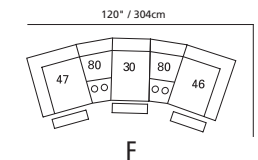

Forward extension to a maximum of 26" / 65cm.

Design • It • Yourself

86" / 218cm wide
51 sofa recliner
61 sofa power recliner
inside arm to inside arm
= 64" / 163cm

63" / 160cm wide
53 loveseat recliner
63 loveseat power recliner
inside arm to inside arm
= 43" / 109cm

72" / 183cm wide
27 right arm facing
54" sofa bed

47" / 119cm wide
09 corner seat

82 straight console
13" x 36" x 36"
33cm x 91cm x 91cm
• storage under armpad
• 2 cup holders

80 home theater wedge
17" x 36" x 36"
43cm x 91cm x 91cm
• storage under armpad
• 2 cup holders

81 45° wedge
36" x 36" x 36"
91cm x 91cm x 91cm
• storage under armpad
• 2 cup holders

04 home theater ottoman
44" x 28" x 20"
112cm x 72cm x 51cm
• storage drawer

MOST POPULAR CONFIGURATIONS

NOTE: ALWAYS ASSEMBLE CONFIGURATIONS FROM RIGHT HAND FACING TO LEFT HAND FACING COMPONENTS

STATIONARY OPTIONS

62" / 157cm
03 stationary loveseat
inside arm to inside arm
= 42" / 107cm

90" / 229cm
22 sofa bed 60"
inside arm to inside arm
= 66" / 168cm

Sizes may vary + or - 1"/2.5 cm

Width x Depth x Height