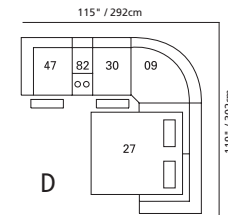

39" / 99cm wide
31 power recliner
32 rocker recliner
33 swivel rocker recliner
35 wall hugger recliner
inside arm to inside arm
= 17" / 43cm

32" / 81cm wide
47 left arm facing recliner
67 left arm facing power recliner

72" / 183cm wide
27 right arm facing
54" sofa bed

47" / 119cm wide
09 corner seat

82 straight console
13" x 36" x 36"
33cm x 91cm x 91cm
• storage under armpad
• 2 cup holders

80 home theater wedge
17" x 36" x 36"
43cm x 91cm x 91cm
• storage under armpad
• 2 cup holders

81 45° wedge
36" x 36" x 36"
91cm x 91cm x 91cm
• storage under armpad
• 2 cup holders

04 home theater ottoman
44" x 28" x 20"
112cm x 72cm x 51cm
• storage drawer

MOST POPULAR CONFIGURATIONS

NOTE: ALWAYS ASSEMBLE CONFIGURATIONS FROM RIGHT HAND FACING TO LEFT HAND FACING COMPONENTS

STATIONARY OPTIONS

62" / 157cm
03 stationary loveseat
inside arm to inside arm
= 42" / 107cm

90" / 229cm
22 sofa bed 60"
inside arm to inside arm
= 66" / 168cm

Sizes may vary + or - 1"/2.5 cm

Width x Depth x Height