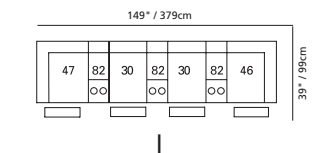

39" / 99cm wide
31 power recliner
32 rocker recliner
33 swivel rocker recliner
35 wall hugger recliner
inside arm to inside arm
= 17" / 43cm

32" / 81cm wide
47 left arm facing recliner
67 left arm facing power recliner

72" / 183cm wide
27 right arm facing
54" sofa bed

47" / 119cm wide
09 corner seat

82 straight console
13" x 36" x 36"
33cm x 91cm x 91cm
• storage under armpad
• 2 cup holders

80 home theater wedge
17" x 36" x 36"
43cm x 91cm x 91cm
• storage under armpad
• 2 cup holders

81 45° wedge
36" x 36" x 36"
91cm x 91cm x 91cm
• storage under armpad
• 2 cup holders

04 home theater ottoman
44" x 28" x 20"
112cm x 72cm x 51cm
• storage drawer

MOST POPULAR CONFIGURATIONS

NOTE: ALWAYS ASSEMBLE CONFIGURATIONS FROM RIGHT HAND FACING TO LEFT HAND FACING COMPONENTS

STATIONARY OPTIONS

62" / 157cm
03 stationary loveseat
inside arm to inside arm
= 42" / 107cm

90" / 229cm
22 sofa bed 60"
inside arm to inside arm
= 66" / 168cm

Sizes may vary + or - 1"/2.5 cm

Width x Depth x Height