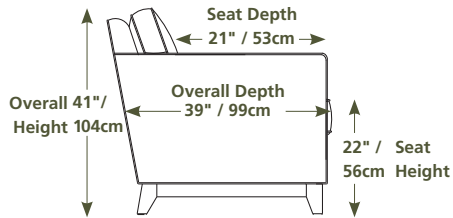

40089 / 45089 CARINA

Over 100 leathers, fabrics and colours to choose from. Your choice...

Wallhugger – fully reclines with only 2" / 5cm wall clearance, allowing greater decorating flexibility and more efficient use of space.

Forward extension to a maximum of 26" / 65cm.

Design • It • Yourself

86" / 218cm wide
51 sofa recliner
61 sofa power recliner
inside arm to inside arm
= 64" / 163cm

63" / 160cm wide
53 loveseat recliner
63 loveseat power recliner
inside arm to inside arm
= 43" / 109cm

39" / 99cm wide
31 power recliner
32 rocker recliner
33 swivel rocker recliner
35 wall hugger recliner
inside arm to inside arm
= 17" / 43cm

32" / 81cm wide
47 left arm facing recliner
67 left arm facing power recliner

32" / 81cm wide
46 right arm facing recliner
66 right arm facing power recliner

23" / 58cm wide
30 armless recliner
60 armless power recliner

23" / 58cm wide
10 armless chair

72" / 183cm wide
26 left arm facing
54" sofa bed

72" / 183cm wide
27 right arm facing
54" sofa bed

47" / 119cm wide
09 corner seat

82 straight console
13" x 36" x 36"
33cm x 91cm x 91cm
• storage under armpad
• 2 cup holders

80 home theater wedge
17" x 36" x 36"
43cm x 91cm x 91cm
• storage under armpad
• 2 cup holders

81 45° wedge
36" x 36" x 36"
91cm x 91cm x 91cm
• storage under armpad
• 2 cup holders

04 home theater ottoman
44" x 28" x 20"
112cm x 72cm x 51cm
• storage drawer