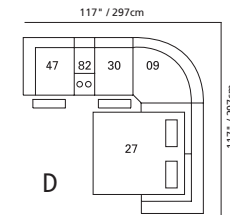

MOST POPULAR CONFIGURATIONS

NOTE: ALWAYS ASSEMBLE CONFIGURATIONS FROM RIGHT HAND FACING TO LEFT HAND FACING COMPONENTS

PALLISER
palliser.com