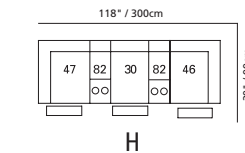

MOST POPULAR CONFIGURATIONS

NOTE: ALWAYS ASSEMBLE CONFIGURATIONS FROM RIGHT HAND FACING TO LEFT HAND FACING COMPONENTS

PALLISER
palliser.com