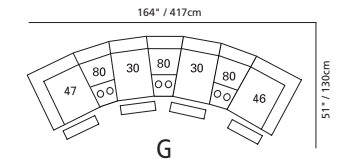

MOST POPULAR CONFIGURATIONS

NOTE: ALWAYS ASSEMBLE CONFIGURATIONS FROM RIGHT HAND FACING TO LEFT HAND FACING COMPONENTS

PALLISER
palliser.com