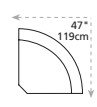

## Design • It • Yourself

92" / 234cm wide  
51 sofa recliner  
61 sofa power recliner  
inside arm to inside arm  
= 66" / 168cm

68" / 173cm wide  
53 loveseat recliner  
63 loveseat power recliner  
inside arm to inside arm  
= 43" / 109cm

43" / 109cm wide  
31 power recliner  
32 rocker recliner  
33 swivel rocker recliner  
35 wall hugger recliner  
inside arm to inside arm  
= 17" / 43cm

34" / 86cm wide  
47 left arm facing recliner  
67 left arm facing power recliner

34" / 86cm wide  
46 right arm facing recliner  
66 right arm facing power recliner

24" / 61cm wide  
30 armless recliner  
60 armless power recliner

24" / 61cm wide  
10 armless chair

72" / 183cm wide  
26 left arm facing  
54" sofa bed

72" / 183cm wide  
27 right arm facing  
54" sofa bed

47" / 119cm wide  
09 corner seat

82 straight console  
13" x 36" x 36"  
33cm x 91cm x 91cm  
• storage under armpad  
• 2 cup holders

80 home theater wedge  
17" x 36" x 36"  
43cm x 91cm x 91cm  
• storage under armpad  
• 2 cup holders