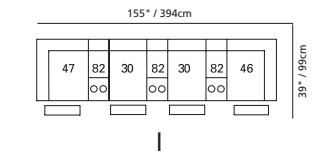

MOST POPULAR CONFIGURATIONS

NOTE: ALWAYS ASSEMBLE CONFIGURATIONS FROM RIGHT HAND FACING TO LEFT HAND FACING COMPONENTS

PALLISER
palliser.com