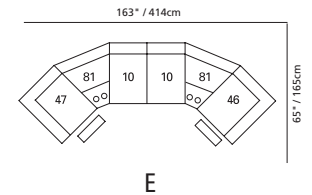

MOST POPULAR CONFIGURATIONS

NOTE: ALWAYS ASSEMBLE CONFIGURATIONS FROM RIGHT HAND FACING TO LEFT HAND FACING COMPONENTS

PALLISER
palliser.com