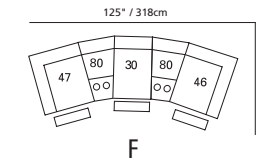

MOST POPULAR CONFIGURATIONS

NOTE: ALWAYS ASSEMBLE CONFIGURATIONS FROM RIGHT HAND FACING TO LEFT HAND FACING COMPONENTS

PALLISER
palliser.com