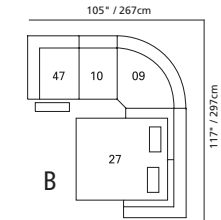

MOST POPULAR CONFIGURATIONS

NOTE: ALWAYS ASSEMBLE CONFIGURATIONS FROM RIGHT HAND FACING TO LEFT HAND FACING COMPONENTS

PALLISER
palliser.com