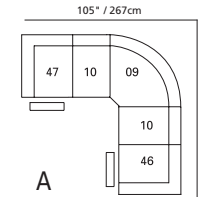

MOST POPULAR CONFIGURATIONS

NOTE: ALWAYS ASSEMBLE CONFIGURATIONS FROM RIGHT HAND FACING TO LEFT HAND FACING COMPONENTS

PALLISER
palliser.com