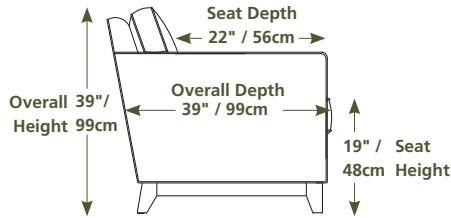

41053 / 46053 LYRA

Over 100 leathers, fabrics and colours to choose from. Your choice...

Wallhugger – fully reclines with only 2" / 5cm wall clearance, allowing greater decorating flexibility and more efficient use of space.

Forward extension to a maximum of 26" / 65cm.

Design • It • Yourself

92" / 234cm wide
51 sofa recliner
61 sofa power recliner
inside arm to inside arm
= 66" / 168cm

68" / 173cm wide
53 loveseat recliner
63 loveseat power recliner
inside arm to inside arm
= 43" / 109cm

43" / 109cm wide
31 power recliner
32 rocker recliner
33 swivel rocker recliner
35 wall hugger recliner
inside arm to inside arm
= 17" / 43cm

34" / 86cm wide
47 left arm facing recliner
67 left arm facing power recliner

34" / 86cm wide
46 right arm facing recliner
66 right arm facing power recliner

24" / 61cm wide
30 armless recliner
60 armless power recliner

24" / 61cm wide
10 armless chair

72" / 183cm wide
26 left arm facing
54" sofa bed

72" / 183cm wide
27 right arm facing
54" sofa bed

47" / 119cm wide
09 corner seat

82 straight console
13" x 36" x 36"
33cm x 91cm x 91cm
• storage under armpad
• 2 cup holders

80 home theater wedge
17" x 36" x 36"
43cm x 91cm x 91cm
• storage under armpad
• 2 cup holders

81 45° wedge
36" x 36" x 36"
91cm x 91cm x 91cm
• storage under armpad
• 2 cup holders

04 home theater ottoman
44" x 28" x 19"
112cm x 72cm x 48cm
• storage drawer