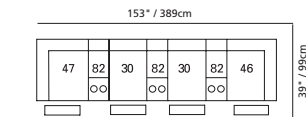

- 32" / 81cm wide
- 46 right arm facing recliner
- 66 right arm facing power recliner

- 62" / 157cm wide
- 37 54" armless bed sectional unit

- 81 45° wedge
- 36" x 36" x 36"
- 91cm x 91cm x 91cm
- storage under armpad
- 2 cup holders

- 62" / 157cm wide
- 53 loveseat recliner
- 63 loveseat power recliner
- inside arm to inside arm = 43" / 109cm

- 25" / 64cm wide
- 30 armless recliner
- 60 armless power recliner

- 47" / 119cm wide
- 09 corner seat

- 04 home theater ottoman
- 44" x 28" x 19"
- 112cm x 72cm x 48cm
- storage drawer

MOST POPULAR CONFIGURATIONS

A

B

D

E

F

G

H

I

NOTE: ALWAYS ASSEMBLE CONFIGURATIONS FROM RIGHT HAND FACING TO LEFT HAND FACING COMPONENTS

STATIONARY OPTIONS

- 03 stationary loveseat
- 62" x 39" x 39"
- 157cm x 99cm x 99cm
- inside arm to inside arm = 43" / 109cm