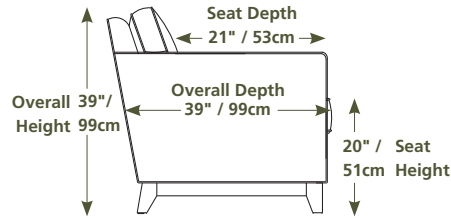

41066 / 46066 DANE

Over 100 leathers, fabrics and colours to choose from. Your choice...

Wallhugger – fully reclines with only 2" / 5cm wall clearance, allowing greater decorating flexibility and more efficient use of space.

Forward extension to a maximum of 26" / 65cm.

Design • It • Yourself

- 38" / 97cm wide
- 31 power recliner
- 32 rocker recliner
- 33 swivel rocker recliner
- 35 wall hugger recliner
- 36 lift chair
- inside arm to inside arm = 18" / 46cm

- 25" / 64cm wide
- 10 armless chair

- 82 straight console
- 13" x 36" x 36"
- 33cm x 91cm x 91cm
- storage under armpad
- 2 cup holders

- 32" / 81cm wide
- 47 left arm facing recliner
- 67 left arm facing power recliner

- 74" / 188cm wide
- 26 left arm facing 54" sofa bed
- 27 right arm facing 54" sofa bed

- 80 home theater wedge
- 17" x 36" x 36"
- 43cm x 91cm x 91cm
- storage under armpad
- 2 cup holders

- 88" / 224cm wide
- 51 sofa recliner
- 61 sofa power recliner
- inside arm to inside arm = 67" / 170cm

- 32" / 81cm wide
- 46 right arm facing recliner
- 66 right arm facing power recliner

- 62" / 157cm wide
- 37 54" armless bed sectional unit

- 81 45° wedge
- 36" x 36" x 36"
- 91cm x 91cm x 91cm
- storage under armpad
- 2 cup holders

- 62" / 157cm wide
- 53 loveseat recliner
- 63 loveseat power recliner
- inside arm to inside arm = 43" / 109cm

- 25" / 64cm wide
- 30 armless recliner
- 60 armless power recliner

- 47" / 119cm wide
- 09 corner seat

- 04 home theater ottoman
- 44" x 28" x 19"
- 112cm x 72cm x 48cm
- storage drawer