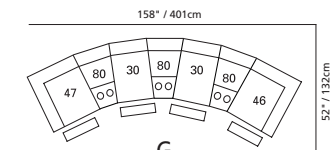

- 25" / 64cm wide
- 10 armless chair

- 82 straight console
- 13" x 36" x 36"
- 33cm x 91cm x 91cm
- storage under armpad
- 2 cup holders

- 32" / 81cm wide
- 47 left arm facing recliner
- 67 left arm facing power recliner

- 62" / 157cm wide
- 53 loveseat recliner
- 63 loveseat power recliner
- inside arm to inside arm = 43" / 109cm

- 25" / 64cm wide
- 30 armless recliner
- 60 armless power recliner

- 47" / 119cm wide
- 09 corner seat

- 04 home theater ottoman
- 44" x 28" x 19"
- 112cm x 72cm x 48cm
- storage drawer

MOST POPULAR CONFIGURATIONS

A

B

D

E

F

G

H

I

NOTE: ALWAYS ASSEMBLE CONFIGURATIONS FROM RIGHT HAND FACING TO LEFT HAND FACING COMPONENTS

STATIONARY OPTIONS

- 03 stationary loveseat
- 62" x 39" x 39"
- 157cm x 99cm x 99cm
- inside arm to inside arm = 43" / 109cm