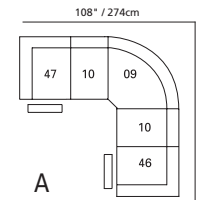

- 32" / 81cm wide
- 46 right arm facing recliner
- 66 right arm facing power recliner

- 62" / 157cm wide
- 37 54" armless bed sectional unit

- 81 45° wedge
- 36" x 36" x 36"
- 91cm x 91cm x 91cm
- storage under armpad
- 2 cup holders

- 62" / 157cm wide
- 53 loveseat recliner
- 63 loveseat power recliner
- inside arm to inside arm = 43" / 109cm

- 25" / 64cm wide
- 30 armless recliner
- 60 armless power recliner

- 47" / 119cm wide
- 09 corner seat

- 04 home theater ottoman
- 44" x 28" x 19"
- 112cm x 72cm x 48cm
- storage drawer

MOST POPULAR CONFIGURATIONS

A

B

D

E

F

G

H

I

NOTE: ALWAYS ASSEMBLE CONFIGURATIONS FROM RIGHT HAND FACING TO LEFT HAND FACING COMPONENTS

STATIONARY OPTIONS

- 03 stationary loveseat
- 62" x 39" x 39"
- 157cm x 99cm x 99cm
- inside arm to inside arm = 43" / 109cm