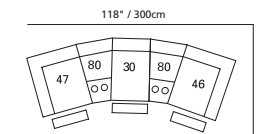

- 32" / 81cm wide
- 46 right arm facing recliner
- 66 right arm facing power recliner

- 62" / 157cm wide
- 37 54" armless bed sectional unit

- 81 45° wedge
- 36" x 36" x 36"
- 91cm x 91cm x 91cm
- storage under armpad
- 2 cup holders

- 62" / 157cm wide
- 53 loveseat recliner
- 63 loveseat power recliner
- inside arm to inside arm = 43" / 109cm

- 25" / 64cm wide
- 30 armless recliner
- 60 armless power recliner

- 47" / 119cm wide
- 09 corner seat

- 04 home theater ottoman
- 44" x 28" x 19"
- 112cm x 72cm x 48cm
- storage drawer

MOST POPULAR CONFIGURATIONS

A

B

D

E

F

G

H

I

NOTE: ALWAYS ASSEMBLE CONFIGURATIONS FROM RIGHT HAND FACING TO LEFT HAND FACING COMPONENTS

STATIONARY OPTIONS

- 03 stationary loveseat
- 62" x 39" x 39"
- 157cm x 99cm x 99cm
- inside arm to inside arm = 43" / 109cm