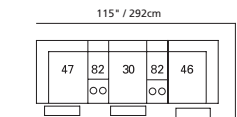

- 32" / 81cm wide
- 46 right arm facing recliner
- 66 right arm facing power recliner

- 62" / 157cm wide
- 37 54" armless bed sectional unit

- 81 45° wedge
- 36" x 36" x 36"
- 91cm x 91cm x 91cm
- storage under armpad
- 2 cup holders

- 62" / 157cm wide
- 53 loveseat recliner
- 63 loveseat power recliner
- inside arm to inside arm = 43" / 109cm

- 25" / 64cm wide
- 30 armless recliner
- 60 armless power recliner

- 47" / 119cm wide
- 09 corner seat

- 04 home theater ottoman
- 44" x 28" x 19"
- 112cm x 72cm x 48cm
- storage drawer

MOST POPULAR CONFIGURATIONS

A

B

D

E

F

G

H

I

NOTE: ALWAYS ASSEMBLE CONFIGURATIONS FROM RIGHT HAND FACING TO LEFT HAND FACING COMPONENTS

STATIONARY OPTIONS

- 03 stationary loveseat
- 62" x 39" x 39"
- 157cm x 99cm x 99cm
- inside arm to inside arm = 43" / 109cm