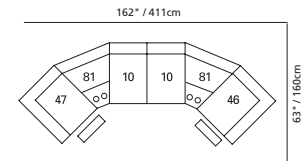

- 32" / 81cm wide
- 46 right arm facing recliner
- 66 right arm facing power recliner

- 62" / 157cm wide
- 37 54" armless bed sectional unit

- 81 45° wedge
- 36" x 36" x 36"
- 91cm x 91cm x 91cm
- storage under armpad
- 2 cup holders

- 62" / 157cm wide
- 53 loveseat recliner
- 63 loveseat power recliner
- inside arm to inside arm = 43" / 109cm

- 25" / 64cm wide
- 30 armless recliner
- 60 armless power recliner

- 47" / 119cm wide
- 09 corner seat

- 04 home theater ottoman
- 44" x 28" x 19"
- 112cm x 72cm x 48cm
- storage drawer

MOST POPULAR CONFIGURATIONS

A

B

D

E

F

G

H

I

NOTE: ALWAYS ASSEMBLE CONFIGURATIONS FROM RIGHT HAND FACING TO LEFT HAND FACING COMPONENTS

STATIONARY OPTIONS

- 03 stationary loveseat
- 62" x 39" x 39"
- 157cm x 99cm x 99cm
- inside arm to inside arm = 43" / 109cm