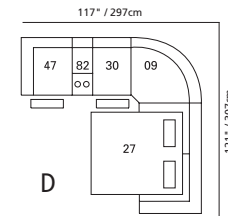

- 32" / 81cm wide
- 46 right arm facing recliner
- 66 right arm facing power recliner

- 62" / 157cm wide
- 37 54" armless bed sectional unit

- 81 45° wedge
- 36" x 36" x 36"
- 91cm x 91cm x 91cm
- storage under armpad
- 2 cup holders

- 62" / 157cm wide
- 53 loveseat recliner
- 63 loveseat power recliner
- inside arm to inside arm = 43" / 109cm

- 25" / 64cm wide
- 30 armless recliner
- 60 armless power recliner

- 47" / 119cm wide
- 09 corner seat

- 04 home theater ottoman
- 44" x 28" x 19"
- 112cm x 72cm x 48cm
- storage drawer

MOST POPULAR CONFIGURATIONS

A

B

D

E

F

G

H

I

NOTE: ALWAYS ASSEMBLE CONFIGURATIONS FROM RIGHT HAND FACING TO LEFT HAND FACING COMPONENTS

STATIONARY OPTIONS

- 03 stationary loveseat
- 62" x 39" x 39"
- 157cm x 99cm x 99cm
- inside arm to inside arm = 43" / 109cm