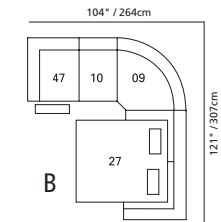

- 32" / 81cm wide
- 46 right arm facing recliner
- 66 right arm facing power recliner

- 62" / 157cm wide
- 37 54" armless bed sectional unit

- 81 45° wedge
- 36" x 36" x 36"
- 91cm x 91cm x 91cm
- storage under armpad
- 2 cup holders

- 62" / 157cm wide
- 53 loveseat recliner
- 63 loveseat power recliner
- inside arm to inside arm = 43" / 109cm

- 25" / 64cm wide
- 30 armless recliner
- 60 armless power recliner

- 47" / 119cm wide
- 09 corner seat

- 04 home theater ottoman
- 44" x 28" x 19"
- 112cm x 72cm x 48cm
- storage drawer

MOST POPULAR CONFIGURATIONS

A

B

D

E

F

G

H

I

NOTE: ALWAYS ASSEMBLE CONFIGURATIONS FROM RIGHT HAND FACING TO LEFT HAND FACING COMPONENTS

STATIONARY OPTIONS

- 03 stationary loveseat
- 62" x 39" x 39"
- 157cm x 99cm x 99cm
- inside arm to inside arm = 43" / 109cm