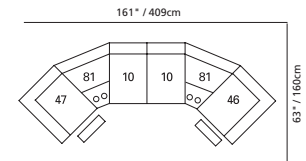

62" / 157cm wide
37 54" armless bed sectional unit

47" / 119cm wide
09 corner seat

82 straight console
13" x 36" x 36"
33cm x 91cm x 91cm
• storage under armpad
• 2 cup holders

80 home theater wedge
17" x 36" x 36"
43cm x 91cm x 91cm
• storage under armpad
• 2 cup holders

81 45° wedge
36" x 36" x 36"
91cm x 91cm x 91cm
• storage under armpad
• 2 cup holders

04 home theater ottoman
44" x 28" x 19"
112cm x 72cm x 48cm
• storage drawer

MOST POPULAR CONFIGURATIONS

A

B

D

E

F

G

H

I

NOTE: ALWAYS ASSEMBLE CONFIGURATIONS FROM RIGHT HAND FACING TO LEFT HAND FACING COMPONENTS

STATIONARY OPTIONS

03 stationary loveseat
66" x 39" x 40"
168cm x 99cm x 102cm
inside arm to inside arm
= 41" / 104cm

22 60" sofa bed
90" x 39" x 40"
229cm x 99cm x 102cm
inside arm to inside arm
= 67" / 170cm

Sizes may vary + or - 1"/2.5 cm

Width x Depth x Height

Specifications subject to change.

PALLISER
palliser.com