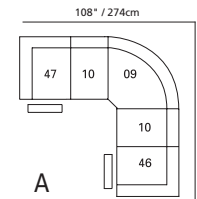

62" / 157cm wide
37 54" armless bed sectional unit

47" / 119cm wide
09 corner seat

82 straight console
13" x 36" x 36"
33cm x 91cm x 91cm
• storage under armpad
• 2 cup holders

80 home theater wedge
17" x 36" x 36"
43cm x 91cm x 91cm
• storage under armpad
• 2 cup holders

81 45° wedge
36" x 36" x 36"
91cm x 91cm x 91cm
• storage under armpad
• 2 cup holders

04 home theater ottoman
44" x 28" x 19"
112cm x 72cm x 48cm
• storage drawer

MOST POPULAR CONFIGURATIONS

A

B

D

E

F

G

H

I

NOTE: ALWAYS ASSEMBLE CONFIGURATIONS FROM RIGHT HAND FACING TO LEFT HAND FACING COMPONENTS

STATIONARY OPTIONS

03 stationary loveseat
66" x 39" x 40"
168cm x 99cm x 102cm
inside arm to inside arm
= 41" / 104cm

22 60" sofa bed
90" x 39" x 40"
229cm x 99cm x 102cm
inside arm to inside arm
= 67" / 170cm

Sizes may vary + or - 1"/2.5 cm

Width x Depth x Height

Specifications subject to change.

PALLISER
palliser.com