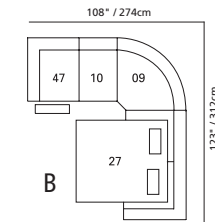

62" / 157cm wide
37 54" armless bed sectional unit

47" / 119cm wide
09 corner seat

82 straight console
13" x 36" x 36"
33cm x 91cm x 91cm
• storage under armpad
• 2 cup holders

80 home theater wedge
17" x 36" x 36"
43cm x 91cm x 91cm
• storage under armpad
• 2 cup holders

81 45° wedge
36" x 36" x 36"
91cm x 91cm x 91cm
• storage under armpad
• 2 cup holders

04 home theater ottoman
44" x 28" x 19"
112cm x 72cm x 48cm
• storage drawer

MOST POPULAR CONFIGURATIONS

A

B

D

E

F

G

H

I

NOTE: ALWAYS ASSEMBLE CONFIGURATIONS FROM RIGHT HAND FACING TO LEFT HAND FACING COMPONENTS

STATIONARY OPTIONS

03 stationary loveseat
66" x 39" x 40"
168cm x 99cm x 102cm
inside arm to inside arm
= 41" / 104cm

22 60" sofa bed
90" x 39" x 40"
229cm x 99cm x 102cm
inside arm to inside arm
= 67" / 170cm

Sizes may vary + or - 1"/2.5 cm

Width x Depth x Height

Specifications subject to change.

PALLISER
palliser.com