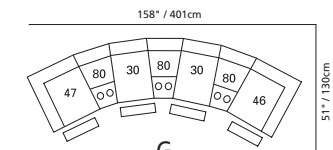

62" / 157cm wide
37 54" armless bed sectional unit

47" / 119cm wide
09 corner seat

82 straight console
13" x 36" x 36"
33cm x 91cm x 91cm
• storage under armpad
• 2 cup holders

80 home theater wedge
17" x 36" x 36"
43cm x 91cm x 91cm
• storage under armpad
• 2 cup holders

81 45° wedge
36" x 36" x 36"
91cm x 91cm x 91cm
• storage under armpad
• 2 cup holders

04 home theater ottoman
44" x 28" x 19"
112cm x 72cm x 48cm
• storage drawer

MOST POPULAR CONFIGURATIONS

A

B

D

E

F

G

H

I

NOTE: ALWAYS ASSEMBLE CONFIGURATIONS FROM RIGHT HAND FACING TO LEFT HAND FACING COMPONENTS

STATIONARY OPTIONS

03 stationary loveseat
66" x 39" x 40"
168cm x 99cm x 102cm
inside arm to inside arm
= 41" / 104cm

22 60" sofa bed
90" x 39" x 40"
229cm x 99cm x 102cm
inside arm to inside arm
= 67" / 170cm

Sizes may vary + or - 1"/2.5 cm

Width x Depth x Height

Specifications subject to change.

PALLISER
palliser.com