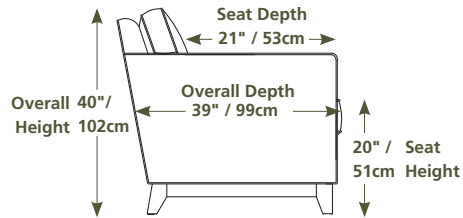

41071 / 46071 TRACER

Over 100 leathers, fabrics and colours to choose from. Your choice...

Wallhugger – fully reclines with only 2" / 5cm wall clearance, allowing greater decorating flexibility and more efficient use of space.

Forward extension to a maximum of 26" / 65cm.

Design • It • Yourself

91" / 231cm wide
51 sofa recliner
61 sofa power recliner
inside arm to inside arm
= 67" / 170cm

66" / 168cm wide
53 loveseat recliner
63 loveseat power recliner
inside arm to inside arm
= 43" / 109cm

42" / 107cm wide
31 power recliner
32 rocker recliner
33 swivel rocker recliner
35 wall hugger recliner
inside arm to inside arm
= 19" / 48cm

33" / 84cm wide
47 left arm facing recliner
67 left arm facing power recliner

33" / 84cm wide
46 right arm facing recliner
66 right arm facing power recliner

24" / 61cm wide
30 armless recliner
60 armless power recliner

24" / 61cm wide
10 armless chair

72" / 183cm wide
26 left arm facing 54" sofa bed
27 right arm facing 54" sofa bed

62" / 157cm wide
37 54" armless bed sectional unit

47" / 119cm wide
09 corner seat

82 straight console
13" x 36" x 36"
33cm x 91cm x 91cm
• storage under armpad
• 2 cup holders

80 home theater wedge
17" x 36" x 36"
43cm x 91cm x 91cm
• storage under armpad
• 2 cup holders

81 45° wedge
36" x 36" x 36"
91cm x 91cm x 91cm
• storage under armpad
• 2 cup holders

04 home theater ottoman
44" x 28" x 19"
112cm x 72cm x 48cm
• storage drawer