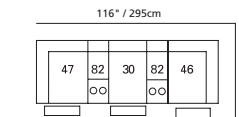

62" / 157cm wide
37 54" armless bed sectional unit

47" / 119cm wide
09 corner seat

82 straight console
13" x 36" x 36"
33cm x 91cm x 91cm
• storage under armpad
• 2 cup holders

80 home theater wedge
17" x 36" x 36"
43cm x 91cm x 91cm
• storage under armpad
• 2 cup holders

81 45° wedge
36" x 36" x 36"
91cm x 91cm x 91cm
• storage under armpad
• 2 cup holders

04 home theater ottoman
44" x 28" x 19"
112cm x 72cm x 48cm
• storage drawer

MOST POPULAR CONFIGURATIONS

A

B

D

E

F

G

H

I

NOTE: ALWAYS ASSEMBLE CONFIGURATIONS FROM RIGHT HAND FACING TO LEFT HAND FACING COMPONENTS

STATIONARY OPTIONS

03 stationary loveseat
66" x 39" x 40"
168cm x 99cm x 102cm
inside arm to inside arm
= 41" / 104cm

22 60" sofa bed
90" x 39" x 40"
229cm x 99cm x 102cm
inside arm to inside arm
= 67" / 170cm

Sizes may vary + or - 1"/2.5 cm

Width x Depth x Height

Specifications subject to change.

PALLISER
palliser.com