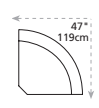

42" / 107cm wide
31 power recliner
32 rocker recliner
33 swivel rocker recliner
35 wall hugger recliner
inside arm to inside arm
= 19" / 48cm

33" / 84cm wide
47 left arm facing recliner
67 left arm facing power recliner

33" / 84cm wide
46 right arm facing recliner
66 right arm facing power recliner

24" / 61cm wide
30 armless recliner
60 armless power recliner

24" / 61cm wide
10 armless chair

72" / 183cm wide
26 left arm facing 54" sofa bed
27 right arm facing 54" sofa bed

62" / 157cm wide
37 54" armless bed sectional unit

47" / 119cm wide
09 corner seat

82 straight console
13" x 36" x 36"
33cm x 91cm x 91cm
• storage under armpad
• 2 cup holders

80 home theater wedge
17" x 36" x 36"
43cm x 91cm x 91cm
• storage under armpad
• 2 cup holders

G

H

I

NOTE: ALWAYS ASSEMBLE CONFIGURATIONS FROM RIGHT HAND FACING TO LEFT HAND FACING COMPONENTS

STATIONARY OPTIONS

03 stationary loveseat
66" x 39" x 40"
168cm x 99cm x 102cm
inside arm to inside arm
= 41" / 104cm