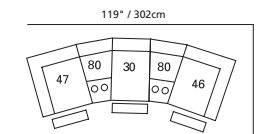

62" / 157cm wide
37 54" armless bed sectional unit

47" / 119cm wide
09 corner seat

82 straight console
13" x 36" x 36"
33cm x 91cm x 91cm
• storage under armpad
• 2 cup holders

80 home theater wedge
17" x 36" x 36"
43cm x 91cm x 91cm
• storage under armpad
• 2 cup holders

81 45° wedge
36" x 36" x 36"
91cm x 91cm x 91cm
• storage under armpad
• 2 cup holders

04 home theater ottoman
44" x 28" x 19"
112cm x 72cm x 48cm
• storage drawer

MOST POPULAR CONFIGURATIONS

A

B

D

E

F

G

H

I

NOTE: ALWAYS ASSEMBLE CONFIGURATIONS FROM RIGHT HAND FACING TO LEFT HAND FACING COMPONENTS

STATIONARY OPTIONS

03 stationary loveseat
66" x 39" x 40"
168cm x 99cm x 102cm
inside arm to inside arm
= 41" / 104cm

22 60" sofa bed
90" x 39" x 40"
229cm x 99cm x 102cm
inside arm to inside arm
= 67" / 170cm

Sizes may vary + or - 1"/2.5 cm

Width x Depth x Height

Specifications subject to change.

PALLISER
palliser.com