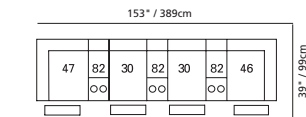

62" / 157cm wide
37 54" armless bed sectional unit

47" / 119cm wide
09 corner seat

82 straight console
13" x 36" x 36"
33cm x 91cm x 91cm
• storage under armpad
• 2 cup holders

80 home theater wedge
17" x 36" x 36"
43cm x 91cm x 91cm
• storage under armpad
• 2 cup holders

81 45° wedge
36" x 36" x 36"
91cm x 91cm x 91cm
• storage under armpad
• 2 cup holders

04 home theater ottoman
44" x 28" x 19"
112cm x 72cm x 48cm
• storage drawer

MOST POPULAR CONFIGURATIONS

A

B

D

E

F

G

H

I

NOTE: ALWAYS ASSEMBLE CONFIGURATIONS FROM RIGHT HAND FACING TO LEFT HAND FACING COMPONENTS

STATIONARY OPTIONS

03 stationary loveseat
66" x 39" x 40"
168cm x 99cm x 102cm
inside arm to inside arm
= 41" / 104cm