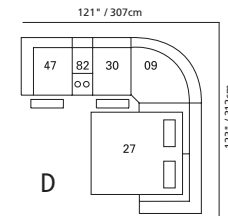

62" / 157cm wide
37 54" armless bed sectional unit

47" / 119cm wide
09 corner seat

82 straight console
13" x 36" x 36"
33cm x 91cm x 91cm
• storage under armpad
• 2 cup holders

80 home theater wedge
17" x 36" x 36"
43cm x 91cm x 91cm
• storage under armpad
• 2 cup holders

81 45° wedge
36" x 36" x 36"
91cm x 91cm x 91cm
• storage under armpad
• 2 cup holders

04 home theater ottoman
44" x 28" x 19"
112cm x 72cm x 48cm
• storage drawer

MOST POPULAR CONFIGURATIONS

A

B

D

E

F

G

H

I

NOTE: ALWAYS ASSEMBLE CONFIGURATIONS FROM RIGHT HAND FACING TO LEFT HAND FACING COMPONENTS

STATIONARY OPTIONS

03 stationary loveseat
66" x 39" x 40"
168cm x 99cm x 102cm
inside arm to inside arm
= 41" / 104cm

22 60" sofa bed
90" x 39" x 40"
229cm x 99cm x 102cm
inside arm to inside arm
= 67" / 170cm

Sizes may vary + or - 1"/2.5 cm

Width x Depth x Height

Specifications subject to change.

PALLISER
palliser.com