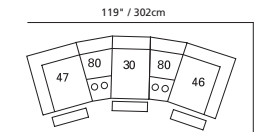

75" / 191cm wide  
27 right arm facing  
54" sofa bed

47" / 119cm wide  
09 corner seat

82 straight console  
13" x 36" x 36"  
33cm x 91cm x 91cm  
• storage under armpad  
• 2 cup holders

80 home theater wedge  
17" x 36" x 36"  
43cm x 91cm x 91cm  
• storage under armpad  
• 2 cup holders

81 45° wedge  
36" x 36" x 36"  
91cm x 91cm x 91cm  
• storage under armpad  
• 2 cup holders

04 home theater ottoman  
44" x 28" x 19"  
112cm x 72cm x 48cm  
• storage drawer

## MOST POPULAR CONFIGURATIONS

A

B

D

E

F

G

H

I

NOTE: ALWAYS ASSEMBLE CONFIGURATIONS FROM RIGHT HAND FACING TO LEFT HAND FACING COMPONENTS