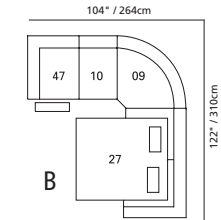

41072 / 46072 CALLAHAN

Over 100 leathers, fabrics and colours to choose from. Your choice...

Wallhugger – fully reclines with only 2" / 5cm wall clearance, allowing greater decorating flexibility and more efficient use of space.

Forward extension to a maximum of 26" / 65cm.

Design • It • Yourself

90" / 229cm wide
51 sofa recliner
61 sofa power recliner
inside arm to inside arm
= 69" / 175cm

65" / 165cm wide
53 loveseat recliner
63 loveseat power recliner
inside arm to inside arm
= 45" / 114cm

41" / 104cm wide
31 power recliner
32 rocker recliner
33 swivel rocker recliner
35 wall hugger recliner
36 lift chair
inside arm to inside arm
= 20" / 51cm

33" / 84cm wide
47 left arm facing recliner
67 left arm facing power recliner

33" / 84cm wide
46 right arm facing recliner
66 right arm facing power recliner

24" / 61cm wide
30 armless recliner
60 armless power recliner

24" / 61cm wide
10 armless chair

75" / 191cm wide
26 left arm facing
54" sofa bed

75" / 191cm wide
27 right arm facing
54" sofa bed

47" / 119cm wide
09 corner seat

82 straight console
13" x 36" x 36"
33cm x 91cm x 91cm
• storage under armpad
• 2 cup holders

80 home theater wedge
17" x 36" x 36"
43cm x 91cm x 91cm
• storage under armpad
• 2 cup holders

81 45° wedge
36" x 36" x 36"
91cm x 91cm x 91cm
• storage under armpad
• 2 cup holders

04 home theater ottoman
44" x 28" x 19"
112cm x 72cm x 48cm
• storage drawer

MOST POPULAR CONFIGURATIONS

A

B

D

E

F

G

H

I

NOTE: ALWAYS ASSEMBLE CONFIGURATIONS FROM RIGHT HAND FACING TO LEFT HAND FACING COMPONENTS

STATIONARY OPTIONS

63" / 160cm
03 stationary loveseat
inside arm to inside arm
= 45" / 114cm