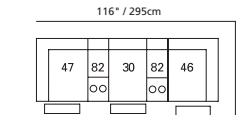

81 45° wedge  
36" x 36" x 36"  
91cm x 91cm x 91cm  
• storage under armpad  
• 2 cup holders

04 home theater ottoman  
44" x 28" x 19"  
112cm x 72cm x 48cm  
• storage drawer

## MOST POPULAR CONFIGURATIONS

A

B

D

E

F

G

H

I

NOTE: ALWAYS ASSEMBLE CONFIGURATIONS FROM RIGHT HAND FACING TO LEFT HAND FACING COMPONENTS