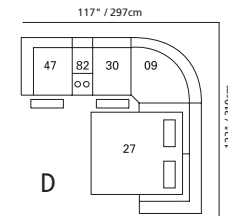

41072 / 46072 CALLAHAN

Over 100 leathers, fabrics and colours to choose from. Your choice...

Wallhugger – fully reclines with only 2" / 5cm wall clearance, allowing greater decorating flexibility and more efficient use of space.

Forward extension to a maximum of 26" / 65cm.

Design • It • Yourself

90" / 229cm wide
51 sofa recliner
61 sofa power recliner
inside arm to inside arm
= 69" / 175cm

65" / 165cm wide
53 loveseat recliner
63 loveseat power recliner
inside arm to inside arm
= 45" / 114cm

41" / 104cm wide
31 power recliner
32 rocker recliner
33 swivel rocker recliner
35 wall hugger recliner
36 lift chair
inside arm to inside arm
= 20" / 51cm

33" / 84cm wide
47 left arm facing recliner
67 left arm facing power recliner

33" / 84cm wide
46 right arm facing recliner
66 right arm facing power recliner

24" / 61cm wide
30 armless recliner
60 armless power recliner

24" / 61cm wide
10 armless chair

75" / 191cm wide
26 left arm facing
54" sofa bed

75" / 191cm wide
27 right arm facing
54" sofa bed

47" / 119cm wide
09 corner seat

82 straight console
13" x 36" x 36"
33cm x 91cm x 91cm
• storage under armpad
• 2 cup holders

80 home theater wedge
17" x 36" x 36"
43cm x 91cm x 91cm
• storage under armpad
• 2 cup holders

81 45° wedge
36" x 36" x 36"
91cm x 91cm x 91cm
• storage under armpad
• 2 cup holders

04 home theater ottoman
44" x 28" x 19"
112cm x 72cm x 48cm
• storage drawer

MOST POPULAR CONFIGURATIONS

A

B

D

E

F

G

H

I

NOTE: ALWAYS ASSEMBLE CONFIGURATIONS FROM RIGHT HAND FACING TO LEFT HAND FACING COMPONENTS

STATIONARY OPTIONS

63" / 160cm
03 stationary loveseat
inside arm to inside arm
= 45" / 114cm