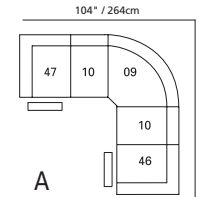

MOST POPULAR CONFIGURATIONS

A