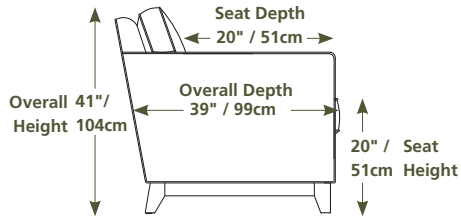

41072 / 46072 CALLAHAN

Over 100 leathers, fabrics and colours to choose from. Your choice...

Wallhugger – fully reclines with only 2" / 5cm wall clearance, allowing greater decorating flexibility and more efficient use of space.

Forward extension to a maximum of 26" / 65cm.

Design • It • Yourself

90" / 229cm wide
51 sofa recliner
61 sofa power recliner
inside arm to inside arm
= 69" / 175cm

65" / 165cm wide
53 loveseat recliner
63 loveseat power recliner
inside arm to inside arm
= 45" / 114cm

41" / 104cm wide
31 power recliner
32 rocker recliner
33 swivel rocker recliner
35 wall hugger recliner
36 lift chair
inside arm to inside arm
= 20" / 51cm

33" / 84cm wide
47 left arm facing recliner
67 left arm facing power recliner

33" / 84cm wide
46 right arm facing recliner
66 right arm facing power recliner

24" / 61cm wide
30 armless recliner
60 armless power recliner

24" / 61cm wide
10 armless chair

75" / 191cm wide
26 left arm facing
54" sofa bed

75" / 191cm wide
27 right arm facing
54" sofa bed

47" / 119cm wide
09 corner seat

82 straight console
13" x 36" x 36"
33cm x 91cm x 91cm
• storage under armpad
• 2 cup holders

80 home theater wedge
17" x 36" x 36"
43cm x 91cm x 91cm
• storage under armpad
• 2 cup holders

81 45° wedge
36" x 36" x 36"
91cm x 91cm x 91cm
• storage under armpad
• 2 cup holders

04 home theater ottoman
44" x 28" x 19"
112cm x 72cm x 48cm
• storage drawer