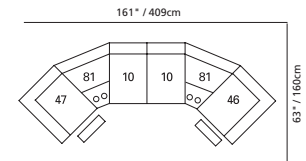

41072 / 46072 CALLAHAN

Over 100 leathers, fabrics and colours to choose from. Your choice...

Wallhugger – fully reclines with only 2" / 5cm wall clearance, allowing greater decorating flexibility and more efficient use of space.

Forward extension to a maximum of 26" / 65cm.

Design • It • Yourself

90" / 229cm wide
51 sofa recliner
61 sofa power recliner
inside arm to inside arm
= 69" / 175cm

65" / 165cm wide
53 loveseat recliner
63 loveseat power recliner
inside arm to inside arm
= 45" / 114cm

41" / 104cm wide
31 power recliner
32 rocker recliner
33 swivel rocker recliner
35 wall hugger recliner
36 lift chair
inside arm to inside arm
= 20" / 51cm

33" / 84cm wide
47 left arm facing recliner
67 left arm facing power recliner

33" / 84cm wide
46 right arm facing recliner
66 right arm facing power recliner

24" / 61cm wide
30 armless recliner
60 armless power recliner

24" / 61cm wide
10 armless chair

75" / 191cm wide
26 left arm facing
54" sofa bed

75" / 191cm wide
27 right arm facing
54" sofa bed

47" / 119cm wide
09 corner seat

82 straight console
13" x 36" x 36"
33cm x 91cm x 91cm
• storage under armpad
• 2 cup holders

80 home theater wedge
17" x 36" x 36"
43cm x 91cm x 91cm
• storage under armpad
• 2 cup holders

81 45° wedge
36" x 36" x 36"
91cm x 91cm x 91cm
• storage under armpad
• 2 cup holders

04 home theater ottoman
44" x 28" x 19"
112cm x 72cm x 48cm
• storage drawer

MOST POPULAR CONFIGURATIONS

A

B

D

E

F

G

H

I

NOTE: ALWAYS ASSEMBLE CONFIGURATIONS FROM RIGHT HAND FACING TO LEFT HAND FACING COMPONENTS

STATIONARY OPTIONS

63" / 160cm
03 stationary loveseat
inside arm to inside arm
= 45" / 114cm