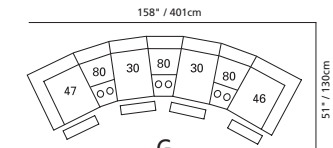

81 45° wedge  
36" x 36" x 36"  
91cm x 91cm x 91cm  
• storage under armpad  
• 2 cup holders

04 home theater ottoman  
44" x 28" x 19"  
112cm x 72cm x 48cm  
• storage drawer

## MOST POPULAR CONFIGURATIONS

A

B

D

E

F

G

H

I

NOTE: ALWAYS ASSEMBLE CONFIGURATIONS FROM RIGHT HAND FACING TO LEFT HAND FACING COMPONENTS

### STATIONARY OPTIONS

63" / 160cm  
03 stationary loveseat  
inside arm to inside arm  
= 45" / 114cm