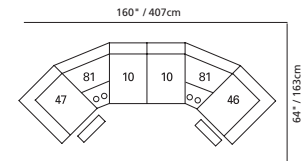

Forward extension to a maximum of 26" / 65cm.

Design • It • Yourself

91" / 231cm wide
51 sofa recliner
61 sofa power recliner
inside arm to inside arm
= 67" / 170cm

67" / 170cm wide
53 loveseat recliner
63 loveseat power recliner
inside arm to inside arm
= 43" / 109cm

42" / 107cm wide
31 power recliner
32 rocker recliner
33 swivel rocker recliner
35 wall hugger recliner
inside arm to inside arm
= 17" / 43cm

33" / 84cm wide
47 left arm facing recliner
67 left arm facing power recliner

72" / 183cm wide
27 right arm facing
54" sofa bed

47" / 119cm wide
09 corner seat

82 straight console
13" x 36" x 36"
33cm x 91cm x 91cm
• storage under armpad
• 2 cup holders

80 home theater wedge
17" x 36" x 36"
43cm x 91cm x 91cm
• storage under armpad
• 2 cup holders

81 45° wedge
36" x 36" x 36"
91cm x 91cm x 91cm
• storage under armpad
• 2 cup holders

04 home theater ottoman
44" x 28" x 19"
112cm x 72cm x 48cm
• storage drawer

MOST POPULAR CONFIGURATIONS

A

B

D

E

F