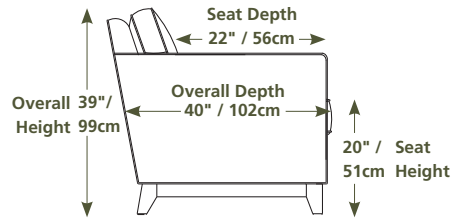

41073 / 46073 PRENTICE

Over 100 leathers, fabrics and colours to choose from. Your choice...

Wallhugger – fully reclines with only 2" / 5cm wall clearance, allowing greater decorating flexibility and more efficient use of space.

Forward extension to a maximum of 26" / 65cm.

Design • It • Yourself

91" / 231cm wide
51 sofa recliner
61 sofa power recliner
inside arm to inside arm
= 67" / 170cm

67" / 170cm wide
53 loveseat recliner
63 loveseat power recliner
inside arm to inside arm
= 43" / 109cm

42" / 107cm wide
31 power recliner
32 rocker recliner
33 swivel rocker recliner
35 wall hugger recliner
inside arm to inside arm
= 17" / 43cm

33" / 84cm wide
47 left arm facing recliner
67 left arm facing power recliner

33" / 84cm wide
46 right arm facing recliner
66 right arm facing power recliner

24" / 61cm wide
30 armless recliner
60 armless power recliner

24" / 61cm wide
10 armless chair

72" / 183cm wide
26 left arm facing
54" sofa bed

72" / 183cm wide
27 right arm facing
54" sofa bed

47" / 119cm wide
09 corner seat

82 straight console
13" x 36" x 36"
33cm x 91cm x 91cm
• storage under armpad
• 2 cup holders

80 home theater wedge
17" x 36" x 36"
43cm x 91cm x 91cm
• storage under armpad
• 2 cup holders

81 45° wedge
36" x 36" x 36"
91cm x 91cm x 91cm
• storage under armpad
• 2 cup holders

04 home theater ottoman
44" x 28" x 19"
112cm x 72cm x 48cm
• storage drawer