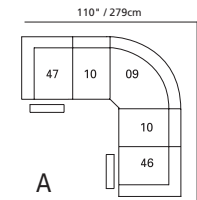

42" / 107cm wide
31 power recliner
32 rocker recliner
33 swivel rocker recliner
35 wall hugger recliner
inside arm to inside arm
= 17" / 43cm

33" / 84cm wide
47 left arm facing recliner
67 left arm facing power recliner

33" / 84cm wide
46 right arm facing recliner
66 right arm facing power recliner

24" / 61cm wide
30 armless recliner
60 armless power recliner

24" / 61cm wide
10 armless chair

72" / 183cm wide
26 left arm facing
54" sofa bed

72" / 183cm wide
27 right arm facing
54" sofa bed

47" / 119cm wide
09 corner seat

82 straight console
13" x 36" x 36"
33cm x 91cm x 91cm
• storage under armpad
• 2 cup holders

80 home theater wedge
17" x 36" x 36"
43cm x 91cm x 91cm
• storage under armpad
• 2 cup holders

81 45° wedge
36" x 36" x 36"
91cm x 91cm x 91cm
• storage under armpad
• 2 cup holders

04 home theater ottoman
44" x 28" x 19"
112cm x 72cm x 48cm
• storage drawer

MOST POPULAR CONFIGURATIONS

A

B

D

E

F