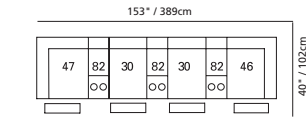

81 45° wedge
36" x 36" x 36"
91cm x 91cm x 91cm
• storage under armpad
• 2 cup holders

04 home theater ottoman
44" x 28" x 19"
112cm x 72cm x 48cm
• storage drawer

MOST POPULAR CONFIGURATIONS

A

B

D

E

F

G

H

I

NOTE: ALWAYS ASSEMBLE CONFIGURATIONS FROM RIGHT HAND FACING TO LEFT HAND FACING COMPONENTS