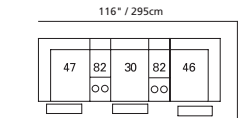

42" / 107cm wide
31 power recliner
32 rocker recliner
33 swivel rocker recliner
35 wall hugger recliner
inside arm to inside arm
= 17" / 43cm

33" / 84cm wide
47 left arm facing recliner
67 left arm facing power recliner

72" / 183cm wide
27 right arm facing
54" sofa bed

47" / 119cm wide
09 corner seat

82 straight console
13" x 36" x 36"
33cm x 91cm x 91cm
• storage under armpad
• 2 cup holders

80 home theater wedge
17" x 36" x 36"
43cm x 91cm x 91cm
• storage under armpad
• 2 cup holders

81 45° wedge
36" x 36" x 36"
91cm x 91cm x 91cm
• storage under armpad
• 2 cup holders

04 home theater ottoman
44" x 28" x 19"
112cm x 72cm x 48cm
• storage drawer

MOST POPULAR CONFIGURATIONS

A

B

D

E

F

G

H

I

NOTE: ALWAYS ASSEMBLE CONFIGURATIONS FROM RIGHT HAND FACING TO LEFT HAND FACING COMPONENTS