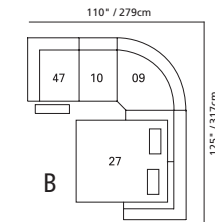

Forward extension to a maximum of 26" / 65cm.

Design • It • Yourself

91" / 231cm wide
51 sofa recliner
61 sofa power recliner
inside arm to inside arm
= 67" / 170cm

67" / 170cm wide
53 loveseat recliner
63 loveseat power recliner
inside arm to inside arm
= 43" / 109cm

42" / 107cm wide
31 power recliner
32 rocker recliner
33 swivel rocker recliner
35 wall hugger recliner
inside arm to inside arm
= 17" / 43cm

33" / 84cm wide
47 left arm facing recliner
67 left arm facing power recliner

72" / 183cm wide
27 right arm facing
54" sofa bed

47" / 119cm wide
09 corner seat

82 straight console
13" x 36" x 36"
33cm x 91cm x 91cm
• storage under armpad
• 2 cup holders

80 home theater wedge
17" x 36" x 36"
43cm x 91cm x 91cm
• storage under armpad
• 2 cup holders

81 45° wedge
36" x 36" x 36"
91cm x 91cm x 91cm
• storage under armpad
• 2 cup holders

04 home theater ottoman
44" x 28" x 19"
112cm x 72cm x 48cm
• storage drawer

MOST POPULAR CONFIGURATIONS

A

B

D

E

F