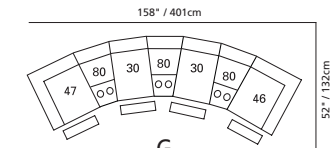

42" / 107cm wide
31 power recliner
32 rocker recliner
33 swivel rocker recliner
35 wall hugger recliner
inside arm to inside arm
= 17" / 43cm

33" / 84cm wide
47 left arm facing recliner
67 left arm facing power recliner

72" / 183cm wide
27 right arm facing
54" sofa bed

47" / 119cm wide
09 corner seat

82 straight console
13" x 36" x 36"
33cm x 91cm x 91cm
• storage under armpad
• 2 cup holders

80 home theater wedge
17" x 36" x 36"
43cm x 91cm x 91cm
• storage under armpad
• 2 cup holders

81 45° wedge
36" x 36" x 36"
91cm x 91cm x 91cm
• storage under armpad
• 2 cup holders

04 home theater ottoman
44" x 28" x 19"
112cm x 72cm x 48cm
• storage drawer

MOST POPULAR CONFIGURATIONS

A

B

D

E

F

G

H

I

NOTE: ALWAYS ASSEMBLE CONFIGURATIONS FROM RIGHT HAND FACING TO LEFT HAND FACING COMPONENTS