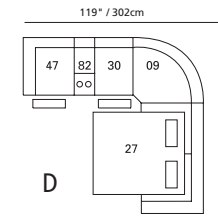

Forward extension to a maximum of 26" / 65cm.

Design • It • Yourself

91" / 231cm wide
51 sofa recliner
61 sofa power recliner
inside arm to inside arm
= 67" / 170cm

67" / 170cm wide
53 loveseat recliner
63 loveseat power recliner
inside arm to inside arm
= 43" / 109cm

42" / 107cm wide
31 power recliner
32 rocker recliner
33 swivel rocker recliner
35 wall hugger recliner
inside arm to inside arm
= 17" / 43cm

33" / 84cm wide
47 left arm facing recliner
67 left arm facing power recliner

72" / 183cm wide
27 right arm facing
54" sofa bed

47" / 119cm wide
09 corner seat

82 straight console
13" x 36" x 36"
33cm x 91cm x 91cm
• storage under armpad
• 2 cup holders

80 home theater wedge
17" x 36" x 36"
43cm x 91cm x 91cm
• storage under armpad
• 2 cup holders

81 45° wedge
36" x 36" x 36"
91cm x 91cm x 91cm
• storage under armpad
• 2 cup holders

04 home theater ottoman
44" x 28" x 19"
112cm x 72cm x 48cm
• storage drawer

MOST POPULAR CONFIGURATIONS

A

B

D

E

F