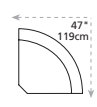

Forward extension to a maximum of 26" / 65cm.

Design • It • Yourself

91" / 231cm wide
51 sofa recliner
61 sofa power recliner
inside arm to inside arm
= 67" / 170cm

67" / 170cm wide
53 loveseat recliner
63 loveseat power recliner
inside arm to inside arm
= 43" / 109cm

42" / 107cm wide
31 power recliner
32 rocker recliner
33 swivel rocker recliner
35 wall hugger recliner
inside arm to inside arm
= 17" / 43cm

33" / 84cm wide
47 left arm facing recliner
67 left arm facing power recliner

33" / 84cm wide
46 right arm facing recliner
66 right arm facing power recliner

24" / 61cm wide
30 armless recliner
60 armless power recliner

24" / 61cm wide
10 armless chair

72" / 183cm wide
26 left arm facing
54" sofa bed

72" / 183cm wide
27 right arm facing
54" sofa bed

47" / 119cm wide
09 corner seat

82 straight console
13" x 36" x 36"
33cm x 91cm x 91cm
• storage under armpad
• 2 cup holders

80 home theater wedge
17" x 36" x 36"
43cm x 91cm x 91cm
• storage under armpad
• 2 cup holders