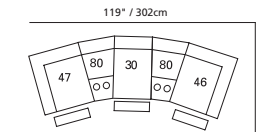

42" / 107cm wide
31 power recliner
32 rocker recliner
33 swivel rocker recliner
35 wall hugger recliner
inside arm to inside arm
= 17" / 43cm

33" / 84cm wide
47 left arm facing recliner
67 left arm facing power recliner

72" / 183cm wide
27 right arm facing
54" sofa bed

47" / 119cm wide
09 corner seat

82 straight console
13" x 36" x 36"
33cm x 91cm x 91cm
• storage under armpad
• 2 cup holders

80 home theater wedge
17" x 36" x 36"
43cm x 91cm x 91cm
• storage under armpad
• 2 cup holders

81 45° wedge
36" x 36" x 36"
91cm x 91cm x 91cm
• storage under armpad
• 2 cup holders

04 home theater ottoman
44" x 28" x 19"
112cm x 72cm x 48cm
• storage drawer

MOST POPULAR CONFIGURATIONS

A

B

D

E

F

G

H

I

NOTE: ALWAYS ASSEMBLE CONFIGURATIONS FROM RIGHT HAND FACING TO LEFT HAND FACING COMPONENTS