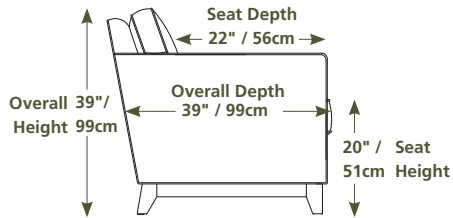

Design • It • Yourself

Wallhugger – fully reclines with only 2" / 5cm wall clearance, allowing greater decorating flexibility and more efficient use of space.

Forward extension to a maximum of 26" / 65cm.

43" / 109cm wide
31 power recliner
32 rocker recliner
33 swivel rocker recliner
35 wall hugger recliner
inside arm to inside arm
= 18" / 46cm

23" / 58cm wide
10 armless chair

82 straight console
13" x 36" x 39"
33cm x 91cm x 99cm
• storage under armpad
• 2 cup holders

34" / 86cm wide
47 left arm facing recliner
67 left arm facing power recliner

72" / 183cm wide
26 left arm facing
54" sofa bed

80 home theater wedge
17" x 36" x 39"
43cm x 91cm x 99cm
• storage under armpad
• 2 cup holders

90" / 229cm wide
51 sofa recliner
61 sofa power recliner
inside arm to inside arm
= 64" / 163cm

34" / 86cm wide
46 right arm facing recliner
66 right arm facing power recliner

72" / 183cm wide
27 right arm facing
54" sofa bed

81 45° wedge
36" x 36" x 39"
91cm x 91cm x 99cm
• storage under armpad
• 2 cup holders

68" / 173cm wide
53 loveseat recliner
63 loveseat power recliner
inside arm to inside arm
= 42" / 107cm

23" / 58cm wide
30 armless recliner
60 armless power recliner

47" / 119cm wide
09 corner seat

04 home theater ottoman
44" x 28" x 19"
112cm x 72cm x 48cm
• storage drawer