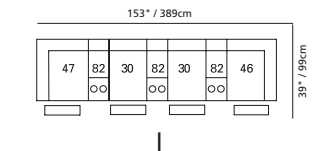

72" / 183cm wide
27 right arm facing
54" sofa bed

81 45° wedge
36" x 36" x 39"
91cm x 91cm x 99cm
• storage under armpad
• 2 cup holders

68" / 173cm wide
53 loveseat recliner
63 loveseat power recliner
inside arm to inside arm
= 42" / 107cm

23" / 58cm wide
30 armless recliner
60 armless power recliner

47" / 119cm wide
09 corner seat

04 home theater ottoman
44" x 28" x 19"
112cm x 72cm x 48cm
• storage drawer

MOST POPULAR CONFIGURATIONS

NOTE: ALWAYS ASSEMBLE CONFIGURATIONS FROM RIGHT HAND FACING TO LEFT HAND FACING COMPONENTS

STATIONARY OPTIONS

03 stationary loveseat
66" x 39" x 39"
168cm x 99cm x 99cm
inside arm to inside arm
= 42" / 107cm

22 sofa bed 60"
90" x 39" x 39"
229cm x 99cm x 99cm
inside arm to inside arm
= 64" / 163cm

Sizes may vary + or - 1"/2.5 cm

Width x Depth x Height

Specifications subject to change.

PALLISER
palliser.com