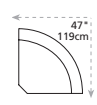

80 home theater wedge
17" x 36" x 39"
43cm x 91cm x 99cm
• storage under armpad
• 2 cup holders

90" / 229cm wide
51 sofa recliner
61 sofa power recliner
inside arm to inside arm
= 64" / 163cm

34" / 86cm wide
46 right arm facing recliner
66 right arm facing power recliner

72" / 183cm wide
27 right arm facing
54" sofa bed

81 45° wedge
36" x 36" x 39"
91cm x 91cm x 99cm
• storage under armpad
• 2 cup holders

68" / 173cm wide
53 loveseat recliner
63 loveseat power recliner
inside arm to inside arm
= 42" / 107cm

23" / 58cm wide
30 armless recliner
60 armless power recliner

47" / 119cm wide
09 corner seat

04 home theater ottoman
44" x 28" x 19"
112cm x 72cm x 48cm
• storage drawer

MOST POPULAR CONFIGURATIONS

NOTE: ALWAYS ASSEMBLE CONFIGURATIONS FROM RIGHT HAND FACING TO LEFT HAND FACING COMPONENTS

STATIONARY OPTIONS

03 stationary loveseat
66" x 39" x 39"
168cm x 99cm x 99cm
inside arm to inside arm
= 42" / 107cm

22 sofa bed 60"
90" x 39" x 39"
229cm x 99cm x 99cm
inside arm to inside arm
= 64" / 163cm