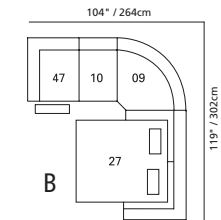

82 straight console
13" x 36" x 39"
33cm x 91cm x 99cm
• storage under armpad
• 2 cup holders

34" / 86cm wide
47 left arm facing recliner
67 left arm facing power recliner

72" / 183cm wide
26 left arm facing
54" sofa bed

72" / 183cm wide
27 right arm facing
54" sofa bed

81 45° wedge
36" x 36" x 39"
91cm x 91cm x 99cm
• storage under armpad
• 2 cup holders

68" / 173cm wide
53 loveseat recliner
63 loveseat power recliner
inside arm to inside arm
= 42" / 107cm

23" / 58cm wide
30 armless recliner
60 armless power recliner

47" / 119cm wide
09 corner seat

04 home theater ottoman
44" x 28" x 19"
112cm x 72cm x 48cm
• storage drawer

MOST POPULAR CONFIGURATIONS

NOTE: ALWAYS ASSEMBLE CONFIGURATIONS FROM RIGHT HAND FACING TO LEFT HAND FACING COMPONENTS

STATIONARY OPTIONS

03 stationary loveseat
66" x 39" x 39"
168cm x 99cm x 99cm
inside arm to inside arm
= 42" / 107cm

22 sofa bed 60"
90" x 39" x 39"
229cm x 99cm x 99cm
inside arm to inside arm
= 64" / 163cm