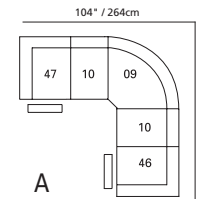

82 straight console
13" x 36" x 39"
33cm x 91cm x 99cm
• storage under armpad
• 2 cup holders

34" / 86cm wide
47 left arm facing recliner
67 left arm facing power recliner

72" / 183cm wide
26 left arm facing
54" sofa bed

72" / 183cm wide
27 right arm facing
54" sofa bed

81 45° wedge
36" x 36" x 39"
91cm x 91cm x 99cm
• storage under armpad
• 2 cup holders

68" / 173cm wide
53 loveseat recliner
63 loveseat power recliner
inside arm to inside arm
= 42" / 107cm

23" / 58cm wide
30 armless recliner
60 armless power recliner

47" / 119cm wide
09 corner seat

04 home theater ottoman
44" x 28" x 19"
112cm x 72cm x 48cm
• storage drawer

MOST POPULAR CONFIGURATIONS

NOTE: ALWAYS ASSEMBLE CONFIGURATIONS FROM RIGHT HAND FACING TO LEFT HAND FACING COMPONENTS

STATIONARY OPTIONS

03 stationary loveseat
66" x 39" x 39"
168cm x 99cm x 99cm
inside arm to inside arm
= 42" / 107cm

22 sofa bed 60"
90" x 39" x 39"
229cm x 99cm x 99cm
inside arm to inside arm
= 64" / 163cm