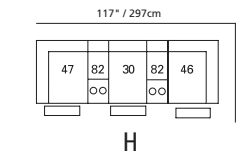

72" / 183cm wide
27 right arm facing
54" sofa bed

81 45° wedge
36" x 36" x 39"
91cm x 91cm x 99cm
• storage under armpad
• 2 cup holders

68" / 173cm wide
53 loveseat recliner
63 loveseat power recliner
inside arm to inside arm
= 42" / 107cm

23" / 58cm wide
30 armless recliner
60 armless power recliner

47" / 119cm wide
09 corner seat

04 home theater ottoman
44" x 28" x 19"
112cm x 72cm x 48cm
• storage drawer

MOST POPULAR CONFIGURATIONS

NOTE: ALWAYS ASSEMBLE CONFIGURATIONS FROM RIGHT HAND FACING TO LEFT HAND FACING COMPONENTS

STATIONARY OPTIONS

03 stationary loveseat
66" x 39" x 39"
168cm x 99cm x 99cm
inside arm to inside arm
= 42" / 107cm

22 sofa bed 60"
90" x 39" x 39"
229cm x 99cm x 99cm
inside arm to inside arm
= 64" / 163cm

Sizes may vary + or - 1"/2.5 cm

Width x Depth x Height

Specifications subject to change.

PALLISER
palliser.com