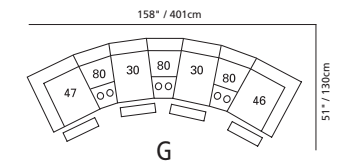

82 straight console
13" x 36" x 39"
33cm x 91cm x 99cm
• storage under armpad
• 2 cup holders

34" / 86cm wide
47 left arm facing recliner
67 left arm facing power recliner

72" / 183cm wide
26 left arm facing
54" sofa bed

72" / 183cm wide
27 right arm facing
54" sofa bed

81 45° wedge
36" x 36" x 39"
91cm x 91cm x 99cm
• storage under armpad
• 2 cup holders

68" / 173cm wide
53 loveseat recliner
63 loveseat power recliner
inside arm to inside arm
= 42" / 107cm

23" / 58cm wide
30 armless recliner
60 armless power recliner

47" / 119cm wide
09 corner seat

04 home theater ottoman
44" x 28" x 19"
112cm x 72cm x 48cm
• storage drawer

MOST POPULAR CONFIGURATIONS

NOTE: ALWAYS ASSEMBLE CONFIGURATIONS FROM RIGHT HAND FACING TO LEFT HAND FACING COMPONENTS

STATIONARY OPTIONS

03 stationary loveseat
66" x 39" x 39"
168cm x 99cm x 99cm
inside arm to inside arm
= 42" / 107cm

22 sofa bed 60"
90" x 39" x 39"
229cm x 99cm x 99cm
inside arm to inside arm
= 64" / 163cm