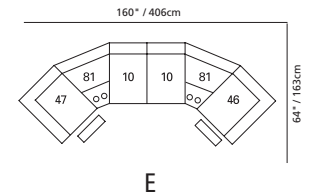

72" / 183cm wide
27 right arm facing
54" sofa bed

81 45° wedge
36" x 36" x 39"
91cm x 91cm x 99cm
• storage under armpad
• 2 cup holders

68" / 173cm wide
53 loveseat recliner
63 loveseat power recliner
inside arm to inside arm
= 42" / 107cm

23" / 58cm wide
30 armless recliner
60 armless power recliner

47" / 119cm wide
09 corner seat

04 home theater ottoman
44" x 28" x 19"
112cm x 72cm x 48cm
• storage drawer

MOST POPULAR CONFIGURATIONS

NOTE: ALWAYS ASSEMBLE CONFIGURATIONS FROM RIGHT HAND FACING TO LEFT HAND FACING COMPONENTS

STATIONARY OPTIONS

03 stationary loveseat
66" x 39" x 39"
168cm x 99cm x 99cm
inside arm to inside arm
= 42" / 107cm

22 sofa bed 60"
90" x 39" x 39"
229cm x 99cm x 99cm
inside arm to inside arm
= 64" / 163cm

Sizes may vary + or - 1"/2.5 cm

Width x Depth x Height

Specifications subject to change.

PALLISER
palliser.com