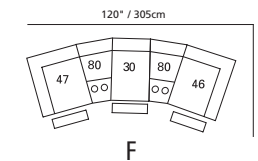

72" / 183cm wide
27 right arm facing
54" sofa bed

81 45° wedge
36" x 36" x 39"
91cm x 91cm x 99cm
• storage under armpad
• 2 cup holders

68" / 173cm wide
53 loveseat recliner
63 loveseat power recliner
inside arm to inside arm
= 42" / 107cm

23" / 58cm wide
30 armless recliner
60 armless power recliner

47" / 119cm wide
09 corner seat

04 home theater ottoman
44" x 28" x 19"
112cm x 72cm x 48cm
• storage drawer

MOST POPULAR CONFIGURATIONS

NOTE: ALWAYS ASSEMBLE CONFIGURATIONS FROM RIGHT HAND FACING TO LEFT HAND FACING COMPONENTS

STATIONARY OPTIONS

03 stationary loveseat
66" x 39" x 39"
168cm x 99cm x 99cm
inside arm to inside arm
= 42" / 107cm

22 sofa bed 60"
90" x 39" x 39"
229cm x 99cm x 99cm
inside arm to inside arm
= 64" / 163cm

Sizes may vary + or - 1"/2.5 cm

Width x Depth x Height

Specifications subject to change.

PALLISER
palliser.com