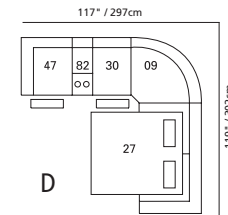

82 straight console
13" x 36" x 39"
33cm x 91cm x 99cm
• storage under armpad
• 2 cup holders

34" / 86cm wide
47 left arm facing recliner
67 left arm facing power recliner

72" / 183cm wide
26 left arm facing
54" sofa bed

72" / 183cm wide
27 right arm facing
54" sofa bed

81 45° wedge
36" x 36" x 39"
91cm x 91cm x 99cm
• storage under armpad
• 2 cup holders

68" / 173cm wide
53 loveseat recliner
63 loveseat power recliner
inside arm to inside arm
= 42" / 107cm

23" / 58cm wide
30 armless recliner
60 armless power recliner

47" / 119cm wide
09 corner seat

04 home theater ottoman
44" x 28" x 19"
112cm x 72cm x 48cm
• storage drawer

MOST POPULAR CONFIGURATIONS

NOTE: ALWAYS ASSEMBLE CONFIGURATIONS FROM RIGHT HAND FACING TO LEFT HAND FACING COMPONENTS

STATIONARY OPTIONS

03 stationary loveseat
66" x 39" x 39"
168cm x 99cm x 99cm
inside arm to inside arm
= 42" / 107cm

22 sofa bed 60"
90" x 39" x 39"
229cm x 99cm x 99cm
inside arm to inside arm
= 64" / 163cm