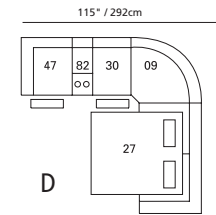

MOST POPULAR CONFIGURATIONS

NOTE: ALWAYS ASSEMBLE CONFIGURATIONS FROM RIGHT HAND FACING TO LEFT HAND FACING COMPONENTS