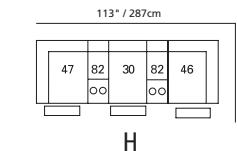

40" / 192cm wide
31 power recliner
32 rocker recliner
33 swivel rocker recliner
35 wall hugger recliner
inside arm to inside arm
= 17" / 43cm

33" / 84cm wide
47 left arm facing recliner
67 left arm facing power recliner

71" / 180cm wide
27 right arm facing
54" sofa bed

47" / 119cm wide
09 corner seat

82 straight console
13" x 36" x 36"
33cm x 91cm x 91cm
• storage under armpad
• 2 cup holders

80 home theater wedge
17" x 36" x 36"
43cm x 91cm x 91cm
• storage under armpad
• 2 cup holders

81 45° wedge
36" x 36" x 36"
91cm x 91cm x 91cm
• storage under armpad
• 2 cup holders

04 home theater ottoman
44" x 28" x 19"
112cm x 72cm x 48cm
• storage drawer

STATIONARY OPTIONS

03 stationary loveseat
62" x 39" x 41"
157cm x 99cm x 104cm
inside arm to inside arm
= 43" / 109cm

MOST POPULAR CONFIGURATIONS

NOTE: ALWAYS ASSEMBLE CONFIGURATIONS FROM RIGHT HAND FACING TO LEFT HAND FACING COMPONENTS