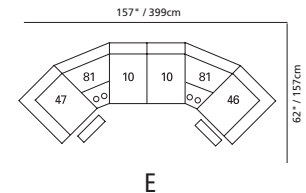

MOST POPULAR CONFIGURATIONS

NOTE: ALWAYS ASSEMBLE CONFIGURATIONS FROM RIGHT HAND FACING TO LEFT HAND FACING COMPONENTS