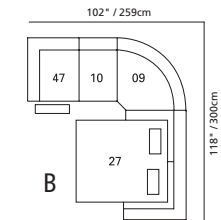

MOST POPULAR CONFIGURATIONS

NOTE: ALWAYS ASSEMBLE CONFIGURATIONS FROM RIGHT HAND FACING TO LEFT HAND FACING COMPONENTS