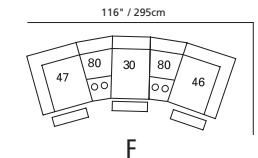

MOST POPULAR CONFIGURATIONS

NOTE: ALWAYS ASSEMBLE CONFIGURATIONS FROM RIGHT HAND FACING TO LEFT HAND FACING COMPONENTS