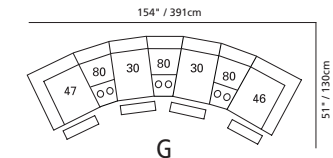

MOST POPULAR CONFIGURATIONS

NOTE: ALWAYS ASSEMBLE CONFIGURATIONS FROM RIGHT HAND FACING TO LEFT HAND FACING COMPONENTS