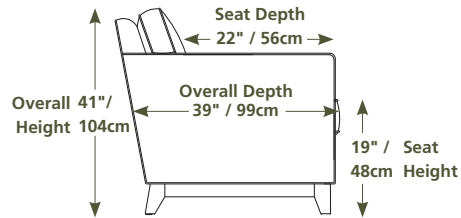

41094 / 46094 REGENT

Over 100 leathers, fabrics and colours to choose from. Your choice...

Wallhugger – fully reclines with only 2" / 5cm wall clearance, allowing greater decorating flexibility and more efficient use of space.

Forward extension to a maximum of 26" / 65cm.

Design • It • Yourself

84" / 213cm wide
51 sofa recliner
61 sofa power recliner
inside arm to inside arm
= 64" / 163cm

62" / 157cm wide
53 loveseat recliner
63 loveseat power recliner
inside arm to inside arm
= 43" / 109cm

40" / 192cm wide
31 power recliner
32 rocker recliner
33 swivel rocker recliner
35 wall hugger recliner
inside arm to inside arm
= 17" / 43cm

33" / 84cm wide
47 left arm facing recliner
67 left arm facing power recliner

33" / 84cm wide
46 right arm facing recliner
66 right arm facing power recliner

23" / 58cm wide
30 armless recliner
60 armless power recliner

23" / 58cm wide
10 armless chair

71" / 180cm wide
26 left arm facing
54" sofa bed

71" / 180cm wide
27 right arm facing
54" sofa bed

47" / 119cm wide
09 corner seat

82 straight console
13" x 36" x 36"
33cm x 91cm x 91cm
• storage under armpad
• 2 cup holders

80 home theater wedge
17" x 36" x 36"
43cm x 91cm x 91cm
• storage under armpad
• 2 cup holders

81 45° wedge
36" x 36" x 36"
91cm x 91cm x 91cm
• storage under armpad
• 2 cup holders

04 home theater ottoman
44" x 28" x 19"
112cm x 72cm x 48cm
• storage drawer

STATIONARY OPTIONS

03 stationary loveseat
62" x 39" x 41"
157cm x 99cm x 104cm
inside arm to inside arm
= 43" / 109cm