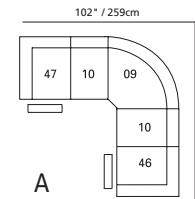

MOST POPULAR CONFIGURATIONS

NOTE: ALWAYS ASSEMBLE CONFIGURATIONS FROM RIGHT HAND FACING TO LEFT HAND FACING COMPONENTS