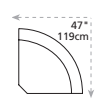

Forward extension to a maximum of 26" / 65cm.

Design • It • Yourself

84" / 213cm wide
51 sofa recliner
61 sofa power recliner
inside arm to inside arm
= 64" / 163cm

62" / 157cm wide
53 loveseat recliner
63 loveseat power recliner
inside arm to inside arm
= 43" / 109cm

40" / 192cm wide
31 power recliner
32 rocker recliner
33 swivel rocker recliner
35 wall hugger recliner
inside arm to inside arm
= 17" / 43cm

33" / 84cm wide
47 left arm facing recliner
67 left arm facing power recliner

33" / 84cm wide
46 right arm facing recliner
66 right arm facing power recliner

23" / 58cm wide
30 armless recliner
60 armless power recliner

23" / 58cm wide
10 armless chair

71" / 180cm wide
26 left arm facing
54" sofa bed

71" / 180cm wide
27 right arm facing
54" sofa bed

47" / 119cm wide
09 corner seat

82 straight console
13" x 36" x 36"
33cm x 91cm x 91cm
• storage under armpad
• 2 cup holders

80 home theater wedge
17" x 36" x 36"
43cm x 91cm x 91cm
• storage under armpad
• 2 cup holders