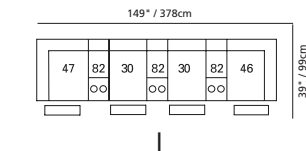

40" / 192cm wide
31 power recliner
32 rocker recliner
33 swivel rocker recliner
35 wall hugger recliner
inside arm to inside arm
= 17" / 43cm

33" / 84cm wide
47 left arm facing recliner
67 left arm facing power recliner

71" / 180cm wide
27 right arm facing
54" sofa bed

47" / 119cm wide
09 corner seat

82 straight console
13" x 36" x 36"
33cm x 91cm x 91cm
• storage under armpad
• 2 cup holders

80 home theater wedge
17" x 36" x 36"
43cm x 91cm x 91cm
• storage under armpad
• 2 cup holders

81 45° wedge
36" x 36" x 36"
91cm x 91cm x 91cm
• storage under armpad
• 2 cup holders

04 home theater ottoman
44" x 28" x 19"
112cm x 72cm x 48cm
• storage drawer

STATIONARY OPTIONS

03 stationary loveseat
62" x 39" x 41"
157cm x 99cm x 104cm
inside arm to inside arm
= 43" / 109cm

MOST POPULAR CONFIGURATIONS

NOTE: ALWAYS ASSEMBLE CONFIGURATIONS FROM RIGHT HAND FACING TO LEFT HAND FACING COMPONENTS