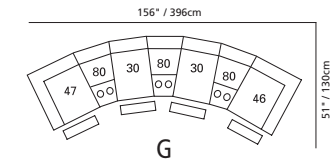

38" / 97cm wide  
31 power recliner  
32 rocker recliner  
33 swivel rocker recliner  
35 wall hugger recliner  
inside arm to inside arm  
= 17" / 43cm

32" / 81cm wide  
47 left arm facing recliner  
67 left arm facing power recliner

70" / 178cm wide  
27 right arm facing  
54" sofa bed

47" / 119cm wide  
09 corner seat

82 straight console  
13" x 36" x 36"  
33cm x 91cm x 91cm  
• storage under armpad  
• 2 cup holders

80 home theater wedge  
17" x 36" x 36"  
43cm x 91cm x 91cm  
• storage under armpad  
• 2 cup holders

81 45° wedge  
36" x 36" x 36"  
91cm x 91cm x 91cm  
• storage under armpad  
• 2 cup holders

04 home theater ottoman  
44" x 28" x 19"  
112cm x 72cm x 48cm  
• storage drawer

## MOST POPULAR CONFIGURATIONS

NOTE: ALWAYS ASSEMBLE CONFIGURATIONS FROM RIGHT HAND FACING TO LEFT HAND FACING COMPONENTS

**PALLISER**  
palliser.com

Sizes may vary + or - 1"/2.5 cm

Width x Depth x Height