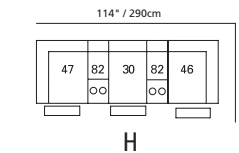

38" / 97cm wide  
31 power recliner  
32 rocker recliner  
33 swivel rocker recliner  
35 wall hugger recliner  
inside arm to inside arm  
= 17" / 43cm

32" / 81cm wide  
47 left arm facing recliner  
67 left arm facing power recliner

70" / 178cm wide  
27 right arm facing  
54" sofa bed

47" / 119cm wide  
09 corner seat

82 straight console  
13" x 36" x 36"  
33cm x 91cm x 91cm  
• storage under armpad  
• 2 cup holders

80 home theater wedge  
17" x 36" x 36"  
43cm x 91cm x 91cm  
• storage under armpad  
• 2 cup holders

81 45° wedge  
36" x 36" x 36"  
91cm x 91cm x 91cm  
• storage under armpad  
• 2 cup holders

04 home theater ottoman  
44" x 28" x 19"  
112cm x 72cm x 48cm  
• storage drawer

## MOST POPULAR CONFIGURATIONS

NOTE: ALWAYS ASSEMBLE CONFIGURATIONS FROM RIGHT HAND FACING TO LEFT HAND FACING COMPONENTS

**PALLISER**  
palliser.com

Sizes may vary + or - 1"/2.5 cm

Width x Depth x Height