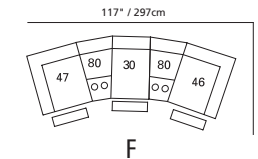

38" / 97cm wide  
31 power recliner  
32 rocker recliner  
33 swivel rocker recliner  
35 wall hugger recliner  
inside arm to inside arm  
= 17" / 43cm

32" / 81cm wide  
47 left arm facing recliner  
67 left arm facing power recliner

70" / 178cm wide  
27 right arm facing  
54" sofa bed

47" / 119cm wide  
09 corner seat

82 straight console  
13" x 36" x 36"  
33cm x 91cm x 91cm  
• storage under armpad  
• 2 cup holders

80 home theater wedge  
17" x 36" x 36"  
43cm x 91cm x 91cm  
• storage under armpad  
• 2 cup holders

81 45° wedge  
36" x 36" x 36"  
91cm x 91cm x 91cm  
• storage under armpad  
• 2 cup holders

04 home theater ottoman  
44" x 28" x 19"  
112cm x 72cm x 48cm  
• storage drawer

## MOST POPULAR CONFIGURATIONS

NOTE: ALWAYS ASSEMBLE CONFIGURATIONS FROM RIGHT HAND FACING TO LEFT HAND FACING COMPONENTS

**PALLISER**  
palliser.com

Sizes may vary + or - 1"/2.5 cm

Width x Depth x Height