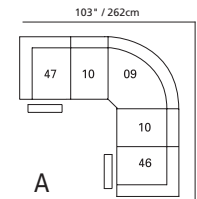

38" / 97cm wide  
31 power recliner  
32 rocker recliner  
33 swivel rocker recliner  
35 wall hugger recliner  
inside arm to inside arm  
= 17" / 43cm

32" / 81cm wide  
47 left arm facing recliner  
67 left arm facing power recliner

70" / 178cm wide  
27 right arm facing  
54" sofa bed

47" / 119cm wide  
09 corner seat

82 straight console  
13" x 36" x 36"  
33cm x 91cm x 91cm  
• storage under armpad  
• 2 cup holders

80 home theater wedge  
17" x 36" x 36"  
43cm x 91cm x 91cm  
• storage under armpad  
• 2 cup holders

81 45° wedge  
36" x 36" x 36"  
91cm x 91cm x 91cm  
• storage under armpad  
• 2 cup holders

04 home theater ottoman  
44" x 28" x 19"  
112cm x 72cm x 48cm  
• storage drawer

## MOST POPULAR CONFIGURATIONS

NOTE: ALWAYS ASSEMBLE CONFIGURATIONS FROM RIGHT HAND FACING TO LEFT HAND FACING COMPONENTS

**PALLISER**  
palliser.com

Sizes may vary + or - 1"/2.5 cm

Width x Depth x Height