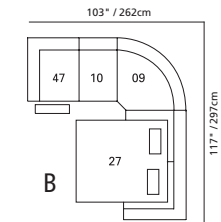

38" / 97cm wide  
31 power recliner  
32 rocker recliner  
33 swivel rocker recliner  
35 wall hugger recliner  
inside arm to inside arm  
= 17" / 43cm

32" / 81cm wide  
47 left arm facing recliner  
67 left arm facing power recliner

70" / 178cm wide  
27 right arm facing  
54" sofa bed

47" / 119cm wide  
09 corner seat

82 straight console  
13" x 36" x 36"  
33cm x 91cm x 91cm  
• storage under armpad  
• 2 cup holders

80 home theater wedge  
17" x 36" x 36"  
43cm x 91cm x 91cm  
• storage under armpad  
• 2 cup holders

81 45° wedge  
36" x 36" x 36"  
91cm x 91cm x 91cm  
• storage under armpad  
• 2 cup holders

04 home theater ottoman  
44" x 28" x 19"  
112cm x 72cm x 48cm  
• storage drawer

## MOST POPULAR CONFIGURATIONS

NOTE: ALWAYS ASSEMBLE CONFIGURATIONS FROM RIGHT HAND FACING TO LEFT HAND FACING COMPONENTS

**PALLISER**  
palliser.com

Sizes may vary + or - 1"/2.5 cm

Width x Depth x Height