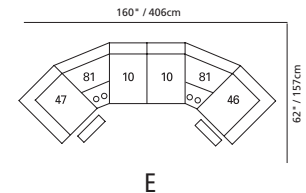

## Design • It • Yourself

85" / 216cm wide  
51 sofa recliner  
61 sofa power recliner  
inside arm to inside arm  
= 64" / 163cm

62" / 157cm wide  
53 loveseat recliner  
63 loveseat power recliner  
inside arm to inside arm  
= 42" / 107cm

70" / 178cm wide  
27 right arm facing  
54" sofa bed

47" / 119cm wide  
09 corner seat

82 straight console  
13" x 36" x 36"  
33cm x 91cm x 91cm  
• storage under armpad  
• 2 cup holders

80 home theater wedge  
17" x 36" x 36"  
43cm x 91cm x 91cm  
• storage under armpad  
• 2 cup holders

81 45° wedge  
36" x 36" x 36"  
91cm x 91cm x 91cm  
• storage under armpad  
• 2 cup holders

04 home theater ottoman  
44" x 28" x 19"  
112cm x 72cm x 48cm  
• storage drawer

## MOST POPULAR CONFIGURATIONS

NOTE: ALWAYS ASSEMBLE CONFIGURATIONS FROM RIGHT HAND FACING TO LEFT HAND FACING COMPONENTS

**PALLISER**  
palliser.com

Sizes may vary + or - 1"/2.5 cm

Width x Depth x Height