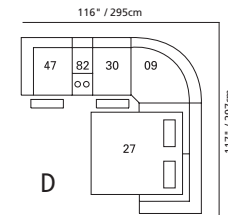

38" / 97cm wide  
31 power recliner  
32 rocker recliner  
33 swivel rocker recliner  
35 wall hugger recliner  
inside arm to inside arm  
= 17" / 43cm

32" / 81cm wide  
47 left arm facing recliner  
67 left arm facing power recliner

70" / 178cm wide  
27 right arm facing  
54" sofa bed

47" / 119cm wide  
09 corner seat

82 straight console  
13" x 36" x 36"  
33cm x 91cm x 91cm  
• storage under armpad  
• 2 cup holders

80 home theater wedge  
17" x 36" x 36"  
43cm x 91cm x 91cm  
• storage under armpad  
• 2 cup holders

81 45° wedge  
36" x 36" x 36"  
91cm x 91cm x 91cm  
• storage under armpad  
• 2 cup holders

04 home theater ottoman  
44" x 28" x 19"  
112cm x 72cm x 48cm  
• storage drawer

## MOST POPULAR CONFIGURATIONS

NOTE: ALWAYS ASSEMBLE CONFIGURATIONS FROM RIGHT HAND FACING TO LEFT HAND FACING COMPONENTS

**PALLISER**  
palliser.com

Sizes may vary + or - 1"/2.5 cm

Width x Depth x Height