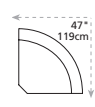

47" / 119cm wide
09 corner seat

82 straight console
13" x 36" x 36"
33cm x 91cm x 91cm
• storage under armpad
• 2 cup holders

80 home theater wedge
17" x 36" x 36"
43cm x 91cm x 91cm
• storage under armpad
• 2 cup holders

81 45° wedge
36" x 36" x 36"
91cm x 91cm x 91cm
• storage under armpad
• 2 cup holders