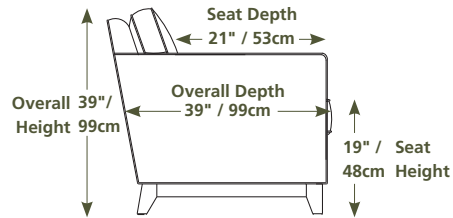

41097 / 46097 MELROSE

Over 100 leathers, fabrics and colours to choose from. Your choice...

Wallhugger – fully reclines with only 2" / 5cm wall clearance, allowing greater decorating flexibility and more efficient use of space.

Forward extension to a maximum of 26" / 65cm.

Design • It • Yourself

85" / 216cm wide
51 sofa recliner
61 sofa power recliner
inside arm to inside arm
= 64" / 163cm

62" / 157cm wide
53 loveseat recliner
63 loveseat power recliner
inside arm to inside arm
= 42" / 107cm

38" / 97cm wide
31 power recliner
32 rocker recliner
33 swivel rocker recliner
35 wall hugger recliner
inside arm to inside arm
= 17" / 43cm

32" / 81cm wide
47 left arm facing recliner
67 left arm facing power recliner

32" / 81cm wide
46 right arm facing recliner
66 right arm facing power recliner

23" / 58cm wide
30 armless recliner
60 armless power recliner

23" / 58cm wide
10 armless chair

70" / 178cm wide
26 left arm facing
54" sofa bed

70" / 178cm wide
27 right arm facing
54" sofa bed

47" / 119cm wide
09 corner seat

82 straight console
13" x 36" x 36"
33cm x 91cm x 91cm
• storage under armpad
• 2 cup holders

80 home theater wedge
17" x 36" x 36"
43cm x 91cm x 91cm
• storage under armpad
• 2 cup holders

81 45° wedge
36" x 36" x 36"
91cm x 91cm x 91cm
• storage under armpad
• 2 cup holders

04 home theater ottoman
44" x 28" x 19"
112cm x 72cm x 48cm
• storage drawer