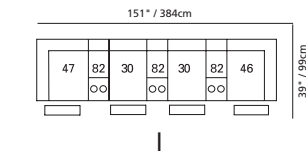

38" / 97cm wide  
31 power recliner  
32 rocker recliner  
33 swivel rocker recliner  
35 wall hugger recliner  
inside arm to inside arm  
= 17" / 43cm

32" / 81cm wide  
47 left arm facing recliner  
67 left arm facing power recliner

70" / 178cm wide  
27 right arm facing  
54" sofa bed

47" / 119cm wide  
09 corner seat

82 straight console  
13" x 36" x 36"  
33cm x 91cm x 91cm  
• storage under armpad  
• 2 cup holders

80 home theater wedge  
17" x 36" x 36"  
43cm x 91cm x 91cm  
• storage under armpad  
• 2 cup holders

81 45° wedge  
36" x 36" x 36"  
91cm x 91cm x 91cm  
• storage under armpad  
• 2 cup holders

04 home theater ottoman  
44" x 28" x 19"  
112cm x 72cm x 48cm  
• storage drawer

## MOST POPULAR CONFIGURATIONS

NOTE: ALWAYS ASSEMBLE CONFIGURATIONS FROM RIGHT HAND FACING TO LEFT HAND FACING COMPONENTS

**PALLISER**  
palliser.com

Sizes may vary + or - 1"/2.5 cm

Width x Depth x Height