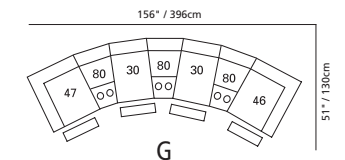

MOST POPULAR CONFIGURATIONS

NOTE: ALWAYS ASSEMBLE CONFIGURATIONS FROM RIGHT HAND FACING TO LEFT HAND FACING COMPONENTS

STATIONARY OPTIONS

03 stationary loveseat
66" x 39" x 40"
168cm x 99cm x 102cm
inside arm to inside arm
= 42" / 107cm

22 sofa bed 60"
90" x 39" x 40"
229cm x 99cm x 102cm
inside arm to inside arm
= 64" / 163cm

Sizes may vary + or - 1"/2.5 cm

Width x Depth x Height

Specifications subject to change.

PALLISER
palliser.com