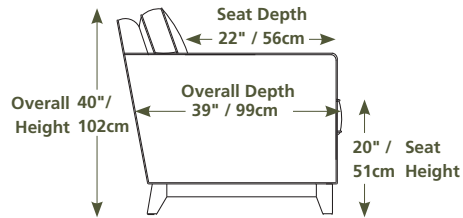

Design • It • Yourself

Wallhugger – fully reclines with only 2" / 5cm wall clearance, allowing greater decorating flexibility and more efficient use of space.

Forward extension to a maximum of 26" / 65cm.

42" / 107cm wide
31 power recliner
32 rocker recliner
33 swivel rocker recliner
35 wall hugger recliner
inside arm to inside arm
= 18" / 46cm

23" / 58cm wide
10 armless chair

82 straight console
13" x 36" x 36"
33cm x 91cm x 91cm
• storage under armpad
• 2 cup holders

33" / 84cm wide
47 left arm facing recliner
67 left arm facing power recliner

72" / 183cm wide
26 left arm facing
54" sofa bed

80 home theater wedge
17" x 36" x 36"
43cm x 91cm x 91cm
• storage under armpad
• 2 cup holders

90" / 229cm wide
51 sofa recliner
61 sofa power recliner
inside arm to inside arm
= 64" / 163cm

33" / 84cm wide
46 right arm facing recliner
66 right arm facing power recliner

72" / 183cm wide
27 right arm facing
54" sofa bed

81 45° wedge
36" x 36" x 36"
91cm x 91cm x 91cm
• storage under armpad
• 2 cup holders

66" / 168cm wide
53 loveseat recliner
63 loveseat power recliner
inside arm to inside arm
= 42" / 107cm

23" / 58cm wide
30 armless recliner
60 armless power recliner

47" / 119cm wide
09 corner seat

04 home theater ottoman
44" x 28" x 20"
112cm x 72cm x 51cm
• storage drawer