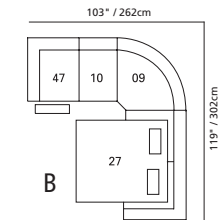

MOST POPULAR CONFIGURATIONS

NOTE: ALWAYS ASSEMBLE CONFIGURATIONS FROM RIGHT HAND FACING TO LEFT HAND FACING COMPONENTS

STATIONARY OPTIONS

03 stationary loveseat
66" x 39" x 40"
168cm x 99cm x 102cm
inside arm to inside arm
= 42" / 107cm

22 sofa bed 60"
90" x 39" x 40"
229cm x 99cm x 102cm
inside arm to inside arm
= 64" / 163cm

Sizes may vary + or - 1"/2.5 cm

Width x Depth x Height

Specifications subject to change.

PALLISER
palliser.com