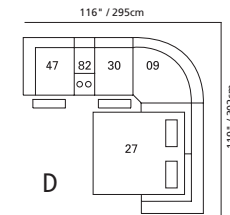

MOST POPULAR CONFIGURATIONS

NOTE: ALWAYS ASSEMBLE CONFIGURATIONS FROM RIGHT HAND FACING TO LEFT HAND FACING COMPONENTS

STATIONARY OPTIONS

03 stationary loveseat
66" x 39" x 40"
168cm x 99cm x 102cm
inside arm to inside arm
= 42" / 107cm

22 sofa bed 60"
90" x 39" x 40"
229cm x 99cm x 102cm
inside arm to inside arm
= 64" / 163cm

Sizes may vary + or - 1"/2.5 cm

Width x Depth x Height

Specifications subject to change.

PALLISER
palliser.com