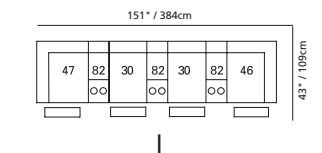

MOST POPULAR CONFIGURATIONS

NOTE: ALWAYS ASSEMBLE CONFIGURATIONS FROM RIGHT HAND FACING TO LEFT HAND FACING COMPONENTS

STATIONARY OPTIONS

03 stationary loveseat
66" x 39" x 40"
168cm x 99cm x 102cm
inside arm to inside arm
= 42" / 107cm

22 sofa bed 60"
90" x 39" x 40"
229cm x 99cm x 102cm
inside arm to inside arm
= 64" / 163cm

Sizes may vary + or - 1"/2.5 cm

Width x Depth x Height

Specifications subject to change.

PALLISER
palliser.com