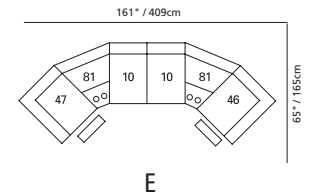

MOST POPULAR CONFIGURATIONS

NOTE: ALWAYS ASSEMBLE CONFIGURATIONS FROM RIGHT HAND FACING TO LEFT HAND FACING COMPONENTS

STATIONARY OPTIONS

03 stationary loveseat
66" x 39" x 40"
168cm x 99cm x 102cm
inside arm to inside arm
= 42" / 107cm

22 sofa bed 60"
90" x 39" x 40"
229cm x 99cm x 102cm
inside arm to inside arm
= 64" / 163cm

Sizes may vary + or - 1"/2.5 cm

Width x Depth x Height

Specifications subject to change.

PALLISER
palliser.com