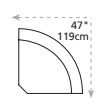

47" / 119cm wide
09 corner seat