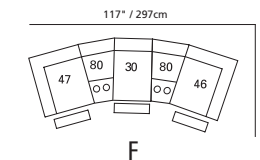

MOST POPULAR CONFIGURATIONS

NOTE: ALWAYS ASSEMBLE CONFIGURATIONS FROM RIGHT HAND FACING TO LEFT HAND FACING COMPONENTS

STATIONARY OPTIONS

03 stationary loveseat
66" x 39" x 40"
168cm x 99cm x 102cm
inside arm to inside arm
= 42" / 107cm

22 sofa bed 60"
90" x 39" x 40"
229cm x 99cm x 102cm
inside arm to inside arm
= 64" / 163cm

Sizes may vary + or - 1"/2.5 cm

Width x Depth x Height

Specifications subject to change.

PALLISER
palliser.com