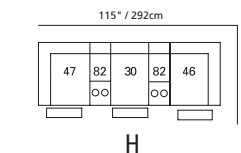

81 45° wedge  
36" x 36" x 36"  
91cm x 91cm x 91cm  
• storage under armpad  
• 2 cup holders

66" / 168cm wide  
53 loveseat recliner  
63 loveseat power recliner  
inside arm to inside arm  
= 42" / 107cm

23" / 58cm wide  
30 armless recliner  
60 armless power recliner

47" / 119cm wide  
09 corner seat

04 home theater ottoman  
44" x 28" x 20"  
112cm x 72cm x 51cm  
• storage drawer

## MOST POPULAR CONFIGURATIONS

NOTE: ALWAYS ASSEMBLE CONFIGURATIONS FROM RIGHT HAND FACING TO LEFT HAND FACING COMPONENTS

### STATIONARY OPTIONS

03 stationary loveseat  
66" x 39" x 40"  
168cm x 99cm x 102cm  
inside arm to inside arm  
= 42" / 107cm

22 sofa bed 60"  
90" x 39" x 40"  
229cm x 99cm x 102cm  
inside arm to inside arm  
= 64" / 163cm