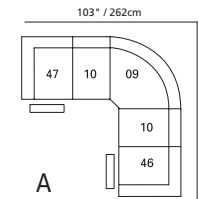

MOST POPULAR CONFIGURATIONS

NOTE: ALWAYS ASSEMBLE CONFIGURATIONS FROM RIGHT HAND FACING TO LEFT HAND FACING COMPONENTS

STATIONARY OPTIONS

03 stationary loveseat
66" x 39" x 40"
168cm x 99cm x 102cm
inside arm to inside arm
= 42" / 107cm

22 sofa bed 60"
90" x 39" x 40"
229cm x 99cm x 102cm
inside arm to inside arm
= 64" / 163cm

Sizes may vary + or - 1"/2.5 cm

Width x Depth x Height

Specifications subject to change.

PALLISER
palliser.com