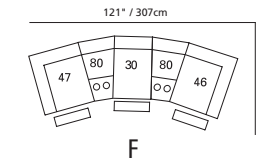

42" / 107cm wide
31 power recliner
32 rocker recliner
33 swivel rocker recliner
35 wall hugger recliner
inside arm to inside arm
= 23" / 58cm

34" / 86cm wide
47 left arm facing recliner
67 left arm facing power recliner

72" / 183cm wide
27 right arm facing
54" sofa bed

47" / 119cm wide
09 corner seat

82 straight console
13" x 36" x 36"
33cm x 91cm x 91cm
• storage under armpad
• 2 cup holders

80 home theater wedge
17" x 36" x 36"
43cm x 91cm x 91cm
• storage under armpad
• 2 cup holders

81 45° wedge
36" x 36" x 36"
91cm x 91cm x 91cm
• storage under armpad
• 2 cup holders

04 home theater ottoman
44" x 28" x 19"
112cm x 72cm x 48cm
• storage drawer

MOST POPULAR CONFIGURATIONS

NOTE: ALWAYS ASSEMBLE CONFIGURATIONS FROM RIGHT HAND FACING TO LEFT HAND FACING COMPONENTS

PALLISER
palliser.com

Sizes may vary + or - 1"/2.5 cm

Width x Depth x Height

Specifications subject to change.