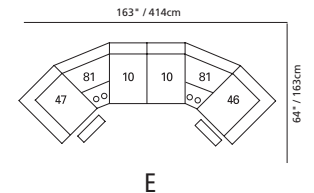

42" / 107cm wide
31 power recliner
32 rocker recliner
33 swivel rocker recliner
35 wall hugger recliner
inside arm to inside arm
= 23" / 58cm

34" / 86cm wide
47 left arm facing recliner
67 left arm facing power recliner

72" / 183cm wide
27 right arm facing
54" sofa bed

47" / 119cm wide
09 corner seat

82 straight console
13" x 36" x 36"
33cm x 91cm x 91cm
• storage under armpad
• 2 cup holders

80 home theater wedge
17" x 36" x 36"
43cm x 91cm x 91cm
• storage under armpad
• 2 cup holders

81 45° wedge
36" x 36" x 36"
91cm x 91cm x 91cm
• storage under armpad
• 2 cup holders

04 home theater ottoman
44" x 28" x 19"
112cm x 72cm x 48cm
• storage drawer

MOST POPULAR CONFIGURATIONS

NOTE: ALWAYS ASSEMBLE CONFIGURATIONS FROM RIGHT HAND FACING TO LEFT HAND FACING COMPONENTS

PALLISER
palliser.com

Sizes may vary + or - 1"/2.5 cm

Width x Depth x Height

Specifications subject to change.