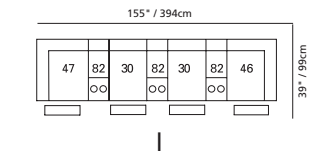

42" / 107cm wide
31 power recliner
32 rocker recliner
33 swivel rocker recliner
35 wall hugger recliner
inside arm to inside arm
= 23" / 58cm

34" / 86cm wide
47 left arm facing recliner
67 left arm facing power recliner

72" / 183cm wide
27 right arm facing
54" sofa bed

47" / 119cm wide
09 corner seat

82 straight console
13" x 36" x 36"
33cm x 91cm x 91cm
• storage under armpad
• 2 cup holders

80 home theater wedge
17" x 36" x 36"
43cm x 91cm x 91cm
• storage under armpad
• 2 cup holders

81 45° wedge
36" x 36" x 36"
91cm x 91cm x 91cm
• storage under armpad
• 2 cup holders

04 home theater ottoman
44" x 28" x 19"
112cm x 72cm x 48cm
• storage drawer

MOST POPULAR CONFIGURATIONS

NOTE: ALWAYS ASSEMBLE CONFIGURATIONS FROM RIGHT HAND FACING TO LEFT HAND FACING COMPONENTS

PALLISER
palliser.com

Sizes may vary + or - 1"/2.5 cm

Width x Depth x Height

Specifications subject to change.