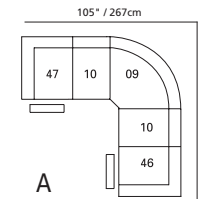

42" / 107cm wide
31 power recliner
32 rocker recliner
33 swivel rocker recliner
35 wall hugger recliner
inside arm to inside arm
= 23" / 58cm

34" / 86cm wide
47 left arm facing recliner
67 left arm facing power recliner

72" / 183cm wide
27 right arm facing
54" sofa bed

47" / 119cm wide
09 corner seat

82 straight console
13" x 36" x 36"
33cm x 91cm x 91cm
• storage under armpad
• 2 cup holders

80 home theater wedge
17" x 36" x 36"
43cm x 91cm x 91cm
• storage under armpad
• 2 cup holders

81 45° wedge
36" x 36" x 36"
91cm x 91cm x 91cm
• storage under armpad
• 2 cup holders

04 home theater ottoman
44" x 28" x 19"
112cm x 72cm x 48cm
• storage drawer

MOST POPULAR CONFIGURATIONS

NOTE: ALWAYS ASSEMBLE CONFIGURATIONS FROM RIGHT HAND FACING TO LEFT HAND FACING COMPONENTS

PALLISER
palliser.com

Sizes may vary + or - 1"/2.5 cm

Width x Depth x Height

Specifications subject to change.