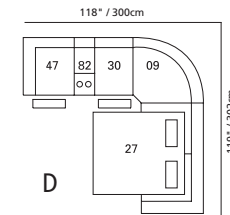

42" / 107cm wide
31 power recliner
32 rocker recliner
33 swivel rocker recliner
35 wall hugger recliner
inside arm to inside arm
= 23" / 58cm

34" / 86cm wide
47 left arm facing recliner
67 left arm facing power recliner

72" / 183cm wide
27 right arm facing
54" sofa bed

47" / 119cm wide
09 corner seat

82 straight console
13" x 36" x 36"
33cm x 91cm x 91cm
• storage under armpad
• 2 cup holders

80 home theater wedge
17" x 36" x 36"
43cm x 91cm x 91cm
• storage under armpad
• 2 cup holders

81 45° wedge
36" x 36" x 36"
91cm x 91cm x 91cm
• storage under armpad
• 2 cup holders

04 home theater ottoman
44" x 28" x 19"
112cm x 72cm x 48cm
• storage drawer

MOST POPULAR CONFIGURATIONS

NOTE: ALWAYS ASSEMBLE CONFIGURATIONS FROM RIGHT HAND FACING TO LEFT HAND FACING COMPONENTS

PALLISER
palliser.com

Sizes may vary + or - 1"/2.5 cm

Width x Depth x Height

Specifications subject to change.