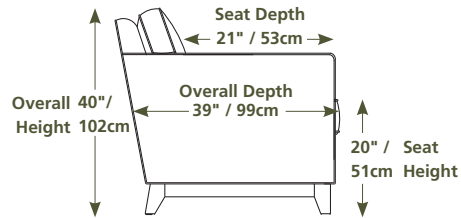

41104 CHARLESTON

Over 100 leathers, fabrics and colours to choose from. Your choice...

Wallhugger – fully reclines with only 2" / 5cm wall clearance, allowing greater decorating flexibility and more efficient use of space.

Forward extension to a maximum of 26" / 65cm.

Design • It • Yourself

91" / 231cm wide
51 sofa recliner
61 sofa power recliner
inside arm to inside arm
= 72" / 183cm

67" / 170cm wide
53 loveseat recliner
63 loveseat power recliner
inside arm to inside arm
= 48" / 122cm

42" / 107cm wide
31 power recliner
32 rocker recliner
33 swivel rocker recliner
35 wall hugger recliner
inside arm to inside arm
= 23" / 58cm

34" / 86cm wide
47 left arm facing recliner
67 left arm facing power recliner

34" / 86cm wide
46 right arm facing recliner
66 right arm facing power recliner

24" / 61cm wide
30 armless recliner
60 armless power recliner

24" / 61cm wide
10 armless chair

72" / 183cm wide
26 left arm facing
54" sofa bed

72" / 183cm wide
27 right arm facing
54" sofa bed

47" / 119cm wide
09 corner seat

82 straight console
13" x 36" x 36"
33cm x 91cm x 91cm
• storage under armpad
• 2 cup holders

80 home theater wedge
17" x 36" x 36"
43cm x 91cm x 91cm
• storage under armpad
• 2 cup holders

81 45° wedge
36" x 36" x 36"
91cm x 91cm x 91cm
• storage under armpad
• 2 cup holders

04 home theater ottoman
44" x 28" x 19"
112cm x 72cm x 48cm
• storage drawer