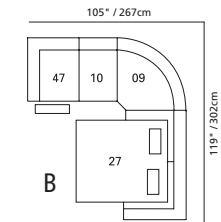

34" / 86cm wide
46 right arm facing recliner
66 right arm facing power recliner

24" / 61cm wide
30 armless recliner
60 armless power recliner

24" / 61cm wide
10 armless chair

72" / 183cm wide
26 left arm facing
54" sofa bed

72" / 183cm wide
27 right arm facing
54" sofa bed

47" / 119cm wide
09 corner seat

82 straight console
13" x 36" x 36"
33cm x 91cm x 91cm
• storage under armpad
• 2 cup holders

80 home theater wedge
17" x 36" x 36"
43cm x 91cm x 91cm
• storage under armpad
• 2 cup holders

81 45° wedge
36" x 36" x 36"
91cm x 91cm x 91cm
• storage under armpad
• 2 cup holders

04 home theater ottoman
44" x 28" x 19"
112cm x 72cm x 48cm
• storage drawer

MOST POPULAR CONFIGURATIONS

NOTE: ALWAYS ASSEMBLE CONFIGURATIONS FROM RIGHT HAND FACING TO LEFT HAND FACING COMPONENTS

PALLISER
palliser.com

Sizes may vary + or - 1"/2.5 cm

Width x Depth x Height

Specifications subject to change.