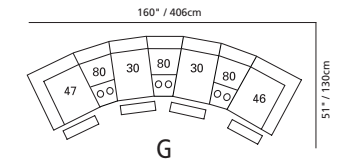

42" / 107cm wide
31 power recliner
32 rocker recliner
33 swivel rocker recliner
35 wall hugger recliner
inside arm to inside arm
= 23" / 58cm

34" / 86cm wide
47 left arm facing recliner
67 left arm facing power recliner

72" / 183cm wide
27 right arm facing
54" sofa bed

47" / 119cm wide
09 corner seat

82 straight console
13" x 36" x 36"
33cm x 91cm x 91cm
• storage under armpad
• 2 cup holders

80 home theater wedge
17" x 36" x 36"
43cm x 91cm x 91cm
• storage under armpad
• 2 cup holders

81 45° wedge
36" x 36" x 36"
91cm x 91cm x 91cm
• storage under armpad
• 2 cup holders

04 home theater ottoman
44" x 28" x 19"
112cm x 72cm x 48cm
• storage drawer

MOST POPULAR CONFIGURATIONS

NOTE: ALWAYS ASSEMBLE CONFIGURATIONS FROM RIGHT HAND FACING TO LEFT HAND FACING COMPONENTS

PALLISER
palliser.com

Sizes may vary + or - 1"/2.5 cm

Width x Depth x Height

Specifications subject to change.