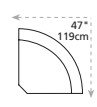

42" / 107cm wide
31 power recliner
32 rocker recliner
33 swivel rocker recliner
35 wall hugger recliner
inside arm to inside arm
= 23" / 58cm

34" / 86cm wide
47 left arm facing recliner
67 left arm facing power recliner

34" / 86cm wide
46 right arm facing recliner
66 right arm facing power recliner

24" / 61cm wide
30 armless recliner
60 armless power recliner

24" / 61cm wide
10 armless chair

72" / 183cm wide
26 left arm facing
54" sofa bed

72" / 183cm wide
27 right arm facing
54" sofa bed

47" / 119cm wide
09 corner seat

82 straight console
13" x 36" x 36"
33cm x 91cm x 91cm
• storage under armpad
• 2 cup holders

80 home theater wedge
17" x 36" x 36"
43cm x 91cm x 91cm
• storage under armpad
• 2 cup holders

81 45° wedge
36" x 36" x 36"
91cm x 91cm x 91cm
• storage under armpad
• 2 cup holders

04 home theater ottoman
44" x 28" x 19"
112cm x 72cm x 48cm
• storage drawer

MOST POPULAR CONFIGURATIONS

NOTE: ALWAYS ASSEMBLE CONFIGURATIONS FROM RIGHT HAND FACING TO LEFT HAND FACING COMPONENTS