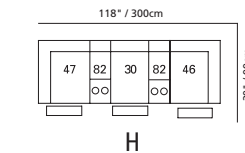

34" / 86cm wide
46 right arm facing recliner
66 right arm facing power recliner

24" / 61cm wide
30 armless recliner
60 armless power recliner

24" / 61cm wide
10 armless chair

72" / 183cm wide
26 left arm facing
54" sofa bed

72" / 183cm wide
27 right arm facing
54" sofa bed

47" / 119cm wide
09 corner seat

82 straight console
13" x 36" x 36"
33cm x 91cm x 91cm
• storage under armpad
• 2 cup holders

80 home theater wedge
17" x 36" x 36"
43cm x 91cm x 91cm
• storage under armpad
• 2 cup holders

81 45° wedge
36" x 36" x 36"
91cm x 91cm x 91cm
• storage under armpad
• 2 cup holders

04 home theater ottoman
44" x 28" x 19"
112cm x 72cm x 48cm
• storage drawer

MOST POPULAR CONFIGURATIONS

NOTE: ALWAYS ASSEMBLE CONFIGURATIONS FROM RIGHT HAND FACING TO LEFT HAND FACING COMPONENTS

PALLISER
palliser.com

Sizes may vary + or - 1"/2.5 cm

Width x Depth x Height

Specifications subject to change.