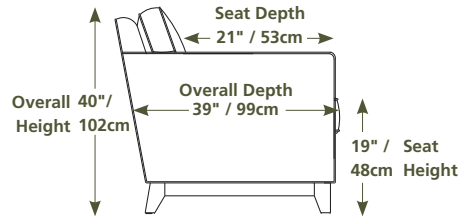

41110 / 46110 HARLOW

Over 100 leathers, fabrics and colours to choose from. Your choice...

Wallhugger – fully reclines with only 2" / 5cm wall clearance, allowing greater decorating flexibility and more efficient use of space.

Forward extension to a maximum of 26" / 65cm.

Design • It • Yourself

84" / 213cm wide
51 sofa recliner
61 sofa power recliner
inside arm to inside arm
= 66" / 168cm

62" / 157cm wide
53 loveseat recliner
63 loveseat power recliner
inside arm to inside arm
= 42" / 107cm

36" / 91cm wide
31 power recliner
32 rocker recliner
33 swivel rocker recliner
35 wall hugger recliner
inside arm to inside arm
= 17" / 43cm

30" / 76cm wide
47 left arm facing recliner
67 left arm facing power recliner

30" / 76cm wide
46 right arm facing recliner
66 right arm facing power recliner

24" / 61cm wide
30 armless recliner
60 armless power recliner

24" / 61cm wide
10 armless chair

67" / 170cm wide
26 left arm facing
54" sofa bed

67" / 170cm wide
27 right arm facing
54" sofa bed

47" / 119cm wide
09 corner seat

82 straight console
13" x 36" x 36"
33cm x 91cm x 91cm
• storage under armpad
• 2 cup holders

80 home theater wedge
17" x 36" x 36"
43cm x 91cm x 91cm
• storage under armpad
• 2 cup holders

81 45° wedge
36" x 36" x 36"
91cm x 91cm x 91cm
• storage under armpad
• 2 cup holders

04 home theater ottoman
44" x 28" x 19"
112cm x 72cm x 48cm
• storage drawer