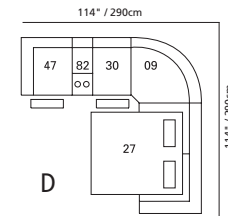

67" / 170cm wide
27 right arm facing
54" sofa bed

47" / 119cm wide
09 corner seat

82 straight console
13" x 36" x 36"
33cm x 91cm x 91cm
• storage under armpad
• 2 cup holders

80 home theater wedge
17" x 36" x 36"
43cm x 91cm x 91cm
• storage under armpad
• 2 cup holders

81 45° wedge
36" x 36" x 36"
91cm x 91cm x 91cm
• storage under armpad
• 2 cup holders

04 home theater ottoman
44" x 28" x 19"
112cm x 72cm x 48cm
• storage drawer

MOST POPULAR CONFIGURATIONS

NOTE: ALWAYS ASSEMBLE CONFIGURATIONS FROM RIGHT HAND FACING TO LEFT HAND FACING COMPONENTS

STATIONARY OPTIONS

84" / 213cm wide
01 stationary sofa
inside arm to inside arm = 66" / 168cm

62" / 157cm
03 stationary loveseat
inside arm to inside arm = 42" / 107cm

36" / 91cm
02 stationary chair
inside arm to inside arm = 17" / 43cm

26" x 23" x 17"
66cm x 58cm x 43cm
24 small ottoman

73" / 185cm
21 sofa bed 54"
inside arm to inside arm = 56" / 142cm

Sizes may vary + or - 1"/2.5 cm

Width x Depth x Height

Specifications subject to change.