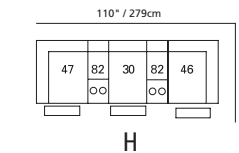

67" / 170cm wide
27 right arm facing
54" sofa bed

47" / 119cm wide
09 corner seat

82 straight console
13" x 36" x 36"
33cm x 91cm x 91cm
• storage under armpad
• 2 cup holders

80 home theater wedge
17" x 36" x 36"
43cm x 91cm x 91cm
• storage under armpad
• 2 cup holders

81 45° wedge
36" x 36" x 36"
91cm x 91cm x 91cm
• storage under armpad
• 2 cup holders

04 home theater ottoman
44" x 28" x 19"
112cm x 72cm x 48cm
• storage drawer

MOST POPULAR CONFIGURATIONS

NOTE: ALWAYS ASSEMBLE CONFIGURATIONS FROM RIGHT HAND FACING TO LEFT HAND FACING COMPONENTS

STATIONARY OPTIONS

84" / 213cm wide
01 stationary sofa
inside arm to inside arm = 66" / 168cm

62" / 157cm
03 stationary loveseat
inside arm to inside arm = 42" / 107cm

36" / 91cm
02 stationary chair
inside arm to inside arm = 17" / 43cm

26" x 23" x 17"
66cm x 58cm x 43cm
24 small ottoman

73" / 185cm
21 sofa bed 54"
inside arm to inside arm = 56" / 142cm

Sizes may vary + or - 1"/2.5 cm

Width x Depth x Height

Specifications subject to change.