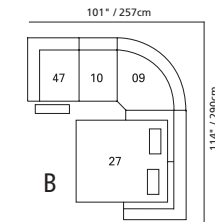

67" / 170cm wide
27 right arm facing
54" sofa bed

47" / 119cm wide
09 corner seat

82 straight console
13" x 36" x 36"
33cm x 91cm x 91cm
• storage under armpad
• 2 cup holders

80 home theater wedge
17" x 36" x 36"
43cm x 91cm x 91cm
• storage under armpad
• 2 cup holders

81 45° wedge
36" x 36" x 36"
91cm x 91cm x 91cm
• storage under armpad
• 2 cup holders

04 home theater ottoman
44" x 28" x 19"
112cm x 72cm x 48cm
• storage drawer

MOST POPULAR CONFIGURATIONS

NOTE: ALWAYS ASSEMBLE CONFIGURATIONS FROM RIGHT HAND FACING TO LEFT HAND FACING COMPONENTS

STATIONARY OPTIONS

84" / 213cm wide
01 stationary sofa
inside arm to inside arm = 66" / 168cm

62" / 157cm
03 stationary loveseat
inside arm to inside arm = 42" / 107cm

36" / 91cm
02 stationary chair
inside arm to inside arm = 17" / 43cm

26" x 23" x 17"
66cm x 58cm x 43cm
24 small ottoman

73" / 185cm
21 sofa bed 54"
inside arm to inside arm = 56" / 142cm

Sizes may vary + or - 1"/2.5 cm

Width x Depth x Height

Specifications subject to change.