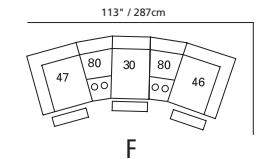

67" / 170cm wide
27 right arm facing
54" sofa bed

47" / 119cm wide
09 corner seat

82 straight console
13" x 36" x 36"
33cm x 91cm x 91cm
• storage under armpad
• 2 cup holders

80 home theater wedge
17" x 36" x 36"
43cm x 91cm x 91cm
• storage under armpad
• 2 cup holders

81 45° wedge
36" x 36" x 36"
91cm x 91cm x 91cm
• storage under armpad
• 2 cup holders

04 home theater ottoman
44" x 28" x 19"
112cm x 72cm x 48cm
• storage drawer

MOST POPULAR CONFIGURATIONS

NOTE: ALWAYS ASSEMBLE CONFIGURATIONS FROM RIGHT HAND FACING TO LEFT HAND FACING COMPONENTS

STATIONARY OPTIONS

84" / 213cm wide
01 stationary sofa
inside arm to inside arm = 66" / 168cm

62" / 157cm
03 stationary loveseat
inside arm to inside arm = 42" / 107cm

36" / 91cm
02 stationary chair
inside arm to inside arm = 17" / 43cm

26" x 23" x 17"
66cm x 58cm x 43cm
24 small ottoman

73" / 185cm
21 sofa bed 54"
inside arm to inside arm = 56" / 142cm

Sizes may vary + or - 1"/2.5 cm

Width x Depth x Height

Specifications subject to change.