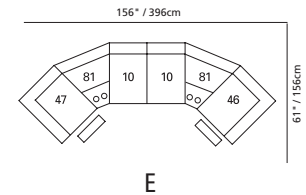

67" / 170cm wide
27 right arm facing
54" sofa bed

47" / 119cm wide
09 corner seat

82 straight console
13" x 36" x 36"
33cm x 91cm x 91cm
• storage under armpad
• 2 cup holders

80 home theater wedge
17" x 36" x 36"
43cm x 91cm x 91cm
• storage under armpad
• 2 cup holders

81 45° wedge
36" x 36" x 36"
91cm x 91cm x 91cm
• storage under armpad
• 2 cup holders

04 home theater ottoman
44" x 28" x 19"
112cm x 72cm x 48cm
• storage drawer

MOST POPULAR CONFIGURATIONS

NOTE: ALWAYS ASSEMBLE CONFIGURATIONS FROM RIGHT HAND FACING TO LEFT HAND FACING COMPONENTS

STATIONARY OPTIONS

84" / 213cm wide
01 stationary sofa
inside arm to inside arm = 66" / 168cm

62" / 157cm
03 stationary loveseat
inside arm to inside arm = 42" / 107cm

36" / 91cm
02 stationary chair
inside arm to inside arm = 17" / 43cm

26" x 23" x 17"
66cm x 58cm x 43cm
24 small ottoman

73" / 185cm
21 sofa bed 54"
inside arm to inside arm = 56" / 142cm

Sizes may vary + or - 1"/2.5 cm

Width x Depth x Height

Specifications subject to change.