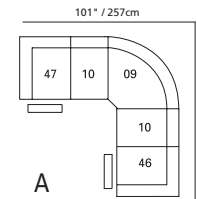

67" / 170cm wide
27 right arm facing
54" sofa bed

47" / 119cm wide
09 corner seat

82 straight console
13" x 36" x 36"
33cm x 91cm x 91cm
• storage under armpad
• 2 cup holders

80 home theater wedge
17" x 36" x 36"
43cm x 91cm x 91cm
• storage under armpad
• 2 cup holders

81 45° wedge
36" x 36" x 36"
91cm x 91cm x 91cm
• storage under armpad
• 2 cup holders

04 home theater ottoman
44" x 28" x 19"
112cm x 72cm x 48cm
• storage drawer

MOST POPULAR CONFIGURATIONS

NOTE: ALWAYS ASSEMBLE CONFIGURATIONS FROM RIGHT HAND FACING TO LEFT HAND FACING COMPONENTS

STATIONARY OPTIONS

84" / 213cm wide
01 stationary sofa
inside arm to inside arm = 66" / 168cm

62" / 157cm
03 stationary loveseat
inside arm to inside arm = 42" / 107cm

36" / 91cm
02 stationary chair
inside arm to inside arm = 17" / 43cm

26" x 23" x 17"
66cm x 58cm x 43cm
24 small ottoman

73" / 185cm
21 sofa bed 54"
inside arm to inside arm = 56" / 142cm

Sizes may vary + or - 1"/2.5 cm

Width x Depth x Height

Specifications subject to change.