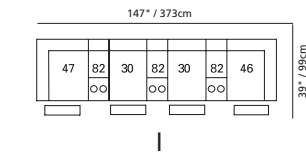

67" / 170cm wide
27 right arm facing
54" sofa bed

47" / 119cm wide
09 corner seat

82 straight console
13" x 36" x 36"
33cm x 91cm x 91cm
• storage under armpad
• 2 cup holders

80 home theater wedge
17" x 36" x 36"
43cm x 91cm x 91cm
• storage under armpad
• 2 cup holders

81 45° wedge
36" x 36" x 36"
91cm x 91cm x 91cm
• storage under armpad
• 2 cup holders

04 home theater ottoman
44" x 28" x 19"
112cm x 72cm x 48cm
• storage drawer

MOST POPULAR CONFIGURATIONS

NOTE: ALWAYS ASSEMBLE CONFIGURATIONS FROM RIGHT HAND FACING TO LEFT HAND FACING COMPONENTS

STATIONARY OPTIONS

84" / 213cm wide
01 stationary sofa
inside arm to inside arm = 66" / 168cm

62" / 157cm
03 stationary loveseat
inside arm to inside arm = 42" / 107cm

36" / 91cm
02 stationary chair
inside arm to inside arm = 17" / 43cm

26" x 23" x 17"
66cm x 58cm x 43cm
24 small ottoman

73" / 185cm
21 sofa bed 54"
inside arm to inside arm = 56" / 142cm

Sizes may vary + or - 1"/2.5 cm

Width x Depth x Height

Specifications subject to change.