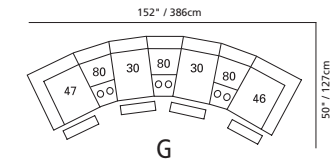

67" / 170cm wide
27 right arm facing
54" sofa bed

47" / 119cm wide
09 corner seat

82 straight console
13" x 36" x 36"
33cm x 91cm x 91cm
• storage under armpad
• 2 cup holders

80 home theater wedge
17" x 36" x 36"
43cm x 91cm x 91cm
• storage under armpad
• 2 cup holders

81 45° wedge
36" x 36" x 36"
91cm x 91cm x 91cm
• storage under armpad
• 2 cup holders

04 home theater ottoman
44" x 28" x 19"
112cm x 72cm x 48cm
• storage drawer

MOST POPULAR CONFIGURATIONS

NOTE: ALWAYS ASSEMBLE CONFIGURATIONS FROM RIGHT HAND FACING TO LEFT HAND FACING COMPONENTS

STATIONARY OPTIONS

84" / 213cm wide
01 stationary sofa
inside arm to inside arm = 66" / 168cm

62" / 157cm
03 stationary loveseat
inside arm to inside arm = 42" / 107cm

36" / 91cm
02 stationary chair
inside arm to inside arm = 17" / 43cm

26" x 23" x 17"
66cm x 58cm x 43cm
24 small ottoman

73" / 185cm
21 sofa bed 54"
inside arm to inside arm = 56" / 142cm

Sizes may vary + or - 1"/2.5 cm

Width x Depth x Height

Specifications subject to change.