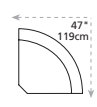

## Design • It • Yourself

89" / 226cm wide  
51 sofa recliner  
61 sofa power recliner  
inside arm to inside arm  
= 63" / 160cm

67" / 170cm wide  
53 loveseat recliner  
63 loveseat power recliner  
inside arm to inside arm  
= 42" / 107cm

43" / 109cm wide  
31 power recliner  
32 rocker recliner  
33 swivel rocker recliner  
35 wall hugger recliner  
inside arm to inside arm  
= 17" / 43cm

34" / 86cm wide  
47 left arm facing recliner  
67 left arm facing power recliner

34" / 86cm wide  
46 right arm facing recliner  
66 right arm facing power recliner

24" / 61cm wide  
30 armless recliner  
60 armless power recliner

24" / 61cm wide  
10 armless chair

71" / 180cm wide  
26 left arm facing  
54" sofa bed

71" / 180cm wide  
27 right arm facing  
54" sofa bed

47" / 119cm wide  
09 corner seat

82 straight console  
13" x 36" x 36"  
33cm x 91cm x 91cm  
• storage under armpad  
• 2 cup holders

80 home theater wedge  
17" x 36" x 36"  
43cm x 91cm x 91cm  
• storage under armpad  
• 2 cup holders