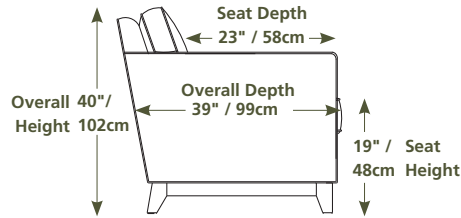

41162 / 46162 DALEY

Over 100 leathers, fabrics and colours to choose from. Your choice...

Wallhugger – fully reclines with only 2" / 5cm wall clearance, allowing greater decorating flexibility and more efficient use of space.

Forward extension to a maximum of 26" / 65cm.

Design • It • Yourself

89" / 226cm wide
51 sofa recliner
61 sofa power recliner
inside arm to inside arm
= 63" / 160cm

67" / 170cm wide
53 loveseat recliner
63 loveseat power recliner
inside arm to inside arm
= 42" / 107cm

43" / 109cm wide
31 power recliner
32 rocker recliner
33 swivel rocker recliner
35 wall hugger recliner
inside arm to inside arm
= 17" / 43cm

34" / 86cm wide
47 left arm facing recliner
67 left arm facing power recliner

34" / 86cm wide
46 right arm facing recliner
66 right arm facing power recliner

24" / 61cm wide
30 armless recliner
60 armless power recliner

24" / 61cm wide
10 armless chair

71" / 180cm wide
26 left arm facing
54" sofa bed

71" / 180cm wide
27 right arm facing
54" sofa bed

47" / 119cm wide
09 corner seat

82 straight console
13" x 36" x 36"
33cm x 91cm x 91cm
• storage under armpad
• 2 cup holders

80 home theater wedge
17" x 36" x 36"
43cm x 91cm x 91cm
• storage under armpad
• 2 cup holders

81 45° wedge
36" x 36" x 36"
91cm x 91cm x 91cm
• storage under armpad
• 2 cup holders

04 home theater ottoman
44" x 28" x 19"
112cm x 72cm x 48cm
• storage drawer