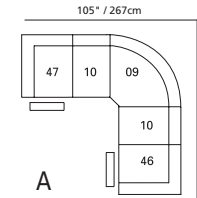

MOST POPULAR CONFIGURATIONS

NOTE: ALWAYS ASSEMBLE CONFIGURATIONS FROM RIGHT HAND FACING TO LEFT HAND FACING COMPONENTS