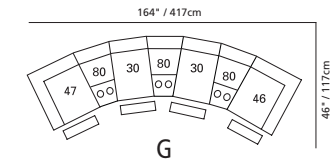

MOST POPULAR CONFIGURATIONS

NOTE: ALWAYS ASSEMBLE CONFIGURATIONS FROM RIGHT HAND FACING TO LEFT HAND FACING COMPONENTS