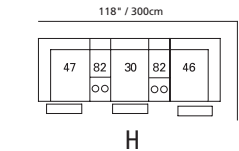

MOST POPULAR CONFIGURATIONS

NOTE: ALWAYS ASSEMBLE CONFIGURATIONS FROM RIGHT HAND FACING TO LEFT HAND FACING COMPONENTS