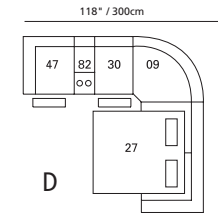

MOST POPULAR CONFIGURATIONS

NOTE: ALWAYS ASSEMBLE CONFIGURATIONS FROM RIGHT HAND FACING TO LEFT HAND FACING COMPONENTS