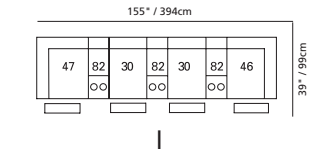

MOST POPULAR CONFIGURATIONS

NOTE: ALWAYS ASSEMBLE CONFIGURATIONS FROM RIGHT HAND FACING TO LEFT HAND FACING COMPONENTS