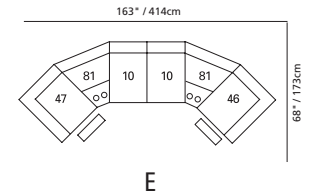

MOST POPULAR CONFIGURATIONS

NOTE: ALWAYS ASSEMBLE CONFIGURATIONS FROM RIGHT HAND FACING TO LEFT HAND FACING COMPONENTS