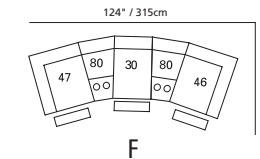

MOST POPULAR CONFIGURATIONS

NOTE: ALWAYS ASSEMBLE CONFIGURATIONS FROM RIGHT HAND FACING TO LEFT HAND FACING COMPONENTS