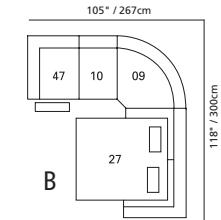

MOST POPULAR CONFIGURATIONS

NOTE: ALWAYS ASSEMBLE CONFIGURATIONS FROM RIGHT HAND FACING TO LEFT HAND FACING COMPONENTS