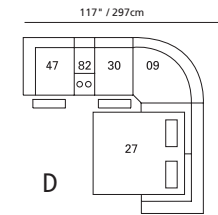

34" / 86cm wide
46 right arm facing recliner
66 right arm facing power recliner

24" / 61cm wide
30 armless recliner
60 armless power recliner

24" / 61cm wide
10 armless chair

71" / 180cm wide
26 left arm facing
54" sofa bed

71" / 180cm wide
27 right arm facing
54" sofa bed

47" / 119cm wide
09 corner seat

82 straight console
13" x 36" x 36"
33cm x 91cm x 91cm
• storage under armpad
• 2 cup holders

80 home theater wedge
17" x 36" x 36"
43cm x 91cm x 91cm
• storage under armpad
• 2 cup holders

81 45° wedge
36" x 36" x 36"
91cm x 91cm x 91cm
• storage under armpad
• 2 cup holders

04 home theater ottoman
44" x 28" x 19"
112cm x 71cm x 48cm
• storage drawer

MOST POPULAR CONFIGURATIONS

NOTE: ALWAYS ASSEMBLE CONFIGURATIONS FROM RIGHT HAND FACING TO LEFT HAND FACING COMPONENTS

PALLISER
palliser.com

Sizes may vary + or - 1"/2.5 cm

Width x Depth x Height

Specifications subject to change.