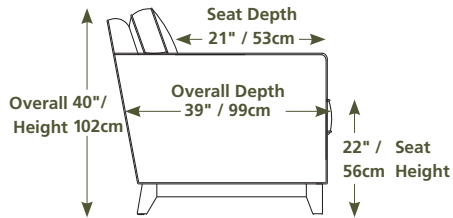

41164 / 46164 BENSON

Over 100 leathers, fabrics and colours to choose from. Your choice...

Wallhugger – fully reclines with only 2" / 5cm wall clearance, allowing greater decorating flexibility and more efficient use of space.

Forward extension to a maximum of 26" / 65cm.

Design • It • Yourself

89" / 226cm wide
51 sofa recliner
61 sofa power recliner
inside arm to inside arm
= 63" / 160cm

67" / 170cm wide
53 loveseat recliner
63 loveseat power recliner
inside arm to inside arm
= 43" / 109cm

43" / 109cm wide
31 power recliner
32 rocker recliner
33 swivel rocker recliner
35 wall hugger recliner
inside arm to inside arm
= 17" / 43cm

34" / 86cm wide
47 left arm facing recliner
67 left arm facing power recliner

34" / 86cm wide
46 right arm facing recliner
66 right arm facing power recliner

24" / 61cm wide
30 armless recliner
60 armless power recliner

24" / 61cm wide
10 armless chair

71" / 180cm wide
26 left arm facing
54" sofa bed

71" / 180cm wide
27 right arm facing
54" sofa bed

47" / 119cm wide
09 corner seat

82 straight console
13" x 36" x 36"
33cm x 91cm x 91cm
• storage under armpad
• 2 cup holders

80 home theater wedge
17" x 36" x 36"
43cm x 91cm x 91cm
• storage under armpad
• 2 cup holders

81 45° wedge
36" x 36" x 36"
91cm x 91cm x 91cm
• storage under armpad
• 2 cup holders

04 home theater ottoman
44" x 28" x 19"
112cm x 71cm x 48cm
• storage drawer