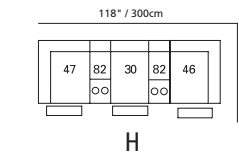

43" / 109cm wide
31 power recliner
32 rocker recliner
33 swivel rocker recliner
35 wall hugger recliner
inside arm to inside arm
= 17" / 43cm

34" / 86cm wide
47 left arm facing recliner
67 left arm facing power recliner

71" / 180cm wide
27 right arm facing
54" sofa bed

47" / 119cm wide
09 corner seat

82 straight console
13" x 36" x 36"
33cm x 91cm x 91cm
• storage under armpad
• 2 cup holders

80 home theater wedge
17" x 36" x 36"
43cm x 91cm x 91cm
• storage under armpad
• 2 cup holders

81 45° wedge
36" x 36" x 36"
91cm x 91cm x 91cm
• storage under armpad
• 2 cup holders

04 home theater ottoman
44" x 28" x 19"
112cm x 71cm x 48cm
• storage drawer

MOST POPULAR CONFIGURATIONS

NOTE: ALWAYS ASSEMBLE CONFIGURATIONS FROM RIGHT HAND FACING TO LEFT HAND FACING COMPONENTS

PALLISER
palliser.com

Sizes may vary + or - 1"/2.5 cm

Width x Depth x Height

Specifications subject to change.