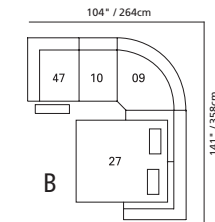

34" / 86cm wide
46 right arm facing recliner
66 right arm facing power recliner

24" / 61cm wide
30 armless recliner
60 armless power recliner

24" / 61cm wide
10 armless chair

71" / 180cm wide
26 left arm facing
54" sofa bed

71" / 180cm wide
27 right arm facing
54" sofa bed

47" / 119cm wide
09 corner seat

82 straight console
13" x 36" x 36"
33cm x 91cm x 91cm
• storage under armpad
• 2 cup holders

80 home theater wedge
17" x 36" x 36"
43cm x 91cm x 91cm
• storage under armpad
• 2 cup holders

81 45° wedge
36" x 36" x 36"
91cm x 91cm x 91cm
• storage under armpad
• 2 cup holders

04 home theater ottoman
44" x 28" x 19"
112cm x 71cm x 48cm
• storage drawer

MOST POPULAR CONFIGURATIONS

NOTE: ALWAYS ASSEMBLE CONFIGURATIONS FROM RIGHT HAND FACING TO LEFT HAND FACING COMPONENTS

PALLISER
palliser.com

Sizes may vary + or - 1"/2.5 cm

Width x Depth x Height

Specifications subject to change.