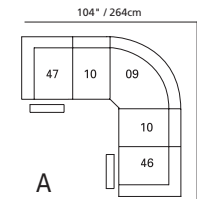

34" / 86cm wide
46 right arm facing recliner
66 right arm facing power recliner

24" / 61cm wide
30 armless recliner
60 armless power recliner

24" / 61cm wide
10 armless chair

71" / 180cm wide
26 left arm facing
54" sofa bed

71" / 180cm wide
27 right arm facing
54" sofa bed

47" / 119cm wide
09 corner seat

82 straight console
13" x 36" x 36"
33cm x 91cm x 91cm
• storage under armpad
• 2 cup holders

80 home theater wedge
17" x 36" x 36"
43cm x 91cm x 91cm
• storage under armpad
• 2 cup holders

81 45° wedge
36" x 36" x 36"
91cm x 91cm x 91cm
• storage under armpad
• 2 cup holders

04 home theater ottoman
44" x 28" x 19"
112cm x 71cm x 48cm
• storage drawer

MOST POPULAR CONFIGURATIONS

NOTE: ALWAYS ASSEMBLE CONFIGURATIONS FROM RIGHT HAND FACING TO LEFT HAND FACING COMPONENTS

PALLISER
palliser.com

Sizes may vary + or - 1"/2.5 cm

Width x Depth x Height

Specifications subject to change.