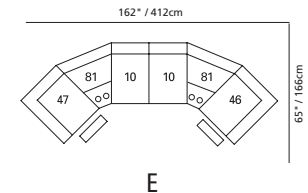

Forward extension to a maximum of 26" / 65cm.

Design • It • Yourself

89" / 226cm wide
51 sofa recliner
61 sofa power recliner
inside arm to inside arm
= 63" / 160cm

67" / 170cm wide
53 loveseat recliner
63 loveseat power recliner
inside arm to inside arm
= 43" / 109cm

71" / 180cm wide
27 right arm facing
54" sofa bed

47" / 119cm wide
09 corner seat

82 straight console
13" x 36" x 36"
33cm x 91cm x 91cm
• storage under armpad
• 2 cup holders

80 home theater wedge
17" x 36" x 36"
43cm x 91cm x 91cm
• storage under armpad
• 2 cup holders

81 45° wedge
36" x 36" x 36"
91cm x 91cm x 91cm
• storage under armpad
• 2 cup holders

04 home theater ottoman
44" x 28" x 19"
112cm x 71cm x 48cm
• storage drawer

MOST POPULAR CONFIGURATIONS

NOTE: ALWAYS ASSEMBLE CONFIGURATIONS FROM RIGHT HAND FACING TO LEFT HAND FACING COMPONENTS

PALLISER
palliser.com

Sizes may vary + or - 1"/2.5 cm

Width x Depth x Height

Specifications subject to change.