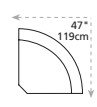

Forward extension to a maximum of 26" / 65cm.

Design • It • Yourself

89" / 226cm wide
51 sofa recliner
61 sofa power recliner
inside arm to inside arm
= 63" / 160cm

67" / 170cm wide
53 loveseat recliner
63 loveseat power recliner
inside arm to inside arm
= 43" / 109cm

43" / 109cm wide
31 power recliner
32 rocker recliner
33 swivel rocker recliner
35 wall hugger recliner
inside arm to inside arm
= 17" / 43cm

34" / 86cm wide
47 left arm facing recliner
67 left arm facing power recliner

34" / 86cm wide
46 right arm facing recliner
66 right arm facing power recliner

24" / 61cm wide
30 armless recliner
60 armless power recliner

24" / 61cm wide
10 armless chair

71" / 180cm wide
26 left arm facing
54" sofa bed

71" / 180cm wide
27 right arm facing
54" sofa bed

47" / 119cm wide
09 corner seat

82 straight console
13" x 36" x 36"
33cm x 91cm x 91cm
• storage under armpad
• 2 cup holders

80 home theater wedge
17" x 36" x 36"
43cm x 91cm x 91cm
• storage under armpad
• 2 cup holders