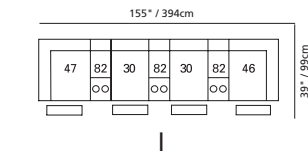

43" / 109cm wide
31 power recliner
32 rocker recliner
33 swivel rocker recliner
35 wall hugger recliner
inside arm to inside arm
= 17" / 43cm

34" / 86cm wide
47 left arm facing recliner
67 left arm facing power recliner

71" / 180cm wide
27 right arm facing
54" sofa bed

47" / 119cm wide
09 corner seat

82 straight console
13" x 36" x 36"
33cm x 91cm x 91cm
• storage under armpad
• 2 cup holders

80 home theater wedge
17" x 36" x 36"
43cm x 91cm x 91cm
• storage under armpad
• 2 cup holders

81 45° wedge
36" x 36" x 36"
91cm x 91cm x 91cm
• storage under armpad
• 2 cup holders

04 home theater ottoman
44" x 28" x 19"
112cm x 71cm x 48cm
• storage drawer

MOST POPULAR CONFIGURATIONS

NOTE: ALWAYS ASSEMBLE CONFIGURATIONS FROM RIGHT HAND FACING TO LEFT HAND FACING COMPONENTS

PALLISER
palliser.com

Sizes may vary + or - 1"/2.5 cm

Width x Depth x Height

Specifications subject to change.