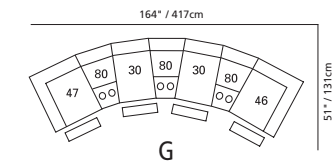

Forward extension to a maximum of 26" / 65cm.

Design • It • Yourself

89" / 226cm wide
51 sofa recliner
61 sofa power recliner
inside arm to inside arm
= 63" / 160cm

67" / 170cm wide
53 loveseat recliner
63 loveseat power recliner
inside arm to inside arm
= 43" / 109cm

71" / 180cm wide
27 right arm facing
54" sofa bed

47" / 119cm wide
09 corner seat

82 straight console
13" x 36" x 36"
33cm x 91cm x 91cm
• storage under armpad
• 2 cup holders

80 home theater wedge
17" x 36" x 36"
43cm x 91cm x 91cm
• storage under armpad
• 2 cup holders

81 45° wedge
36" x 36" x 36"
91cm x 91cm x 91cm
• storage under armpad
• 2 cup holders

04 home theater ottoman
44" x 28" x 19"
112cm x 71cm x 48cm
• storage drawer

MOST POPULAR CONFIGURATIONS

NOTE: ALWAYS ASSEMBLE CONFIGURATIONS FROM RIGHT HAND FACING TO LEFT HAND FACING COMPONENTS

PALLISER
palliser.com

Sizes may vary + or - 1"/2.5 cm

Width x Depth x Height

Specifications subject to change.