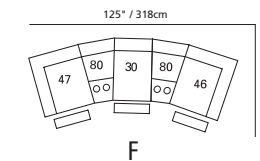

Forward extension to a maximum of 26" / 65cm.

Design • It • Yourself

89" / 226cm wide
51 sofa recliner
61 sofa power recliner
inside arm to inside arm
= 63" / 160cm

67" / 170cm wide
53 loveseat recliner
63 loveseat power recliner
inside arm to inside arm
= 43" / 109cm

71" / 180cm wide
27 right arm facing
54" sofa bed

47" / 119cm wide
09 corner seat

82 straight console
13" x 36" x 36"
33cm x 91cm x 91cm
• storage under armpad
• 2 cup holders

80 home theater wedge
17" x 36" x 36"
43cm x 91cm x 91cm
• storage under armpad
• 2 cup holders

81 45° wedge
36" x 36" x 36"
91cm x 91cm x 91cm
• storage under armpad
• 2 cup holders

04 home theater ottoman
44" x 28" x 19"
112cm x 71cm x 48cm
• storage drawer

MOST POPULAR CONFIGURATIONS

NOTE: ALWAYS ASSEMBLE CONFIGURATIONS FROM RIGHT HAND FACING TO LEFT HAND FACING COMPONENTS

PALLISER
palliser.com

Sizes may vary + or - 1"/2.5 cm

Width x Depth x Height

Specifications subject to change.