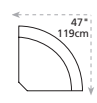

Forward extension to a maximum of 26" / 65cm.

Design • It • Yourself

88" / 224cm wide
51 sofa recliner
61 sofa power recliner
inside arm to inside arm
= 67" / 170cm

63" / 160cm wide
53 loveseat recliner
63 loveseat power recliner
inside arm to inside arm
= 43" / 109cm

39" / 99cm wide
31 power recliner
32 rocker recliner
33 swivel rocker recliner
35 wall hugger recliner
36 lift chair
inside arm to inside arm
= 18" / 46cm

31" / 79cm wide
47 left arm facing recliner
67 left arm facing power recliner

31" / 79cm wide
46 right arm facing recliner
66 right arm facing power recliner

24" / 61cm wide
30 armless recliner
60 armless power recliner

24" / 61cm wide
10 armless chair

72" / 183cm wide
26 left arm facing
54" sofa bed

72" / 183cm wide
27 right arm facing
54" sofa bed

47" / 119cm wide
09 corner seat

82 straight console
13" x 36" x 36"
33cm x 91cm x 91cm
• storage under armpad
• 2 cup holders

80 home theater wedge
17" x 36" x 36"
43cm x 91cm x 91cm
• storage under armpad
• 2 cup holders