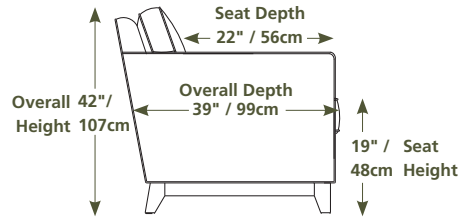

41168 / 46168 MARQUISE

Over 100 leathers, fabrics and colours to choose from. Your choice...

Wallhugger – fully reclines with only 2" / 5cm wall clearance, allowing greater decorating flexibility and more efficient use of space.

Forward extension to a maximum of 26" / 65cm.

Design • It • Yourself

88" / 224cm wide
51 sofa recliner
61 sofa power recliner
inside arm to inside arm
= 67" / 170cm

63" / 160cm wide
53 loveseat recliner
63 loveseat power recliner
inside arm to inside arm
= 43" / 109cm

39" / 99cm wide
31 power recliner
32 rocker recliner
33 swivel rocker recliner
35 wall hugger recliner
36 lift chair
inside arm to inside arm
= 18" / 46cm

31" / 79cm wide
47 left arm facing recliner
67 left arm facing power recliner

31" / 79cm wide
46 right arm facing recliner
66 right arm facing power recliner

24" / 61cm wide
30 armless recliner
60 armless power recliner

24" / 61cm wide
10 armless chair

72" / 183cm wide
26 left arm facing
54" sofa bed

72" / 183cm wide
27 right arm facing
54" sofa bed

47" / 119cm wide
09 corner seat

82 straight console
13" x 36" x 36"
33cm x 91cm x 91cm
• storage under armpad
• 2 cup holders

80 home theater wedge
17" x 36" x 36"
43cm x 91cm x 91cm
• storage under armpad
• 2 cup holders

81 45° wedge
36" x 36" x 36"
91cm x 91cm x 91cm
• storage under armpad
• 2 cup holders

04 home theater ottoman
44" x 28" x 19"
112cm x 72cm x 48cm
• storage drawer