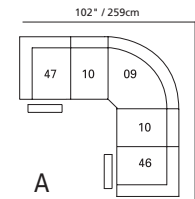

39" / 99cm wide
31 power recliner
32 rocker recliner
33 swivel rocker recliner
35 wall hugger recliner
36 lift chair
inside arm to inside arm
= 18" / 46cm

31" / 79cm wide
47 left arm facing recliner
67 left arm facing power recliner

72" / 183cm wide
27 right arm facing
54" sofa bed

47" / 119cm wide
09 corner seat

82 straight console
13" x 36" x 36"
33cm x 91cm x 91cm
• storage under armpad
• 2 cup holders

80 home theater wedge
17" x 36" x 36"
43cm x 91cm x 91cm
• storage under armpad
• 2 cup holders

81 45° wedge
36" x 36" x 36"
91cm x 91cm x 91cm
• storage under armpad
• 2 cup holders

04 home theater ottoman
44" x 28" x 19"
112cm x 72cm x 48cm
• storage drawer

MOST POPULAR CONFIGURATIONS

NOTE: ALWAYS ASSEMBLE CONFIGURATIONS FROM RIGHT HAND FACING TO LEFT HAND FACING COMPONENTS

STATIONARY OPTIONS

63" / 160cm
03 stationary loveseat
inside arm to inside arm
= 43" / 109cm