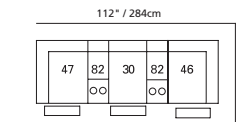

39" / 99cm wide
31 power recliner
32 rocker recliner
33 swivel rocker recliner
35 wall hugger recliner
36 lift chair
inside arm to inside arm
= 18" / 46cm

31" / 79cm wide
47 left arm facing recliner
67 left arm facing power recliner

31" / 79cm wide
46 right arm facing recliner
66 right arm facing power recliner

24" / 61cm wide
30 armless recliner
60 armless power recliner

24" / 61cm wide
10 armless chair

72" / 183cm wide
26 left arm facing
54" sofa bed

72" / 183cm wide
27 right arm facing
54" sofa bed

47" / 119cm wide
09 corner seat

82 straight console
13" x 36" x 36"
33cm x 91cm x 91cm
• storage under armpad
• 2 cup holders

80 home theater wedge
17" x 36" x 36"
43cm x 91cm x 91cm
• storage under armpad
• 2 cup holders

81 45° wedge
36" x 36" x 36"
91cm x 91cm x 91cm
• storage under armpad
• 2 cup holders

04 home theater ottoman
44" x 28" x 19"
112cm x 72cm x 48cm
• storage drawer

MOST POPULAR CONFIGURATIONS

NOTE: ALWAYS ASSEMBLE CONFIGURATIONS FROM RIGHT HAND FACING TO LEFT HAND FACING COMPONENTS