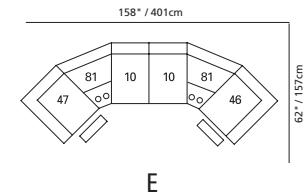

Forward extension to a maximum of 26" / 65cm.

Design • It • Yourself

88" / 224cm wide
51 sofa recliner
61 sofa power recliner
inside arm to inside arm
= 67" / 170cm

63" / 160cm wide
53 loveseat recliner
63 loveseat power recliner
inside arm to inside arm
= 43" / 109cm

72" / 183cm wide
27 right arm facing
54" sofa bed

47" / 119cm wide
09 corner seat

82 straight console
13" x 36" x 36"
33cm x 91cm x 91cm
• storage under armpad
• 2 cup holders

80 home theater wedge
17" x 36" x 36"
43cm x 91cm x 91cm
• storage under armpad
• 2 cup holders

81 45° wedge
36" x 36" x 36"
91cm x 91cm x 91cm
• storage under armpad
• 2 cup holders

04 home theater ottoman
44" x 28" x 19"
112cm x 72cm x 48cm
• storage drawer

MOST POPULAR CONFIGURATIONS

NOTE: ALWAYS ASSEMBLE CONFIGURATIONS FROM RIGHT HAND FACING TO LEFT HAND FACING COMPONENTS

STATIONARY OPTIONS

63" / 160cm
03 stationary loveseat
inside arm to inside arm
= 43" / 109cm