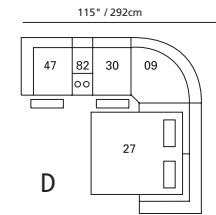

39" / 99cm wide
31 power recliner
32 rocker recliner
33 swivel rocker recliner
35 wall hugger recliner
36 lift chair
inside arm to inside arm
= 18" / 46cm

31" / 79cm wide
47 left arm facing recliner
67 left arm facing power recliner

72" / 183cm wide
27 right arm facing
54" sofa bed

47" / 119cm wide
09 corner seat

82 straight console
13" x 36" x 36"
33cm x 91cm x 91cm
• storage under armpad
• 2 cup holders

80 home theater wedge
17" x 36" x 36"
43cm x 91cm x 91cm
• storage under armpad
• 2 cup holders

81 45° wedge
36" x 36" x 36"
91cm x 91cm x 91cm
• storage under armpad
• 2 cup holders

04 home theater ottoman
44" x 28" x 19"
112cm x 72cm x 48cm
• storage drawer

MOST POPULAR CONFIGURATIONS

NOTE: ALWAYS ASSEMBLE CONFIGURATIONS FROM RIGHT HAND FACING TO LEFT HAND FACING COMPONENTS

STATIONARY OPTIONS

63" / 160cm
03 stationary loveseat
inside arm to inside arm
= 43" / 109cm