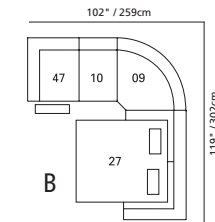

39" / 99cm wide
31 power recliner
32 rocker recliner
33 swivel rocker recliner
35 wall hugger recliner
36 lift chair
inside arm to inside arm
= 18" / 46cm

31" / 79cm wide
47 left arm facing recliner
67 left arm facing power recliner

72" / 183cm wide
27 right arm facing
54" sofa bed

47" / 119cm wide
09 corner seat

82 straight console
13" x 36" x 36"
33cm x 91cm x 91cm
• storage under armpad
• 2 cup holders

80 home theater wedge
17" x 36" x 36"
43cm x 91cm x 91cm
• storage under armpad
• 2 cup holders

81 45° wedge
36" x 36" x 36"
91cm x 91cm x 91cm
• storage under armpad
• 2 cup holders

04 home theater ottoman
44" x 28" x 19"
112cm x 72cm x 48cm
• storage drawer

MOST POPULAR CONFIGURATIONS

NOTE: ALWAYS ASSEMBLE CONFIGURATIONS FROM RIGHT HAND FACING TO LEFT HAND FACING COMPONENTS

STATIONARY OPTIONS

63" / 160cm
03 stationary loveseat
inside arm to inside arm
= 43" / 109cm