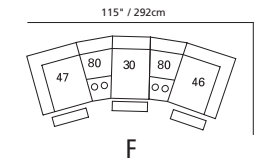

Forward extension to a maximum of 26" / 65cm.

Design • It • Yourself

88" / 224cm wide
51 sofa recliner
61 sofa power recliner
inside arm to inside arm
= 67" / 170cm

63" / 160cm wide
53 loveseat recliner
63 loveseat power recliner
inside arm to inside arm
= 43" / 109cm

72" / 183cm wide
27 right arm facing
54" sofa bed

47" / 119cm wide
09 corner seat

82 straight console
13" x 36" x 36"
33cm x 91cm x 91cm
• storage under armpad
• 2 cup holders

80 home theater wedge
17" x 36" x 36"
43cm x 91cm x 91cm
• storage under armpad
• 2 cup holders

81 45° wedge
36" x 36" x 36"
91cm x 91cm x 91cm
• storage under armpad
• 2 cup holders

04 home theater ottoman
44" x 28" x 19"
112cm x 72cm x 48cm
• storage drawer

MOST POPULAR CONFIGURATIONS

NOTE: ALWAYS ASSEMBLE CONFIGURATIONS FROM RIGHT HAND FACING TO LEFT HAND FACING COMPONENTS

STATIONARY OPTIONS

63" / 160cm
03 stationary loveseat
inside arm to inside arm
= 43" / 109cm