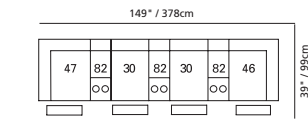

31" / 79cm wide
46 right arm facing recliner
66 right arm facing power recliner

24" / 61cm wide
30 armless recliner
60 armless power recliner

24" / 61cm wide
10 armless chair

72" / 183cm wide
26 left arm facing
54" sofa bed

72" / 183cm wide
27 right arm facing
54" sofa bed

47" / 119cm wide
09 corner seat

82 straight console
13" x 36" x 36"
33cm x 91cm x 91cm
• storage under armpad
• 2 cup holders

80 home theater wedge
17" x 36" x 36"
43cm x 91cm x 91cm
• storage under armpad
• 2 cup holders

81 45° wedge
36" x 36" x 36"
91cm x 91cm x 91cm
• storage under armpad
• 2 cup holders

04 home theater ottoman
44" x 28" x 19"
112cm x 72cm x 48cm
• storage drawer

MOST POPULAR CONFIGURATIONS

NOTE: ALWAYS ASSEMBLE CONFIGURATIONS FROM RIGHT HAND FACING TO LEFT HAND FACING COMPONENTS