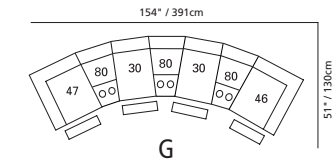

Forward extension to a maximum of 26" / 65cm.

Design • It • Yourself

88" / 224cm wide
51 sofa recliner
61 sofa power recliner
inside arm to inside arm
= 67" / 170cm

63" / 160cm wide
53 loveseat recliner
63 loveseat power recliner
inside arm to inside arm
= 43" / 109cm

72" / 183cm wide
27 right arm facing
54" sofa bed

47" / 119cm wide
09 corner seat

82 straight console
13" x 36" x 36"
33cm x 91cm x 91cm
• storage under armpad
• 2 cup holders

80 home theater wedge
17" x 36" x 36"
43cm x 91cm x 91cm
• storage under armpad
• 2 cup holders

81 45° wedge
36" x 36" x 36"
91cm x 91cm x 91cm
• storage under armpad
• 2 cup holders

04 home theater ottoman
44" x 28" x 19"
112cm x 72cm x 48cm
• storage drawer

MOST POPULAR CONFIGURATIONS

NOTE: ALWAYS ASSEMBLE CONFIGURATIONS FROM RIGHT HAND FACING TO LEFT HAND FACING COMPONENTS

STATIONARY OPTIONS

63" / 160cm
03 stationary loveseat
inside arm to inside arm
= 43" / 109cm