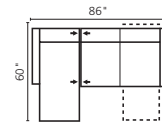

Most Popular Configurations

Pieces
16 - LHF chaise
8R - RHF reclining loveseat