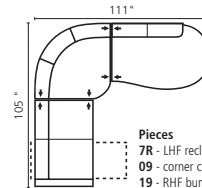

Pieces
7R - LHF reclining loveseat
09 - corner curve
19 - RHF bumper