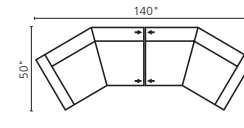

Pieces
97 - LHF angled loveseat
98 - RHF angled loveseat