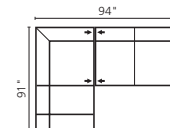

Pieces
39 - LHF sofa split
08 - RHF loveseat