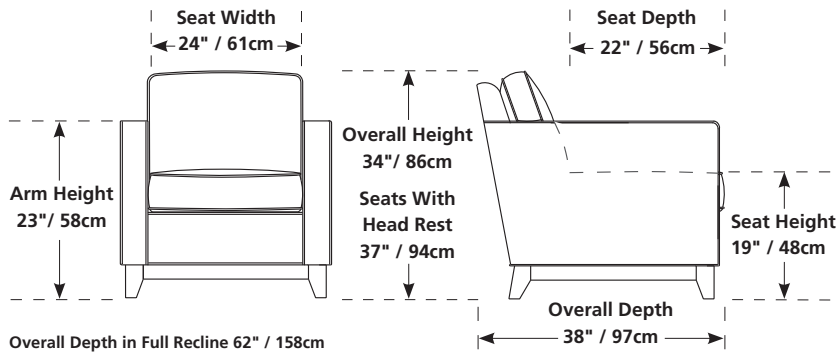

Most Popular Configurations