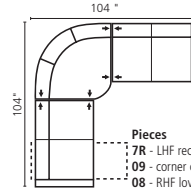

Pieces
7R - LHF reclining loveseat
09 - corner curve
8R - RHF reclining loveseat

Pieces
7R - LHF reclining loveseat
09 - corner curve
08 - RHF loveseat

Pieces
7R - LHF reclining loveseat
09 - corner curve
19 - RHF bumper

89 - RHF chair
31" x 38" x 34"

07 - LHF loveseat
55" x 38" x 34"

08 - RHF loveseat
55" x 38" x 34"

7R - LHF reclining loveseat
7P - with power
55" x 40" x 37"

8R - RHF reclining loveseat
8P - with power
55" x 40" x 37"

14 - armless loveseat
48" x 38" x 34"

15 - RHF chaise
31" x 60" x 34"

16 - LHF chaise
31" x 60" x 34"

30 - armless recliner
24" x 40" x 37"

60 - power armless recliner
24" x 40" x 37"

19 - RHF bumper
63" x 43" x 34"

20 - LHF bumper
63" x 43" x 34"

09 - corner curve
49" x 49" x 34"

11 - corner square
38" x 38" x 34"

97 - LHF angled loveseat
70" x 50" x 34"

98 - RHF angled loveseat
70" x 50" x 34"

83 - wedge 22°
27" x 38" x 38"