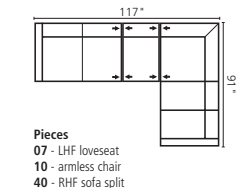

Pieces
7R - LHF reclining loveseat
09 - corner curve
8R - RHF reclining loveseat

Pieces
7R - LHF reclining loveseat
09 - corner curve
08 - RHF loveseat

Pieces
7R - LHF reclining loveseat
09 - corner curve
19 - RHF bumper

Pieces
7R - LHF reclining loveseat
09 - corner curve
14 - armless loveseat
15 - RHF chaise

Pieces
07 - LHF loveseat
10 - armless chair
40 - RHF sofa split

Stand-alone Seating

01 - sofa
86" x 38" x 34"
72" between arms

03 - loveseat
62" x 38" x 34"
48" between arms

22 - sofa bed 60"
86" x 38" x 34"
72" between arms

95 - 2-arm chair
38" x 38" x 34"
24" between arms

02 - armless chair
38" x 34" x 34"

31 - power wallhugger recliner
35 - wallhugger recliner
38" x 40" x 37"
24" between arms

14 - armless loveseat
48" x 38" x 34"

15 - RHF chaise
31" x 60" x 34"

16 - LHF chaise
31" x 60" x 34"

30 - armless recliner
24" x 40" x 37"

60 - power armless recliner
24" x 40" x 37"

19 - RHF bumper
63" x 43" x 34"