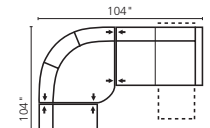

Pieces
7R - LHF reclining loveseat
09 - corner curve
8R - RHF reclining loveseat

Pieces
7R - LHF reclining loveseat
09 - corner curve
08 - RHF loveseat

Pieces
7R - LHF reclining loveseat
09 - corner curve
19 - RHF bumper

14 - armless loveseat
48" x 38" x 34"

15 - RHF chaise
31" x 60" x 34"

16 - LHF chaise
31" x 60" x 34"

30 - armless recliner
24" x 40" x 37"

60 - power armless recliner
24" x 40" x 37"

19 - RHF bumper
63" x 43" x 34"

20 - LHF bumper
63" x 43" x 34"

09 - corner curve
49" x 49" x 34"

11 - corner square
38" x 38" x 34"

97 - LHF angled loveseat
70" x 50" x 34"

98 - RHF angled loveseat
70" x 50" x 34"

83 - wedge 22°
27" x 38" x 38"

85 - wedge 45°
49" x 45" x 38"