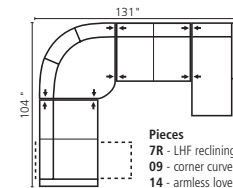

Pieces
7R - LHF reclining loveseat
09 - corner curve
14 - armless loveseat
15 - RHF chaise