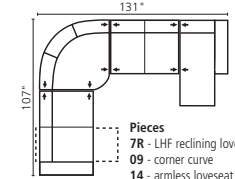

Pieces
7R - LHF reclining loveseat
09 - corner curve
14 - armless loveseat
15 - RHF chaise

Pieces
07 - LHF loveseat
10 - armless chair
40 - RHF sofa split

Stand-alone Seating

01 - sofa
92" x 38" x 34"
72" between arms

89 - RHF chair
34" x 38" x 34"

07 - LHF loveseat
58" x 38" x 34"

08 - RHF loveseat
58" x 38" x 34"

7R - LHF reclining loveseat
7P - with power
58" x 40" x 38"

8R - RHF reclining loveseat
8P - with power
58" x 40" x 38"

14 - armless loveseat
48" x 38" x 34"

15 - RHF chaise
34" x 60" x 34"

16 - LHF chaise
34" x 60" x 34"

30 - armless recliner
24" x 40" x 38"

60 - power armless recliner
24" x 40" x 38"

19 - RHF bumper
62" x 43" x 34"

20 - LHF bumper
62" x 43" x 34"

09 - corner curve
49" x 49" x 34"

11 - corner square
38" x 38" x 34"

97 - LHF angled loveseat
73" x 50" x 34"

98 - RHF angled loveseat
73" x 50" x 34"

83 - wedge 22°
27" x 39" x 38"