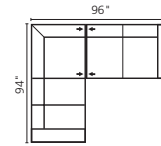

Pieces
39 - LHF sofa split
08 - RHF loveseat