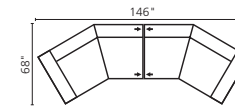

Pieces
97 - LHF angled loveseat
98 - RHF angled loveseat