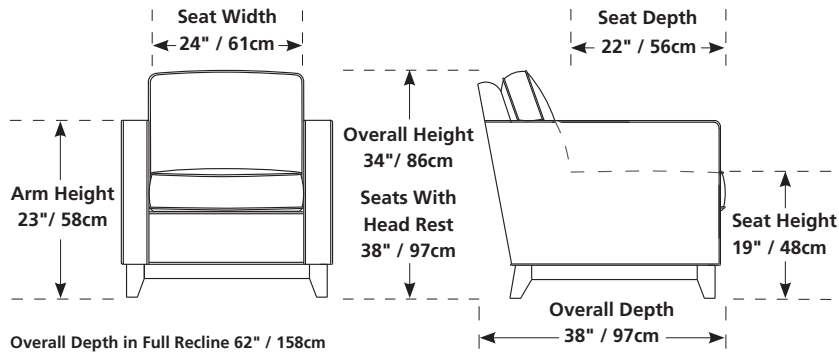

Most Popular Configurations