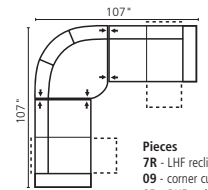

Pieces
7R - LHF reclining loveseat
09 - corner curve
8R - RHF reclining loveseat