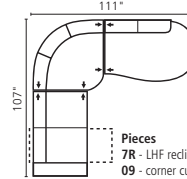

Pieces
7R - LHF reclining loveseat
09 - corner curve
19 - RHF bumper