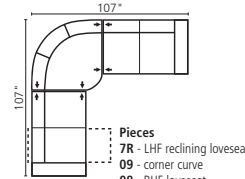

Pieces
7R - LHF reclining loveseat
09 - corner curve
08 - RHF loveseat