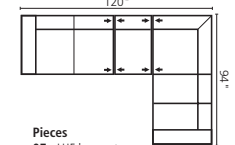

Pieces
7R - LHF reclining loveseat
09 - corner curve
8R - RHF reclining loveseat

Pieces
7R - LHF reclining loveseat
09 - corner curve
08 - RHF loveseat

Pieces
7R - LHF reclining loveseat
09 - corner curve
19 - RHF bumper

Pieces
7R - LHF reclining loveseat
09 - corner curve
14 - armless loveseat
15 - RHF chaise

Pieces
07 - LHF loveseat
10 - armless chair
40 - RHF sofa split

Stand-alone Seating

01 - sofa
92" x 38" x 34"
72" between arms

03 - loveseat
68" x 38" x 34"
48" between arms

22 - sofa bed 60"
92" x 38" x 34"
72" between arms

95 - 2-arm chair
44" x 38" x 34"
24" between arms

02 - armless chair
24" x 34" x 34"

31 - power wallhugger recliner
35 - wallhugger recliner
44" x 40" x 38"
24" between arms

89 - RHF chair
34" x 38" x 34"

07 - LHF loveseat
58" x 38" x 34"

08 - RHF loveseat
58" x 38" x 34"

7R - LHF reclining loveseat
7P - with power
58" x 40" x 38"

8R - RHF reclining loveseat
8P - with power
58" x 40" x 38"