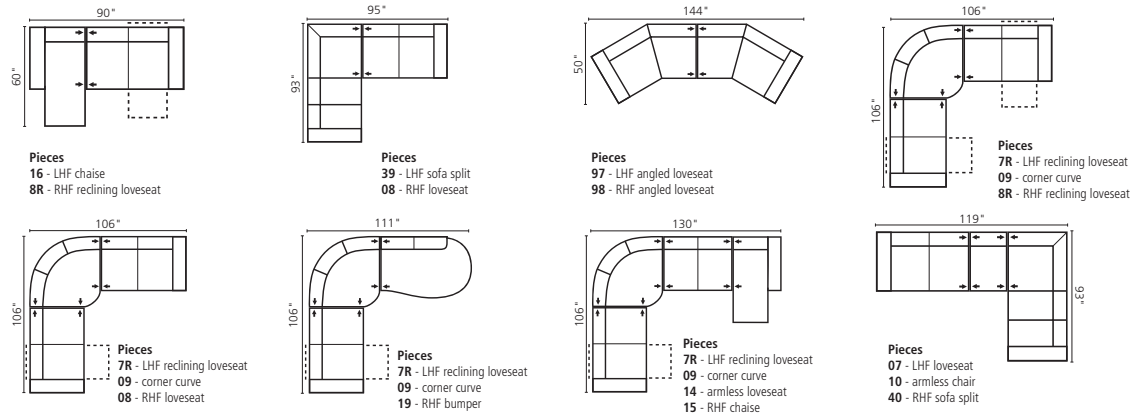

70513 / 77513 Siesta

Elements
custom made by Palliser

Most Popular Configurations

Stand-alone Seating

Design your own