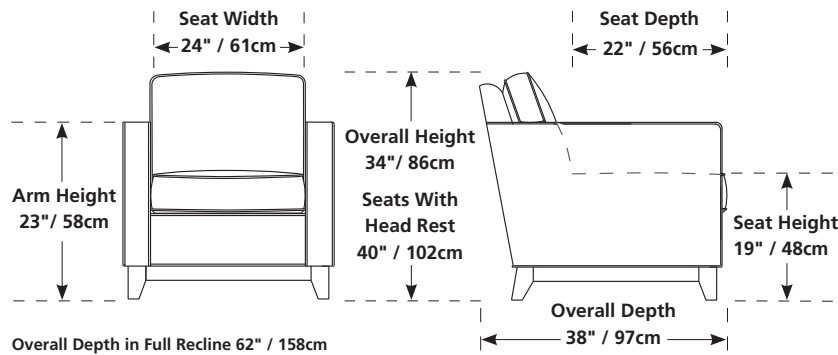

70513 / 77513 Siesta

Elements
custom made by Palliser

Most Popular Configurations

Stand-alone Seating

Design your own