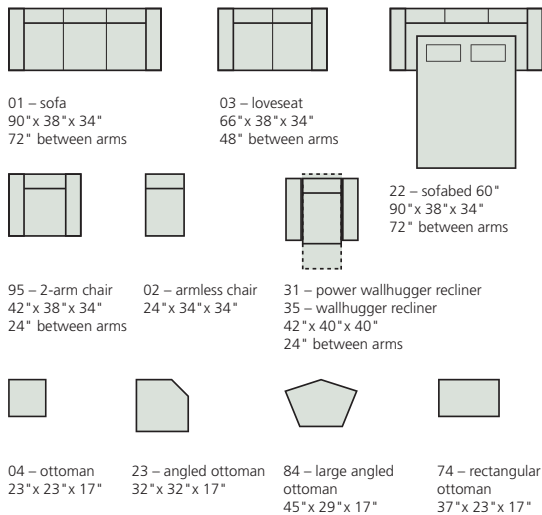

70513 / 77513 Siesta

Elements
custom made by Palliser

Most Popular Configurations

Stand-alone Seating

Design your own