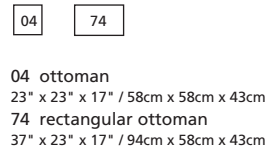

Elements: 77492 / 70492 VICEROY

Over 300 leathers and fabrics to choose from. Your choice...

Design • It • Yourself

MOST POPULAR CONFIGURATIONS

STATIONARY OPTIONS

Flexibility & CHOICE

Sit down. Stretch out. Relax.