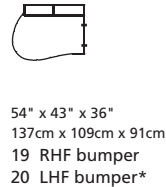

Elements: 77492 / 70492 VICEROY

Over 250 leathers and fabrics to choose from. Your choice...

Design • It • Yourself

MOST POPULAR CONFIGURATIONS

STATIONARY OPTIONS

Sizes may vary + or - 1"/2.5 cm

Width x Depth x Height