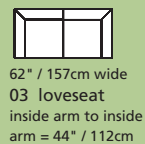

Elements: 77492 / 70492 VICEROY

Over 250 leathers and fabrics to choose from. Your choice...

Design • It • Yourself

MOST POPULAR CONFIGURATIONS

STATIONARY OPTIONS

Sizes may vary + or - 1"/2.5 cm

Width x Depth x Height