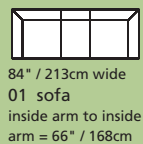

Elements: 77492 / 70492 VICEROY

Over 250 leathers and fabrics to choose from. Your choice...

Design • It • Yourself

MOST POPULAR CONFIGURATIONS

STATIONARY OPTIONS

Sizes may vary + or - 1"/2.5 cm

Width x Depth x Height