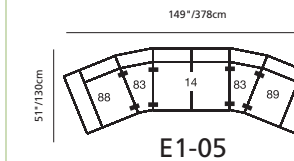

Elements: 77492 / 70492 VICEROY

Over 250 leathers and fabrics to choose from. Your choice...

Design • It • Yourself

MOST POPULAR CONFIGURATIONS

STATIONARY OPTIONS

Sizes may vary + or - 1"/2.5 cm

Width x Depth x Height