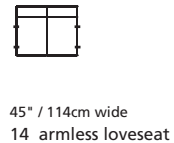

Elements: 77492 / 70492 VICEROY

Over 250 leathers and fabrics to choose from. Your choice...

Design • It • Yourself

MOST POPULAR CONFIGURATIONS

STATIONARY OPTIONS

Sizes may vary + or - 1"/2.5 cm

Width x Depth x Height