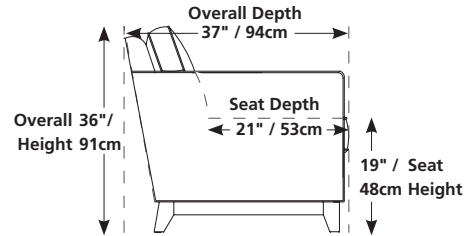

Elements: 77492 / 70492 VICEROY

Over 250 leathers and fabrics to choose from. Your choice...

Design • It • Yourself

MOST POPULAR CONFIGURATIONS

STATIONARY OPTIONS

Sizes may vary + or - 1"/2.5 cm

Width x Depth x Height