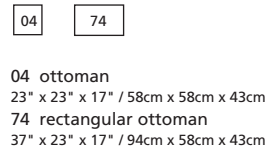

Elements: 77492 / 70492 VICEROY

Over 250 leathers and fabrics to choose from. Your choice...

Design • It • Yourself

MOST POPULAR CONFIGURATIONS

STATIONARY OPTIONS

Sizes may vary + or - 1"/2.5 cm

Width x Depth x Height