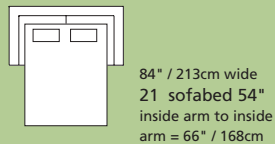

Elements: 77492 / 70492 VICEROY

Over 250 leathers and fabrics to choose from. Your choice...

Design • It • Yourself

MOST POPULAR CONFIGURATIONS

STATIONARY OPTIONS

Sizes may vary + or - 1"/2.5 cm

Width x Depth x Height