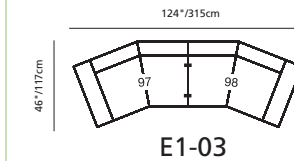

Elements: 77492 / 70492 VICEROY

Over 250 leathers and fabrics to choose from. Your choice...

Design • It • Yourself

MOST POPULAR CONFIGURATIONS

STATIONARY OPTIONS

Sizes may vary + or - 1"/2.5 cm

Width x Depth x Height