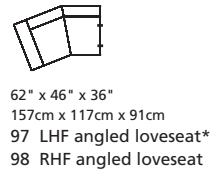

Elements: 77492 / 70492 VICEROY

Over 250 leathers and fabrics to choose from. Your choice...

Design • It • Yourself

MOST POPULAR CONFIGURATIONS

STATIONARY OPTIONS

Sizes may vary + or - 1"/2.5 cm

Width x Depth x Height