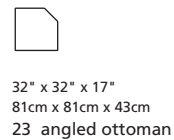

Elements: 77492 / 70492 VICEROY

Over 250 leathers and fabrics to choose from. Your choice...

Design • It • Yourself

MOST POPULAR CONFIGURATIONS

STATIONARY OPTIONS

Sizes may vary + or - 1"/2.5 cm

Width x Depth x Height