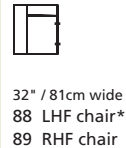

Elements: 77492 / 70492 VICEROY

Over 250 leathers and fabrics to choose from. Your choice...

Design • It • Yourself

MOST POPULAR CONFIGURATIONS

STATIONARY OPTIONS

Sizes may vary + or - 1"/2.5 cm

Width x Depth x Height