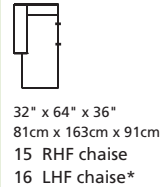

Elements: 77492 / 70492 VICEROY

Over 250 leathers and fabrics to choose from. Your choice...

Design • It • Yourself

MOST POPULAR CONFIGURATIONS

STATIONARY OPTIONS

Sizes may vary + or - 1"/2.5 cm

Width x Depth x Height