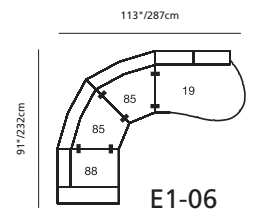

Elements: 77492 / 70492 VICEROY

Over 250 leathers and fabrics to choose from. Your choice...

Design • It • Yourself

MOST POPULAR CONFIGURATIONS

STATIONARY OPTIONS

Sizes may vary + or - 1"/2.5 cm

Width x Depth x Height