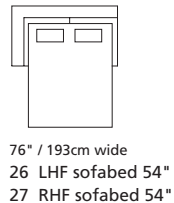

Elements: 77492 / 70492 VICEROY

Over 250 leathers and fabrics to choose from. Your choice...

Design • It • Yourself

MOST POPULAR CONFIGURATIONS

STATIONARY OPTIONS

Sizes may vary + or - 1"/2.5 cm

Width x Depth x Height