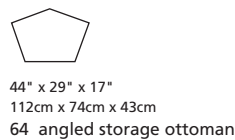

Elements: 77492 / 70492 VICEROY

Over 250 leathers and fabrics to choose from. Your choice...

Design • It • Yourself

MOST POPULAR CONFIGURATIONS

STATIONARY OPTIONS

Sizes may vary + or - 1"/2.5 cm

Width x Depth x Height