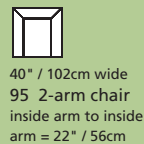

Elements: 77492 / 70492 VICEROY

Over 250 leathers and fabrics to choose from. Your choice...

Design • It • Yourself

MOST POPULAR CONFIGURATIONS

STATIONARY OPTIONS

Sizes may vary + or - 1"/2.5 cm

Width x Depth x Height