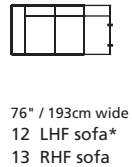

Elements: 77492 / 70492 VICEROY

Over 250 leathers and fabrics to choose from. Your choice...

Design • It • Yourself

MOST POPULAR CONFIGURATIONS

STATIONARY OPTIONS

Sizes may vary + or - 1"/2.5 cm

Width x Depth x Height