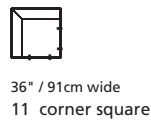

Elements: 77492 / 70492 VICEROY

Over 250 leathers and fabrics to choose from. Your choice...

Design • It • Yourself

MOST POPULAR CONFIGURATIONS

STATIONARY OPTIONS

Sizes may vary + or - 1"/2.5 cm

Width x Depth x Height