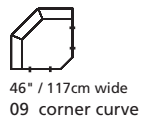

Elements: 77492 / 70492 VICEROY

Over 250 leathers and fabrics to choose from. Your choice...

Design • It • Yourself

MOST POPULAR CONFIGURATIONS

STATIONARY OPTIONS

Sizes may vary + or - 1"/2.5 cm

Width x Depth x Height