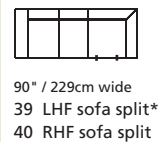

Elements: 77492 / 70492 VICEROY

Over 250 leathers and fabrics to choose from. Your choice...

Design • It • Yourself

MOST POPULAR CONFIGURATIONS

STATIONARY OPTIONS

Sizes may vary + or - 1"/2.5 cm

Width x Depth x Height