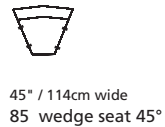

Elements: 77492 / 70492 VICEROY

Over 250 leathers and fabrics to choose from. Your choice...

Design • It • Yourself

MOST POPULAR CONFIGURATIONS

STATIONARY OPTIONS

Sizes may vary + or - 1"/2.5 cm

Width x Depth x Height