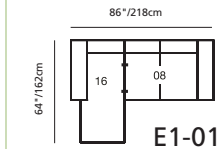

Elements: 77492 / 70492 VICEROY

Over 250 leathers and fabrics to choose from. Your choice...

Design • It • Yourself

MOST POPULAR CONFIGURATIONS

STATIONARY OPTIONS

Sizes may vary + or - 1"/2.5 cm

Width x Depth x Height