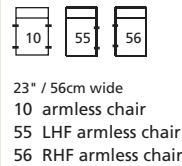

Elements: 77492 / 70492 VICEROY

Over 250 leathers and fabrics to choose from. Your choice...

Design • It • Yourself

MOST POPULAR CONFIGURATIONS

STATIONARY OPTIONS

Sizes may vary + or - 1"/2.5 cm

Width x Depth x Height