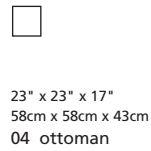

Elements: 77493 / 70493 / 72493 CATO

Over 250 leathers and fabrics to choose from. Your choice...

Design • It • Yourself

MOST POPULAR CONFIGURATIONS

STATIONARY OPTIONS

Sizes may vary + or - 1\"/>

Width x Depth x Height