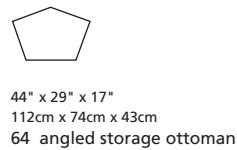

Elements: 77494 / 70494 JUNO

Over 300 leathers and fabrics to choose from. Your choice...

Design • It • Yourself

MOST POPULAR CONFIGURATIONS

STATIONARY OPTIONS

Flexibility & CHOICE

Sit down. Stretch out. Relax.