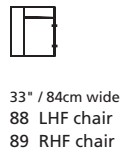

Elements: 77494 / 70494 JUNO

Over 300 leathers and fabrics to choose from. Your choice...

Design • It • Yourself

MOST POPULAR CONFIGURATIONS

STATIONARY OPTIONS

Flexibility & CHOICE

Sit down. Stretch out. Relax.