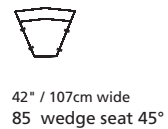

Elements: 77494 / 70494 JUNO

Over 300 leathers and fabrics to choose from. Your choice...

Design • It • Yourself

MOST POPULAR CONFIGURATIONS

STATIONARY OPTIONS

Flexibility & CHOICE

Sit down. Stretch out. Relax.