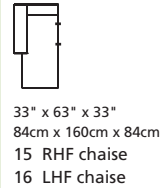

Elements: 77494 / 70494 JUNO

Over 300 leathers and fabrics to choose from. Your choice...

Design • It • Yourself

MOST POPULAR CONFIGURATIONS

STATIONARY OPTIONS

Flexibility & CHOICE

Sit down. Stretch out. Relax.