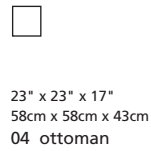

Elements: 77494 / 70494 JUNO

Over 300 leathers and fabrics to choose from. Your choice...

Design • It • Yourself

MOST POPULAR CONFIGURATIONS

STATIONARY OPTIONS

Flexibility & CHOICE

Sit down. Stretch out. Relax.