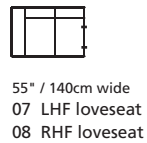

Elements: 77494 / 70494 JUNO

Over 300 leathers and fabrics to choose from. Your choice...

Design • It • Yourself

MOST POPULAR CONFIGURATIONS

STATIONARY OPTIONS

Flexibility & CHOICE

Sit down. Stretch out. Relax.