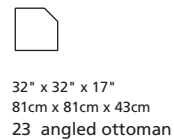

Elements: 77494 / 70494 JUNO

Over 300 leathers and fabrics to choose from. Your choice...

Design • It • Yourself

MOST POPULAR CONFIGURATIONS

STATIONARY OPTIONS

Flexibility & CHOICE

Sit down. Stretch out. Relax.