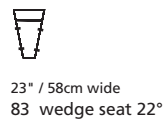

Elements: 77494 / 70494 JUNO

Over 300 leathers and fabrics to choose from. Your choice...

Design • It • Yourself

MOST POPULAR CONFIGURATIONS

STATIONARY OPTIONS

Flexibility & CHOICE

Sit down. Stretch out. Relax.