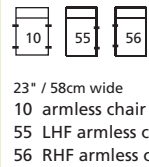

Elements: 77494 / 70494 JUNO

Over 300 leathers and fabrics to choose from. Your choice...

Design • It • Yourself

MOST POPULAR CONFIGURATIONS

STATIONARY OPTIONS

Flexibility & CHOICE

Sit down. Stretch out. Relax.