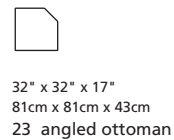

Elements: 77494 / 70494 JUNO

Over 250 leathers and fabrics to choose from. Your choice...

Design • It • Yourself

MOST POPULAR CONFIGURATIONS

STATIONARY OPTIONS

Sizes may vary + or - 1"/2.5 cm

Width x Depth x Height