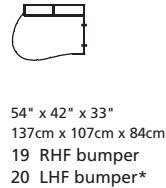

Elements: 77494 / 70494 JUNO

Over 250 leathers and fabrics to choose from. Your choice...

Design • It • Yourself

MOST POPULAR CONFIGURATIONS

STATIONARY OPTIONS

Sizes may vary + or - 1"/2.5 cm

Width x Depth x Height