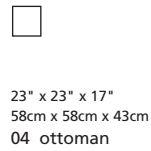

Elements: 77494 / 70494 JUNO

Over 250 leathers and fabrics to choose from. Your choice...

Design • It • Yourself

MOST POPULAR CONFIGURATIONS

STATIONARY OPTIONS

Sizes may vary + or - 1"/2.5 cm

Width x Depth x Height