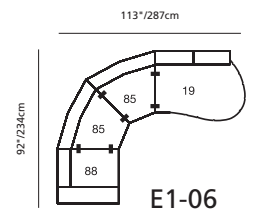

Elements: 77494 / 70494 JUNO

Over 250 leathers and fabrics to choose from. Your choice...

Design • It • Yourself

MOST POPULAR CONFIGURATIONS

STATIONARY OPTIONS

Sizes may vary + or - 1"/2.5 cm

Width x Depth x Height