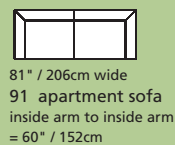

Elements: 77494 / 70494 JUNO

Over 250 leathers and fabrics to choose from. Your choice...

Design • It • Yourself

MOST POPULAR CONFIGURATIONS

STATIONARY OPTIONS

Sizes may vary + or - 1"/2.5 cm

Width x Depth x Height