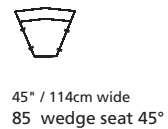

Elements: 77494 / 70494 JUNO

Over 250 leathers and fabrics to choose from. Your choice...

Design • It • Yourself

MOST POPULAR CONFIGURATIONS

STATIONARY OPTIONS

Sizes may vary + or - 1"/2.5 cm

Width x Depth x Height