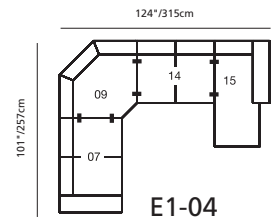

Elements: 77494 / 70494 JUNO

Over 250 leathers and fabrics to choose from. Your choice...

Design • It • Yourself

MOST POPULAR CONFIGURATIONS

STATIONARY OPTIONS

Sizes may vary + or - 1"/2.5 cm

Width x Depth x Height