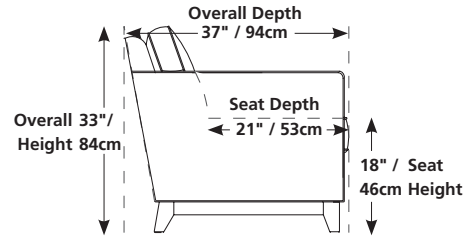

Elements: 77494 / 70494 JUNO

Over 250 leathers and fabrics to choose from. Your choice...

Design • It • Yourself

MOST POPULAR CONFIGURATIONS

STATIONARY OPTIONS

Sizes may vary + or - 1"/2.5 cm

Width x Depth x Height