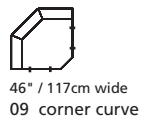

Elements: 77494 / 70494 JUNO

Over 250 leathers and fabrics to choose from. Your choice...

Design • It • Yourself

MOST POPULAR CONFIGURATIONS

STATIONARY OPTIONS

Sizes may vary + or - 1"/2.5 cm

Width x Depth x Height