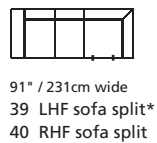

Elements: 77494 / 70494 JUNO

Over 250 leathers and fabrics to choose from. Your choice...

Design • It • Yourself

MOST POPULAR CONFIGURATIONS

STATIONARY OPTIONS

Sizes may vary + or - 1"/2.5 cm

Width x Depth x Height