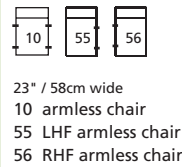

Elements: 77494 / 70494 JUNO

Over 250 leathers and fabrics to choose from. Your choice...

Design • It • Yourself

MOST POPULAR CONFIGURATIONS

STATIONARY OPTIONS

Sizes may vary + or - 1"/2.5 cm

Width x Depth x Height