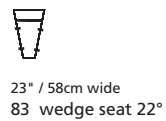

Elements: 77494 / 70494 JUNO

Over 250 leathers and fabrics to choose from. Your choice...

Design • It • Yourself

MOST POPULAR CONFIGURATIONS

STATIONARY OPTIONS

Sizes may vary + or - 1"/2.5 cm

Width x Depth x Height