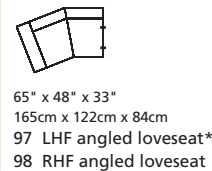

Elements: 77494 / 70494 JUNO

Over 250 leathers and fabrics to choose from. Your choice...

Design • It • Yourself

MOST POPULAR CONFIGURATIONS

STATIONARY OPTIONS

Sizes may vary + or - 1"/2.5 cm

Width x Depth x Height