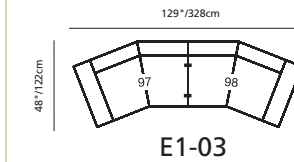

Elements: 77494 / 70494 JUNO

Over 250 leathers and fabrics to choose from. Your choice...

Design • It • Yourself

MOST POPULAR CONFIGURATIONS

STATIONARY OPTIONS

Sizes may vary + or - 1"/2.5 cm

Width x Depth x Height