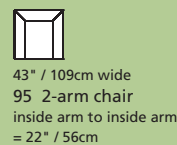

Elements: 77494 / 70494 JUNO

Over 250 leathers and fabrics to choose from. Your choice...

Design • It • Yourself

MOST POPULAR CONFIGURATIONS

STATIONARY OPTIONS

Sizes may vary + or - 1"/2.5 cm

Width x Depth x Height