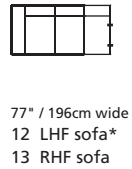

Elements: 77494 / 70494 JUNO

Over 250 leathers and fabrics to choose from. Your choice...

Design • It • Yourself

MOST POPULAR CONFIGURATIONS

STATIONARY OPTIONS

Sizes may vary + or - 1"/2.5 cm

Width x Depth x Height