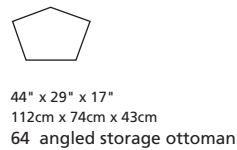

Elements: 77494 / 70494 JUNO

Over 250 leathers and fabrics to choose from. Your choice...

Design • It • Yourself

MOST POPULAR CONFIGURATIONS

STATIONARY OPTIONS

Sizes may vary + or - 1"/2.5 cm

Width x Depth x Height