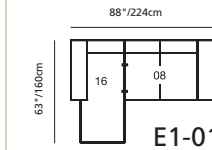

Elements: 77494 / 70494 JUNO

Over 250 leathers and fabrics to choose from. Your choice...

Design • It • Yourself

MOST POPULAR CONFIGURATIONS

STATIONARY OPTIONS

Sizes may vary + or - 1"/2.5 cm

Width x Depth x Height