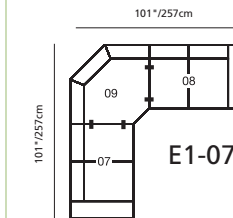

Elements: 77494 / 70494 JUNO

Over 250 leathers and fabrics to choose from. Your choice...

Design • It • Yourself

MOST POPULAR CONFIGURATIONS

STATIONARY OPTIONS

Sizes may vary + or - 1"/2.5 cm

Width x Depth x Height