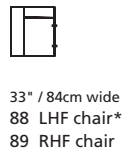

Elements: 77494 / 70494 JUNO

Over 250 leathers and fabrics to choose from. Your choice...

Design • It • Yourself

MOST POPULAR CONFIGURATIONS

STATIONARY OPTIONS

Sizes may vary + or - 1"/2.5 cm

Width x Depth x Height