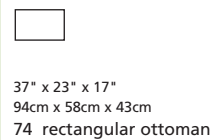

Elements: 77494 / 70494 JUNO

Over 250 leathers and fabrics to choose from. Your choice...

Design • It • Yourself

MOST POPULAR CONFIGURATIONS

STATIONARY OPTIONS

Sizes may vary + or - 1"/2.5 cm

Width x Depth x Height