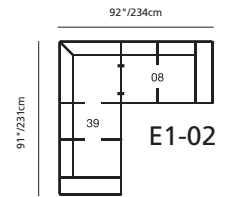

Elements: 77494 / 70494 JUNO

Over 250 leathers and fabrics to choose from. Your choice...

Design • It • Yourself

MOST POPULAR CONFIGURATIONS

STATIONARY OPTIONS

Sizes may vary + or - 1"/2.5 cm

Width x Depth x Height