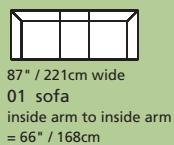

Elements: 77494 / 70494 JUNO

Over 250 leathers and fabrics to choose from. Your choice...

Design • It • Yourself

MOST POPULAR CONFIGURATIONS

STATIONARY OPTIONS

Sizes may vary + or - 1"/2.5 cm

Width x Depth x Height