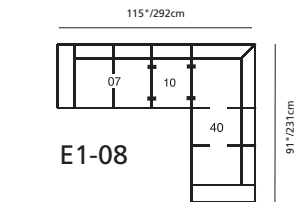

Elements: 77494 / 70494 JUNO

Over 250 leathers and fabrics to choose from. Your choice...

Design • It • Yourself

MOST POPULAR CONFIGURATIONS

STATIONARY OPTIONS

Sizes may vary + or - 1"/2.5 cm

Width x Depth x Height