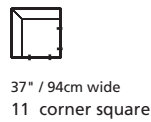

Elements: 77494 / 70494 JUNO

Over 250 leathers and fabrics to choose from. Your choice...

Design • It • Yourself

MOST POPULAR CONFIGURATIONS

STATIONARY OPTIONS

Sizes may vary + or - 1"/2.5 cm

Width x Depth x Height