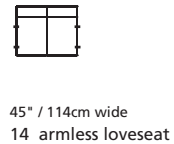

Elements: 77494 / 70494 JUNO

Over 250 leathers and fabrics to choose from. Your choice...

Design • It • Yourself

MOST POPULAR CONFIGURATIONS

STATIONARY OPTIONS

Sizes may vary + or - 1"/2.5 cm

Width x Depth x Height