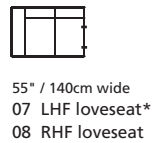

Elements: 77494 / 70494 JUNO

Over 250 leathers and fabrics to choose from. Your choice...

Design • It • Yourself

MOST POPULAR CONFIGURATIONS

STATIONARY OPTIONS

Sizes may vary + or - 1"/2.5 cm

Width x Depth x Height