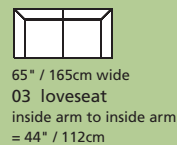

Elements: 77494 / 70494 JUNO

Over 250 leathers and fabrics to choose from. Your choice...

Design • It • Yourself

MOST POPULAR CONFIGURATIONS

STATIONARY OPTIONS

Sizes may vary + or - 1"/2.5 cm

Width x Depth x Height