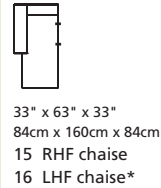

Elements: 77494 / 70494 JUNO

Over 250 leathers and fabrics to choose from. Your choice...

Design • It • Yourself

MOST POPULAR CONFIGURATIONS

STATIONARY OPTIONS

Sizes may vary + or - 1"/2.5 cm

Width x Depth x Height