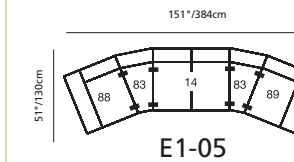

Elements: 77494 / 70494 JUNO

Over 250 leathers and fabrics to choose from. Your choice...

Design • It • Yourself

MOST POPULAR CONFIGURATIONS

STATIONARY OPTIONS

Sizes may vary + or - 1"/2.5 cm

Width x Depth x Height