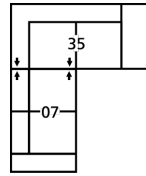

CONFIGURATION CE

91 x 83"

231 x 211cm