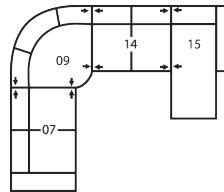

# 77332 MARYMOUNT

Dimensions shown as Width x Depth x Height. Specifications are correct at time of printing and are subject to change without notice.  
LHF - left hand facing RHF - right hand facing IA - inside arm to inside

## Dimensions

- A - Seat Depth - 22" / 56cm
- B - Seat Height - 21" / 53cm
- C - Arm Height - 26.5" / 67cm

130 x 60"

330 x 152cm

**CONFIGURATION CH**

114 x 89"

290 x 226cm

**CONFIGURATION CK**

198 x 38"

503 x 97cm

**CONFIGURATION C4**

126 x 102"

320 x 259cm

**CONFIGURATION C7**

102 x 102"

259 x 259cm

**CONFIGURATION C8**

107 x 60"