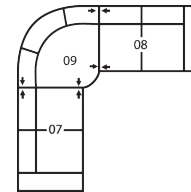

# 77332 MARYMOUNT

Dimensions shown as Width x Depth x Height. Specifications are correct at time of printing and are subject to change without notice.  
LHF - left hand facing RHF - right hand facing IA - inside arm to inside

### How We Measure

**Height** - measured from the highest point of the back pillow to the floor.

**Depth** - measured from the front edge of the seat cushion to the top of the back.

**Width** - measured from the widest point of the arm or arm pillow to the widest point of the opposite arm or arm pillow.

130 x 60"

330 x 152cm

**CONFIGURATION CH**

114 x 89"

290 x 226cm

**CONFIGURATION CK**

198 x 38"

503 x 97cm

**CONFIGURATION C4**

126 x 102"

320 x 259cm

**CONFIGURATION C7**

102 x 102"

259 x 259cm

**CONFIGURATION C8**

107 x 60"