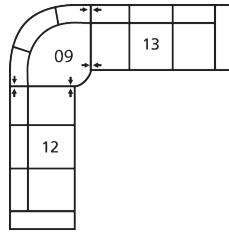

CONFIGURATION CA

125 x 125"

318 x 318cm