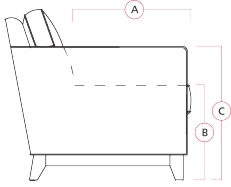

# 77332 MARYMOUNT

Dimensions shown as Width x Depth x Height. Specifications are correct at time of printing and are subject to change without notice.  
LHF - left hand facing RHF - right hand facing IA - inside arm to inside

## Dimensions

- A - Seat Depth - 22" / 56cm
- B - Seat Height - 21" / 53cm
- C - Arm Height - 26.5" / 67cm