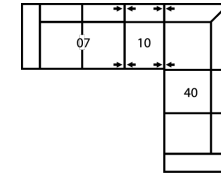

## Dimensions

- A - Seat Depth - 22" / 56cm
- B - Seat Height - 21" / 53cm
- C - Arm Height - 26.5" / 67cm

### How We Measure

**Height** - measured from the highest point of the back pillow to the floor.

**Depth** - measured from the front edge of the seat cushion to the top of the back.

**Width** - measured from the widest point of the arm or arm pillow to the widest point of the opposite arm or arm pillow.

**Seat Cushion Foam and Fibre-filled Components** - five year pro-rated warranty

**CONFIGURATION CA**

125 x 125"

318 x 318cm

**CONFIGURATION CE**

91 x 83"

231 x 211cm

**CONFIGURATION CF**

130 x 60"

330 x 152cm

**CONFIGURATION CH**

114 x 89"

290 x 226cm

**CONFIGURATION CK**

198 x 38"

503 x 97cm