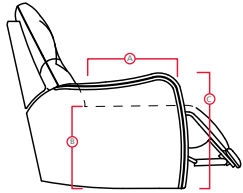

# 41133 ZARA

DIMENSIONS SHOWN AS WIDTH X DEPTH X HEIGHT.  
SPECIFICATIONS ARE CORRECT AT TIME OF PRINTING AND ARE SUBJECT TO CHANGE WITHOUT NOTICE.  
LHF – LEFT HAND FACING    RHF – RIGHT HAND FACING    IA – INSIDE ARM TO INSIDE ARM

- A Seat Depth 20.5" / 52cm
- B Seat Height 19.5" / 50cm
- C Arm Height 23.5" / 60cm

51 Sofa Recliner  
61 Power Sofa Recliner  
84 x 40 x 40"  
213 x 102 x 102cm  
IA: 68" / 173cm

53 Loveseat Recliner  
63 Power Loveseat Recliner  
61 x 40 x 40"  
155 x 102 x 102cm  
IA: 44" / 112cm

31 Power Wallhugger Recliner  
35 Wallhugger Recliner  
37 x 40 x 40"  
94 x 102 x 102cm  
IA: 22" / 56cm