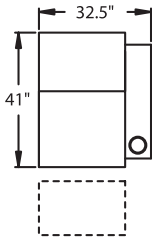

STRAIGHT

- 3900** - 3-Way, WAW®, TM®, Rec
- 3901** - 3-Way, WAW®, PR®, Rec
H. 42" W. 40.5" SD. 23.5" OD. 41"
- 5200** - Straight Arm RF, WAW®, TM®, Rec
- 5201** - Straight Arm RF, WAW®, PR®, Rec
H. 42" W. 32.5" SD. 23.5" OD. 41"
- 5300** - Straight Arm LF, WAW®, TM®, Rec
- 5301** - Straight Arm LF, WAW®, PR®, Rec
H. 42" W. 32.5" SD. 23.5" OD. 41"
- 5400** - Armless, WAW®, TM®, Rec
- 5401** - Armless, WAW®, PR®, Rec
H. 42" W. 25.5" SD. 23.5" OD. 41"
- 6700** - Armless, WAW®, TM®, Love Seat
- 6701** - Armless, WAW®, PR®, Love Seat
H. 42" W. 52.75" SD. 23.5" OD. 41"

Available in fabric, suede, vinyl, leather or LeatherPlus.*

* LeatherPlus combines leather and vinyl for value and comfort.

CURVED

- 5340** - Straight Arm LF/Console Arm RF, WAW®, TM®, Rec
- 5341** - Straight Arm LF/Console Arm RF, WAW®, PR®, Rec
H. 42" W. 45.5" SD. 23.5" OD. 41"
- 5440** - Armless LF/Console Arm RF, WAW®, TM®, Rec
- 5441** - Armless LF/Console Arm RF, WAW®, PR®, Rec
H. 42" W. 37.75" SD. 23.5" OD. 41"

42" BACK HEIGHT ON ALL RECLINERS

26" HEIGHT ON ALL TABLES

3900 RECLINER
3901 POWER

5200 RF ARM
RECLINER
5201 RF ARM
POWER

5300 LF ARM
RECLINER
5301 LF ARM
POWER

5400 ARMLESS
RECLINER
5401 ARMLESS
POWER

5340 LF ARM
CONSOLE RF
5341 POWER