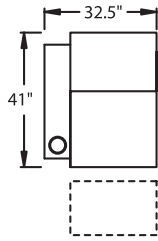

STRAIGHT

- 3900** - 3-Way, WAW®, TM®, Rec
- 3901** - 3-Way, WAW®, PR®, Rec
H. 42" W. 40.5" SD. 23.5" OD. 41"
- 5200** - Straight Arm RF, WAW®, TM®, Rec
- 5201** - Straight Arm RF, WAW®, PR®, Rec
H. 42" W. 32.5" SD. 23.5" OD. 41"
- 5300** - Straight Arm LF, WAW®, TM®, Rec
- 5301** - Straight Arm LF, WAW®, PR®, Rec
H. 42" W. 32.5" SD. 23.5" OD. 41"
- 5400** - Armless, WAW®, TM®, Rec
- 5401** - Armless, WAW®, PR®, Rec
H. 42" W. 25.5" SD. 23.5" OD. 41"
- 6700** - Armless, WAW®, TM®, Love Seat
- 6701** - Armless, WAW®, PR®, Love Seat
H. 42" W. 52.75" SD. 23.5" OD. 41"

42" BACK HEIGHT ON ALL RECLINERS

26" HEIGHT ON ALL TABLES

3900 RECLINER
3901 POWER

5200 RF ARM
RECLINER
5201 RF ARM
POWER

5300 LF ARM
RECLINER
5301 LF ARM
POWER

5400 ARMLESS
RECLINER
5401 ARMLESS
POWER

5340 LF ARM
CONSOLE RF
5341 POWER

5440 CONSOLE RF
5441 POWER

6700 ARMLESS LOVESEAT
6701 ARMLESS POWER