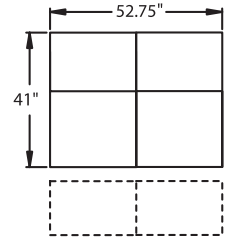

6700 ARMLESS LOVESEAT
6701 ARMLESS POWER