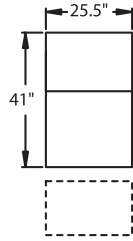

STRAIGHT

- 3900** - 3-Way, WAW®, TM®, Rec
- 3901** - 3-Way, WAW®, PR®, Rec
H. 42" W. 40.5" SD. 23.5" OD. 41"
- 5200** - Straight Arm RF, WAW®, TM®, Rec
- 5201** - Straight Arm RF, WAW®, PR®, Rec
H. 42" W. 32.5" SD. 23.5" OD. 41"
- 5300** - Straight Arm LF, WAW®, TM®, Rec
- 5301** - Straight Arm LF, WAW®, PR®, Rec
H. 42" W. 32.5" SD. 23.5" OD. 41"
- 5400** - Armless, WAW®, TM®, Rec
- 5401** - Armless, WAW®, PR®, Rec
H. 42" W. 25.5" SD. 23.5" OD. 41"
- 6700** - Armless, WAW®, TM®, Love Seat
- 6701** - Armless, WAW®, PR®, Love Seat
H. 42" W. 52.75" SD. 23.5" OD. 41"

42" BACK HEIGHT ON ALL RECLINERS

26" HEIGHT ON ALL TABLES

3900 RECLINER
3901 POWER

5200 RF ARM
RECLINER
5201 RF ARM
POWER

5300 LF ARM
RECLINER
5301 LF ARM
POWER

5400 ARMLESS
RECLINER
5401 ARMLESS
POWER

5340 LF ARM
CONSOLE RF
5341 POWER

5440 CONSOLE RF
5441 POWER

6700 ARMLESS LOVESEAT
6701 ARMLESS POWER