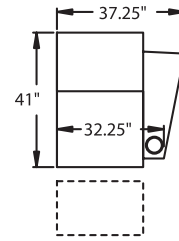

STRAIGHT

- 3900** - 3-Way, WAW®, TM®, Rec
- 3901** - 3-Way, WAW®, PR®, Rec
H. 42" W. 40.5" SD. 23.5" OD. 41"
- 5200** - Straight Arm RF, WAW®, TM®, Rec
- 5201** - Straight Arm RF, WAW®, PR®, Rec
H. 42" W. 32.5" SD. 23.5" OD. 41"
- 5300** - Straight Arm LF, WAW®, TM®, Rec
- 5301** - Straight Arm LF, WAW®, PR®, Rec
H. 42" W. 32.5" SD. 23.5" OD. 41"
- 5400** - Armless, WAW®, TM®, Rec
- 5401** - Armless, WAW®, PR®, Rec
H. 42" W. 25.5" SD. 23.5" OD. 41"
- 6700** - Armless, WAW®, TM®, Love Seat
- 6701** - Armless, WAW®, PR®, Love Seat
H. 42" W. 52.75" SD. 23.5" OD. 41"

42" BACK HEIGHT ON ALL RECLINERS

26" HEIGHT ON ALL TABLES

3900 RECLINER
3901 POWER

5200 RF ARM
RECLINER
5201 RF ARM
POWER

5300 LF ARM
RECLINER
5301 LF ARM
POWER

5400 ARMLESS
RECLINER
5401 ARMLESS
POWER

5340 LF ARM
CONSOLE RF
5341 POWER

5440 CONSOLE RF
5441 POWER

6700 ARMLESS LOVESEAT
6701 ARMLESS POWER