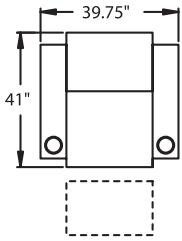

STRAIGHT

- 3900** - 3-Way, WAW®, TM®, Rec
- 3901** - 3-Way, WAW®, PR®, Rec
H. 42" W. 40.5" SD. 23.5" OD. 41"
- 5200** - Straight Arm RF, WAW®, TM®, Rec
- 5201** - Straight Arm RF, WAW®, PR®, Rec
H. 42" W. 32.5" SD. 23.5" OD. 41"
- 5300** - Straight Arm LF, WAW®, TM®, Rec
- 5301** - Straight Arm LF, WAW®, PR®, Rec
H. 42" W. 32.5" SD. 23.5" OD. 41"
- 5400** - Armless, WAW®, TM®, Rec
- 5401** - Armless, WAW®, PR®, Rec
H. 42" W. 25.5" SD. 23.5" OD. 41"
- 6700** - Armless, WAW®, TM®, Love Seat
- 6701** - Armless, WAW®, PR®, Love Seat
H. 42" W. 52.75" SD. 23.5" OD. 41"

Available in fabric, suede, vinyl, leather or LeatherPlus.*

* LeatherPlus combines leather and vinyl for value and comfort.

CURVED

- 5340** - Straight Arm LF/Console Arm RF, WAW®, TM®, Rec
- 5341** - Straight Arm LF/Console Arm RF, WAW®, PR®, Rec
H. 42" W. 45.5" SD. 23.5" OD. 41"
- 5440** - Armless LF/Console Arm RF, WAW®, TM®, Rec
- 5441** - Armless LF/Console Arm RF, WAW®, PR®, Rec
H. 42" W. 37.75" SD. 23.5" OD. 41"

42" BACK HEIGHT ON ALL RECLINERS

26" HEIGHT ON ALL TABLES

3900 RECLINER
3901 POWER

5200 RF ARM
RECLINER
5201 RF ARM
POWER

5300 LF ARM
RECLINER
5301 LF ARM
POWER

5400 ARMLESS
RECLINER
5401 ARMLESS
POWER

5340 LF ARM
CONSOLE RF
5341 POWER