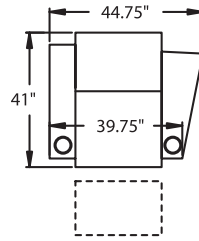

STRAIGHT

- 3900** - 3-Way, WAW®, TM®, Rec
- 3901** - 3-Way, WAW®, PR®, Rec
H. 42" W. 40.5" SD. 23.5" OD. 41"
- 5200** - Straight Arm RF, WAW®, TM®, Rec
- 5201** - Straight Arm RF, WAW®, PR®, Rec
H. 42" W. 32.5" SD. 23.5" OD. 41"
- 5300** - Straight Arm LF, WAW®, TM®, Rec
- 5301** - Straight Arm LF, WAW®, PR®, Rec
H. 42" W. 32.5" SD. 23.5" OD. 41"
- 5400** - Armless, WAW®, TM®, Rec
- 5401** - Armless, WAW®, PR®, Rec
H. 42" W. 25.5" SD. 23.5" OD. 41"
- 6700** - Armless, WAW®, TM®, Love Seat
- 6701** - Armless, WAW®, PR®, Love Seat
H. 42" W. 52.75" SD. 23.5" OD. 41"

42" BACK HEIGHT ON ALL RECLINERS

26" HEIGHT ON ALL TABLES

3900 RECLINER
3901 POWER

5200 RF ARM
RECLINER
5201 RF ARM
POWER

5300 LF ARM
RECLINER
5301 LF ARM
POWER

5400 ARMLESS
RECLINER
5401 ARMLESS
POWER

5340 LF ARM
CONSOLE RF
5341 POWER

5440 CONSOLE RF
5441 POWER

6700 ARMLESS LOVESEAT
6701 ARMLESS POWER