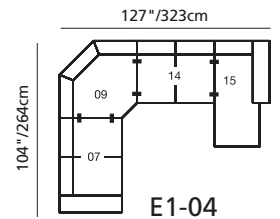

MOST POPULAR CONFIGURATIONS