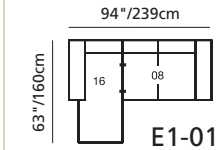

MOST POPULAR CONFIGURATIONS