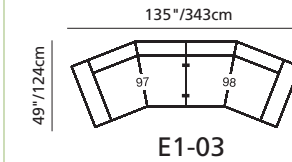

MOST POPULAR CONFIGURATIONS