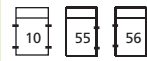

Elements: 77493 / 70493 CATO

Over 300 leathers and fabrics to choose from. Your choice...

Design • It • Yourself

04 ottoman
23" x 23" x 17" / 58cm x 58cm x 43cm
74 rectangular ottoman
37" x 23" x 17" / 94cm x 58cm x 43cm

10 armless chair
55 LHF armless chair
56 RHF armless chair

23 angled ottoman
32" x 32" x 17" / 81cm x 81cm x 43cm
64 angled storage ottoman
44" x 29" x 17" / 112cm x 74cm x 43cm

68" x 49" x 33"
173cm x 124cm x 84cm
97 LHF angled loveseat
98 RHF angled loveseat