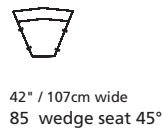

Elements: 77493 / 70493 CATO

Over 300 leathers and fabrics to choose from. Your choice...

Design • It • Yourself

04 ottoman
23" x 23" x 17" / 58cm x 58cm x 43cm
74 rectangular ottoman
37" x 23" x 17" / 94cm x 58cm x 43cm

10 armless chair
55 LHF armless chair
56 RHF armless chair

23 angled ottoman
32" x 32" x 17" / 81cm x 81cm x 43cm
64 angled storage ottoman
44" x 29" x 17" / 112cm x 74cm x 43cm

68" x 49" x 33"
173cm x 124cm x 84cm
97 LHF angled loveseat
98 RHF angled loveseat