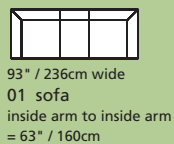

STATIONARY OPTIONS