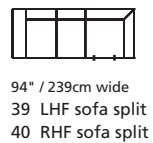

Elements: 77493 / 70493 CATO

Over 300 leathers and fabrics to choose from. Your choice...

Design • It • Yourself

04 ottoman
23" x 23" x 17" / 58cm x 58cm x 43cm
74 rectangular ottoman
37" x 23" x 17" / 94cm x 58cm x 43cm

10 armless chair
55 LHF armless chair
56 RHF armless chair

23 angled ottoman
32" x 32" x 17" / 81cm x 81cm x 43cm
64 angled storage ottoman
44" x 29" x 17" / 112cm x 74cm x 43cm

68" x 49" x 33"
173cm x 124cm x 84cm
97 LHF angled loveseat
98 RHF angled loveseat