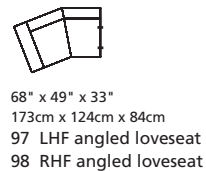

Elements: 77493 / 70493 CATO

Over 300 leathers and fabrics to choose from. Your choice...

Design • It • Yourself

04 ottoman
23" x 23" x 17" / 58cm x 58cm x 43cm
74 rectangular ottoman
37" x 23" x 17" / 94cm x 58cm x 43cm

10 armless chair
55 LHF armless chair
56 RHF armless chair

23 angled ottoman
32" x 32" x 17" / 81cm x 81cm x 43cm
64 angled storage ottoman
44" x 29" x 17" / 112cm x 74cm x 43cm

68" x 49" x 33"
173cm x 124cm x 84cm
97 LHF angled loveseat
98 RHF angled loveseat