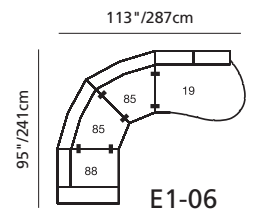

MOST POPULAR CONFIGURATIONS