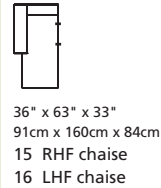

Elements: 77493 / 70493 CATO

Over 300 leathers and fabrics to choose from. Your choice...

Design • It • Yourself

04 ottoman
23" x 23" x 17" / 58cm x 58cm x 43cm
74 rectangular ottoman
37" x 23" x 17" / 94cm x 58cm x 43cm

10 armless chair
55 LHF armless chair
56 RHF armless chair

23 angled ottoman
32" x 32" x 17" / 81cm x 81cm x 43cm
64 angled storage ottoman
44" x 29" x 17" / 112cm x 74cm x 43cm

68" x 49" x 33"
173cm x 124cm x 84cm
97 LHF angled loveseat
98 RHF angled loveseat