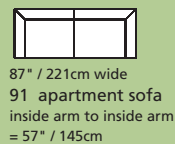

STATIONARY OPTIONS