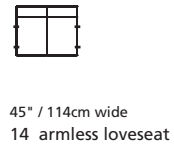

Elements: 77493 / 70493 CATO

Over 300 leathers and fabrics to choose from. Your choice...

Design • It • Yourself

04 ottoman
23" x 23" x 17" / 58cm x 58cm x 43cm
74 rectangular ottoman
37" x 23" x 17" / 94cm x 58cm x 43cm

10 armless chair
55 LHF armless chair
56 RHF armless chair

23 angled ottoman
32" x 32" x 17" / 81cm x 81cm x 43cm
64 angled storage ottoman
44" x 29" x 17" / 112cm x 74cm x 43cm

68" x 49" x 33"
173cm x 124cm x 84cm
97 LHF angled loveseat
98 RHF angled loveseat