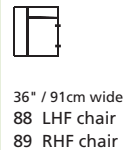

Elements: 77493 / 70493 CATO

Over 300 leathers and fabrics to choose from. Your choice...

Design • It • Yourself

04 ottoman
23" x 23" x 17" / 58cm x 58cm x 43cm
74 rectangular ottoman
37" x 23" x 17" / 94cm x 58cm x 43cm

10 armless chair
55 LHF armless chair
56 RHF armless chair

23 angled ottoman
32" x 32" x 17" / 81cm x 81cm x 43cm
64 angled storage ottoman
44" x 29" x 17" / 112cm x 74cm x 43cm

68" x 49" x 33"
173cm x 124cm x 84cm
97 LHF angled loveseat
98 RHF angled loveseat