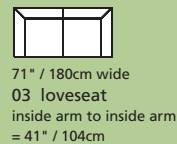

STATIONARY OPTIONS