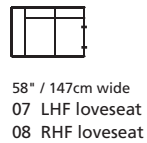

Elements: 77493 / 70493 CATO

Over 300 leathers and fabrics to choose from. Your choice...

Design • It • Yourself

04 ottoman
23" x 23" x 17" / 58cm x 58cm x 43cm
74 rectangular ottoman
37" x 23" x 17" / 94cm x 58cm x 43cm

10 armless chair
55 LHF armless chair
56 RHF armless chair

23 angled ottoman
32" x 32" x 17" / 81cm x 81cm x 43cm
64 angled storage ottoman
44" x 29" x 17" / 112cm x 74cm x 43cm

68" x 49" x 33"
173cm x 124cm x 84cm
97 LHF angled loveseat
98 RHF angled loveseat