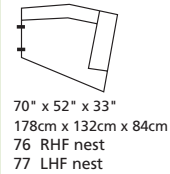

Elements: 77493 / 70493 CATO

Over 300 leathers and fabrics to choose from. Your choice...

Design • It • Yourself

04 ottoman
23" x 23" x 17" / 58cm x 58cm x 43cm
74 rectangular ottoman
37" x 23" x 17" / 94cm x 58cm x 43cm

10 armless chair
55 LHF armless chair
56 RHF armless chair

23 angled ottoman
32" x 32" x 17" / 81cm x 81cm x 43cm
64 angled storage ottoman
44" x 29" x 17" / 112cm x 74cm x 43cm

68" x 49" x 33"
173cm x 124cm x 84cm
97 LHF angled loveseat
98 RHF angled loveseat