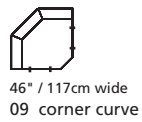

Elements: 77493 / 70493 CATO

Over 300 leathers and fabrics to choose from. Your choice...

Design • It • Yourself

04 ottoman
23" x 23" x 17" / 58cm x 58cm x 43cm
74 rectangular ottoman
37" x 23" x 17" / 94cm x 58cm x 43cm

10 armless chair
55 LHF armless chair
56 RHF armless chair

23 angled ottoman
32" x 32" x 17" / 81cm x 81cm x 43cm
64 angled storage ottoman
44" x 29" x 17" / 112cm x 74cm x 43cm

68" x 49" x 33"
173cm x 124cm x 84cm
97 LHF angled loveseat
98 RHF angled loveseat