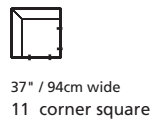

Elements: 77493 / 70493 CATO

Over 300 leathers and fabrics to choose from. Your choice...

Design • It • Yourself

04 ottoman
23" x 23" x 17" / 58cm x 58cm x 43cm
74 rectangular ottoman
37" x 23" x 17" / 94cm x 58cm x 43cm

10 armless chair
55 LHF armless chair
56 RHF armless chair

23 angled ottoman
32" x 32" x 17" / 81cm x 81cm x 43cm
64 angled storage ottoman
44" x 29" x 17" / 112cm x 74cm x 43cm

68" x 49" x 33"
173cm x 124cm x 84cm
97 LHF angled loveseat
98 RHF angled loveseat