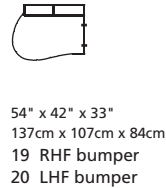

Elements: 77493 / 70493 CATO

Over 300 leathers and fabrics to choose from. Your choice...

Design • It • Yourself

04 ottoman
23" x 23" x 17" / 58cm x 58cm x 43cm
74 rectangular ottoman
37" x 23" x 17" / 94cm x 58cm x 43cm

10 armless chair
55 LHF armless chair
56 RHF armless chair

23 angled ottoman
32" x 32" x 17" / 81cm x 81cm x 43cm
64 angled storage ottoman
44" x 29" x 17" / 112cm x 74cm x 43cm

68" x 49" x 33"
173cm x 124cm x 84cm
97 LHF angled loveseat
98 RHF angled loveseat