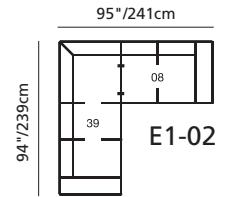

MOST POPULAR CONFIGURATIONS