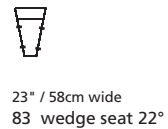

Elements: 77493 / 70493 CATO

Over 300 leathers and fabrics to choose from. Your choice...

Design • It • Yourself

04 ottoman
23" x 23" x 17" / 58cm x 58cm x 43cm
74 rectangular ottoman
37" x 23" x 17" / 94cm x 58cm x 43cm

10 armless chair
55 LHF armless chair
56 RHF armless chair

23 angled ottoman
32" x 32" x 17" / 81cm x 81cm x 43cm
64 angled storage ottoman
44" x 29" x 17" / 112cm x 74cm x 43cm

68" x 49" x 33"
173cm x 124cm x 84cm
97 LHF angled loveseat
98 RHF angled loveseat