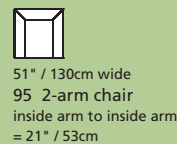

STATIONARY OPTIONS