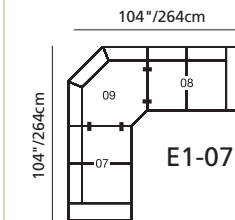

MOST POPULAR CONFIGURATIONS