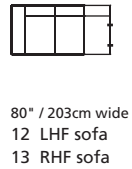

Elements: 77493 / 70493 CATO

Over 300 leathers and fabrics to choose from. Your choice...

Design • It • Yourself

04 ottoman
23" x 23" x 17" / 58cm x 58cm x 43cm
74 rectangular ottoman
37" x 23" x 17" / 94cm x 58cm x 43cm

10 armless chair
55 LHF armless chair
56 RHF armless chair

23 angled ottoman
32" x 32" x 17" / 81cm x 81cm x 43cm
64 angled storage ottoman
44" x 29" x 17" / 112cm x 74cm x 43cm

68" x 49" x 33"
173cm x 124cm x 84cm
97 LHF angled loveseat
98 RHF angled loveseat