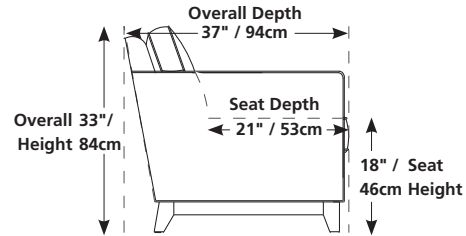

Elements: 77493 / 70493 CATO

Over 300 leathers and fabrics to choose from. Your choice...

Design • It • Yourself

04 ottoman
23" x 23" x 17" / 58cm x 58cm x 43cm
74 rectangular ottoman
37" x 23" x 17" / 94cm x 58cm x 43cm

10 armless chair
55 LHF armless chair
56 RHF armless chair

23 angled ottoman
32" x 32" x 17" / 81cm x 81cm x 43cm
64 angled storage ottoman
44" x 29" x 17" / 112cm x 74cm x 43cm

68" x 49" x 33"
173cm x 124cm x 84cm
97 LHF angled loveseat
98 RHF angled loveseat