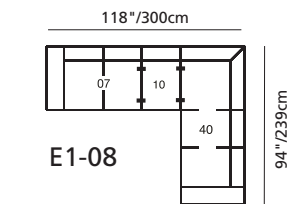

MOST POPULAR CONFIGURATIONS