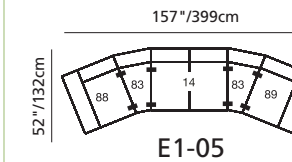

MOST POPULAR CONFIGURATIONS