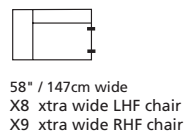

Elements: 77493 / 70493 CATO

Over 300 leathers and fabrics to choose from. Your choice...

Design • It • Yourself

04 ottoman
23" x 23" x 17" / 58cm x 58cm x 43cm
74 rectangular ottoman
37" x 23" x 17" / 94cm x 58cm x 43cm

10 armless chair
55 LHF armless chair
56 RHF armless chair

23 angled ottoman
32" x 32" x 17" / 81cm x 81cm x 43cm
64 angled storage ottoman
44" x 29" x 17" / 112cm x 74cm x 43cm

68" x 49" x 33"
173cm x 124cm x 84cm
97 LHF angled loveseat
98 RHF angled loveseat