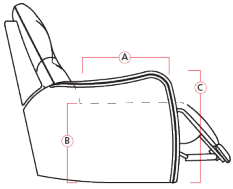

41637 BEAUMONT

Dimensions shown as Width x Depth x Height. Specifications are correct at time of printing and are subject to change without notice.
LHF - left hand facing RHF - right hand facing IA - inside arm to inside

Dimensions

A - Seat Depth - 22.5" / 57cm

B - Seat Height - 19" / 48cm

C - Arm Height - 23.5" / 60cm

Features

- Hardwood, softwood and engineered wood products; all joints pinned & glued for uniformity & strength
- Back: Premium elastic webbing offers consistent suspension for the life of the product
- Seat: 8 gauge sinuous wire springs for superior ride and comfort
- High resilience seat foam for superior durability and comfort
- Chaise styling for ultimate comfort and support in full recline
- Toggle power mechanism
- Touch button for power operation
- Seat Fill - 1.8 lb high resilience foam for superior comfort without loss of support

53 Loveseat Recliner
63 Loveseat Recliner Power
69 x 42 x 35"
175 x 107 x 89cm
IA: 46" / 117cm

56 RHF Chaise
57 LHF Chaise
43 x 68 x 35"
109 x 173 x 89cm

58 Loveseat Console
68 Loveseat Console Pwr
83 x 42 x 35"
211 x 107 x 89cm

How We Measure

Height - measured from the highest point of the back pillow to the floor.

Depth - measured from the front edge of the seat cushion to the top of the back.

Width - measured from the widest point of the arm or arm pillow to the widest point of the opposite arm or arm pillow.