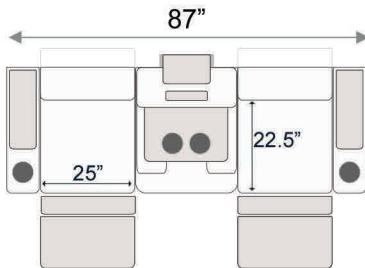

Loveseat w/ Storage Console

Sofa w/ Fold Down Table

Distance from wall needed for full recline: 6"

All product information is subject to change at any time.

4Seating.com © 2019 | Revision Date 01/23/2019