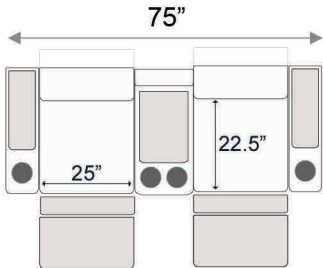

Loveseat w/ Storage Console

Sofa w/ Fold Down Table

Distance from wall needed for full recline: 6"

All product information is subject to change at any time.

4Seating.com © 2019 | Revision Date 01/23/2019