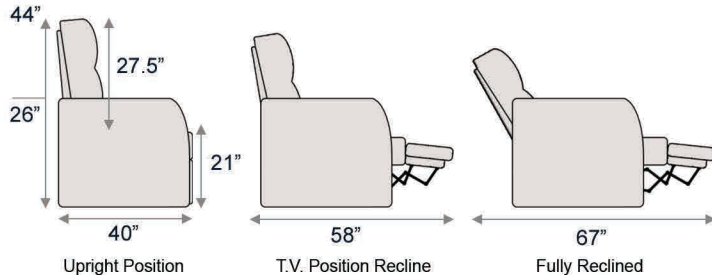

Loveseat w/ Storage Console

Sofa w/ Fold Down Table

Distance from wall needed for full recline: 6"

All product information is subject to change at any time.

4Seating.com © 2019 | Revision Date 01/23/2019