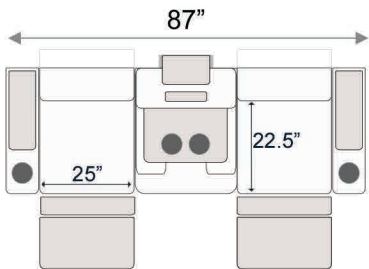

Sofa w/ Fold Down Table

Distance from wall needed for full recline: 6"